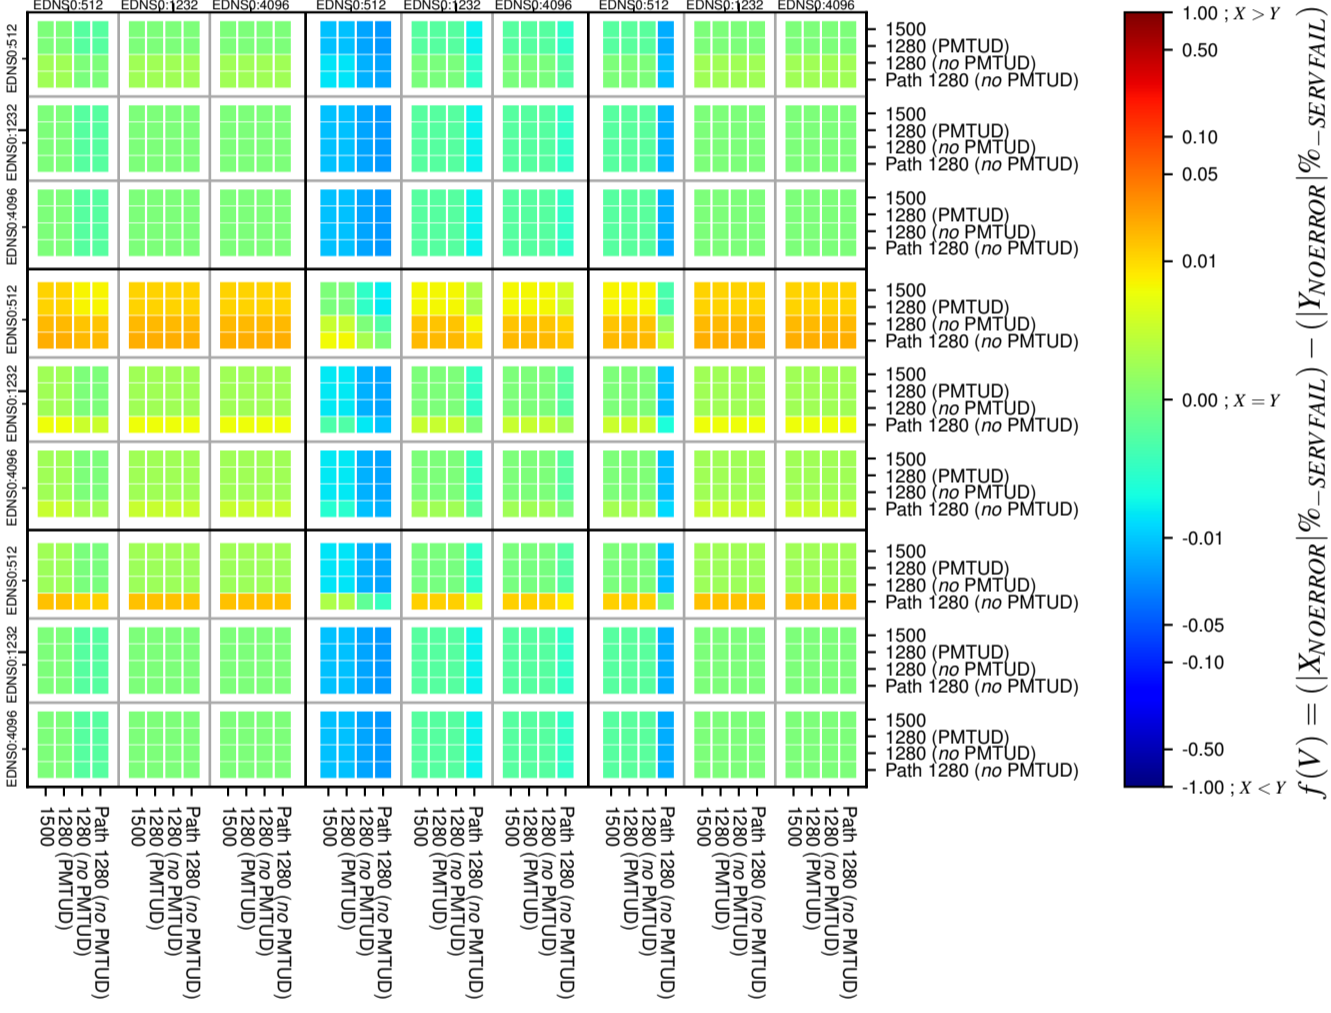

### All Zones without DNSSEC for '.se'

### All Zones with DNSSEC for '.se'