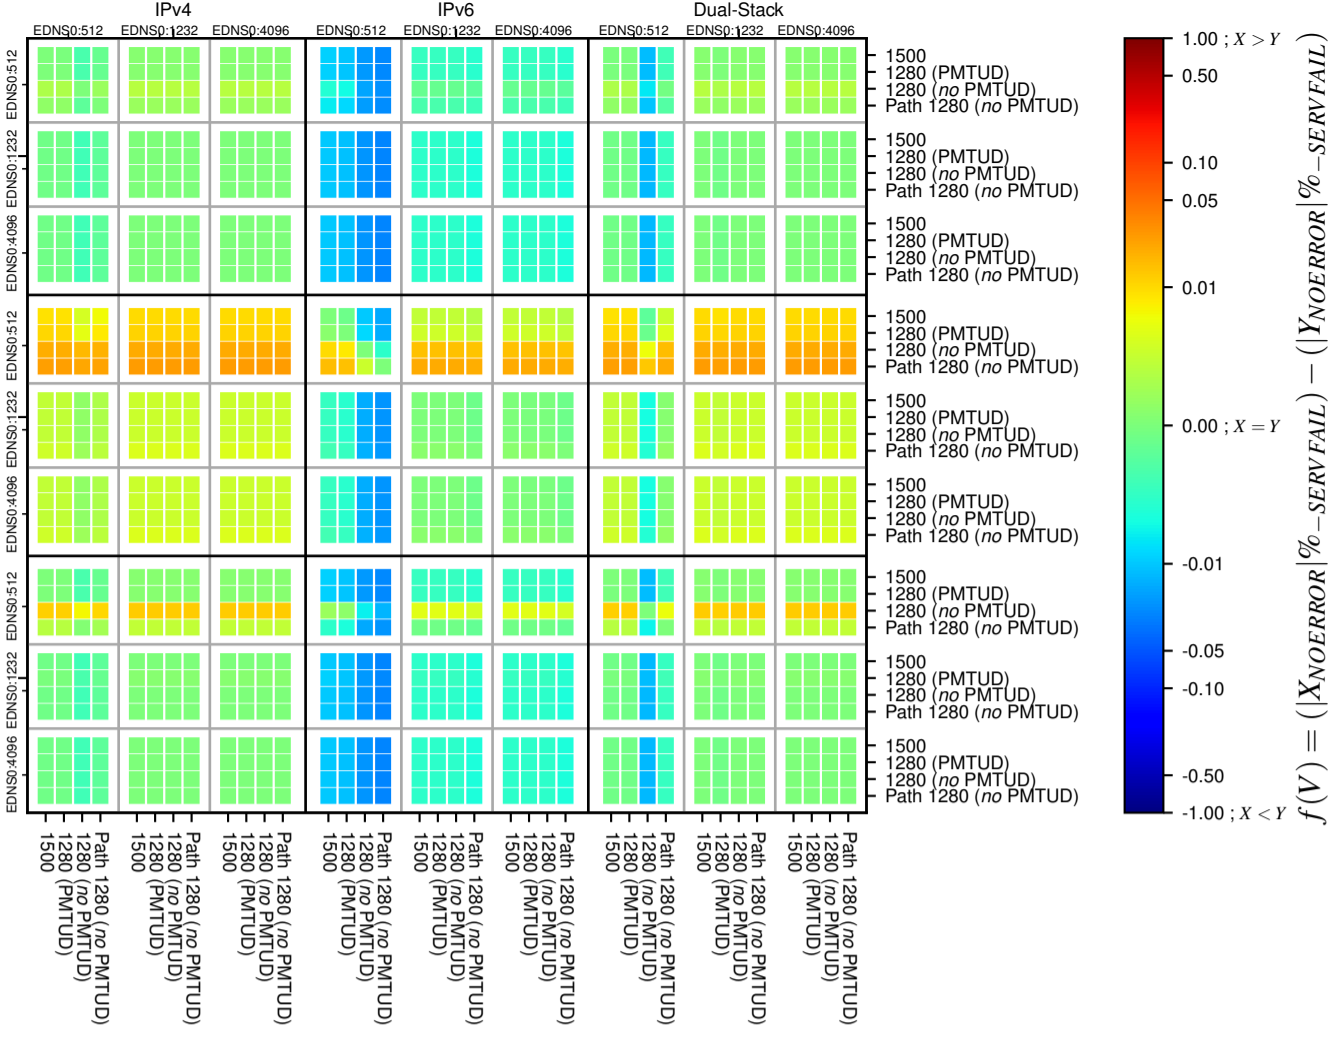

### All Zones without DNSSEC for '.se'

### All Zones with DNSSEC for '.se'