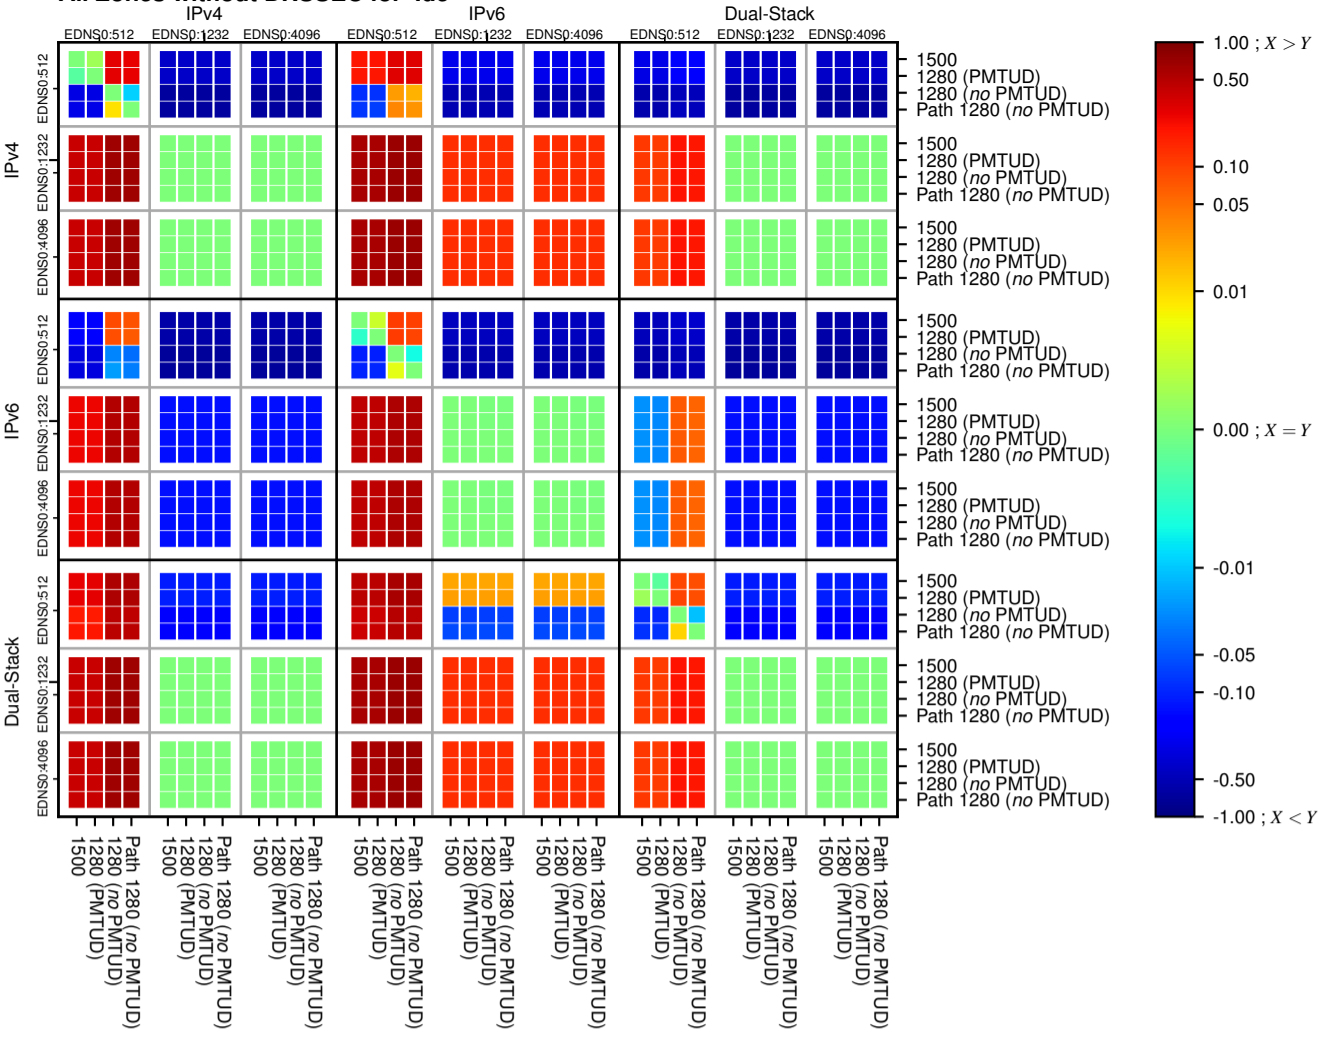

### All Zones without DNSSEC for '.de'