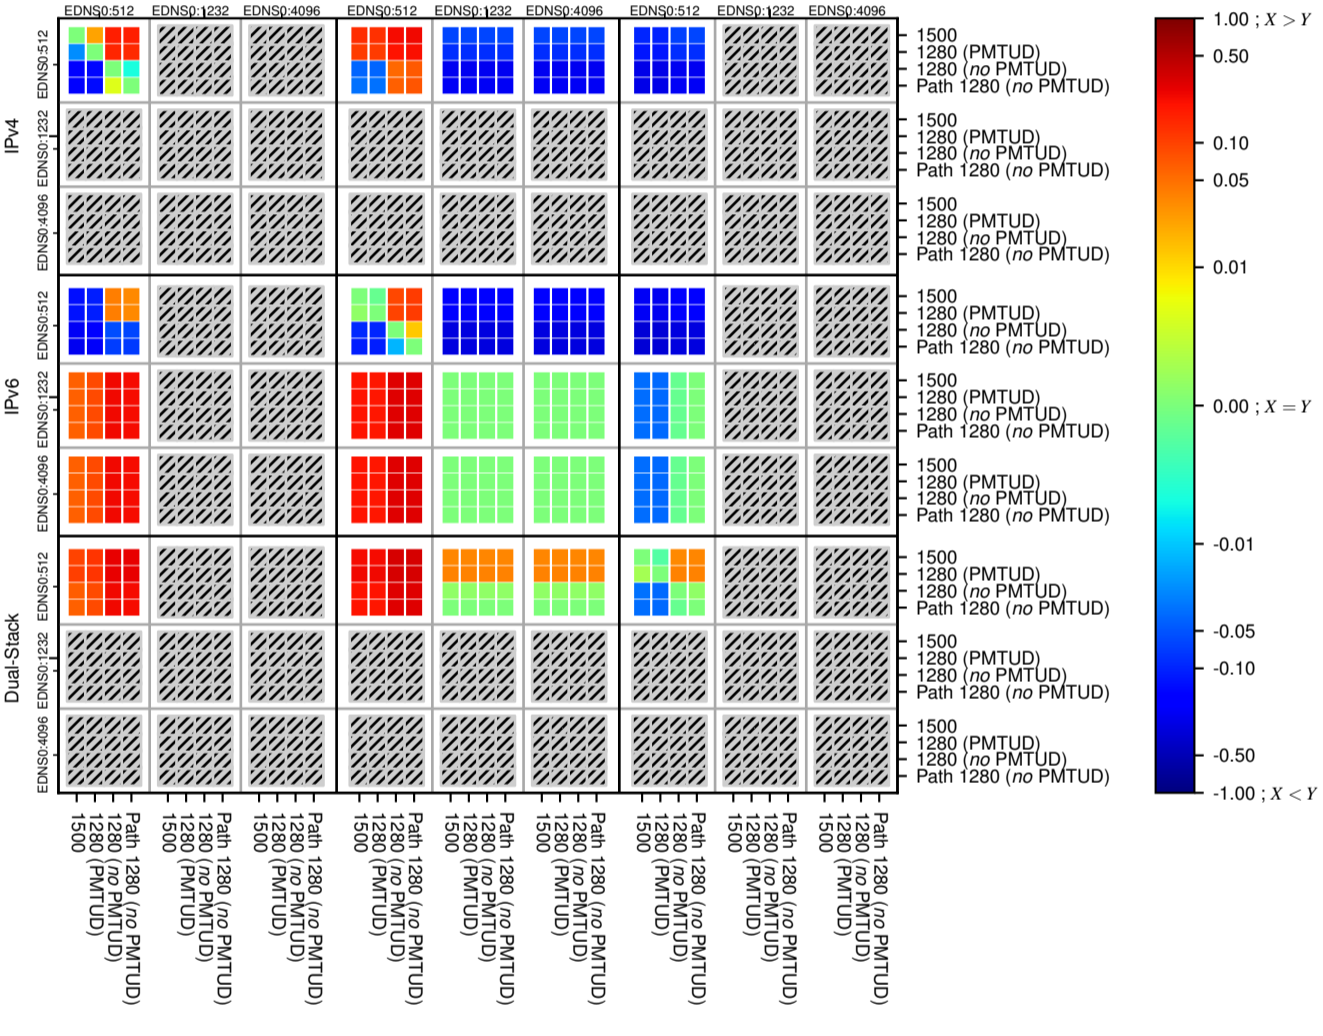

All Zones with DNSSEC for '.de'