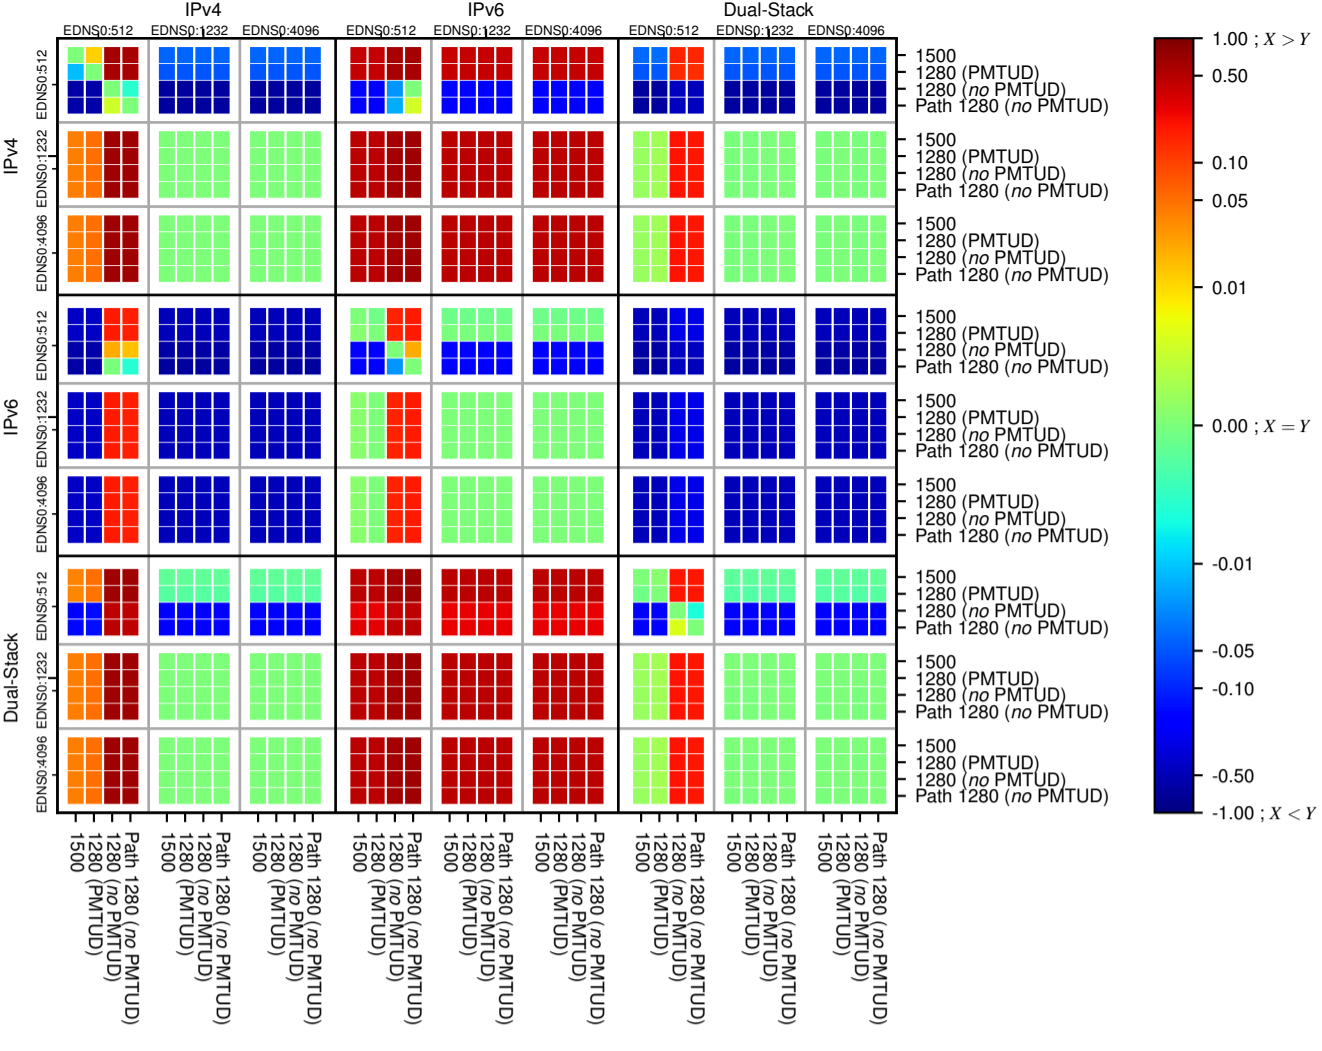

All Zones without DNSSEC for '.it'

All Zones with DNSSEC for '.it'

All Zones for '.it'

$$f(V) = |X_{SERVFAIL}| \% - |Y_{SERVFAIL}| \%$$

$$f(V) = |X_{SERVFAIL}| \% - |Y_{SERVFAIL}| \%$$

$$f(V) = |X_{SERVFAIL}| \% - |Y_{SERVFAIL}| \%$$