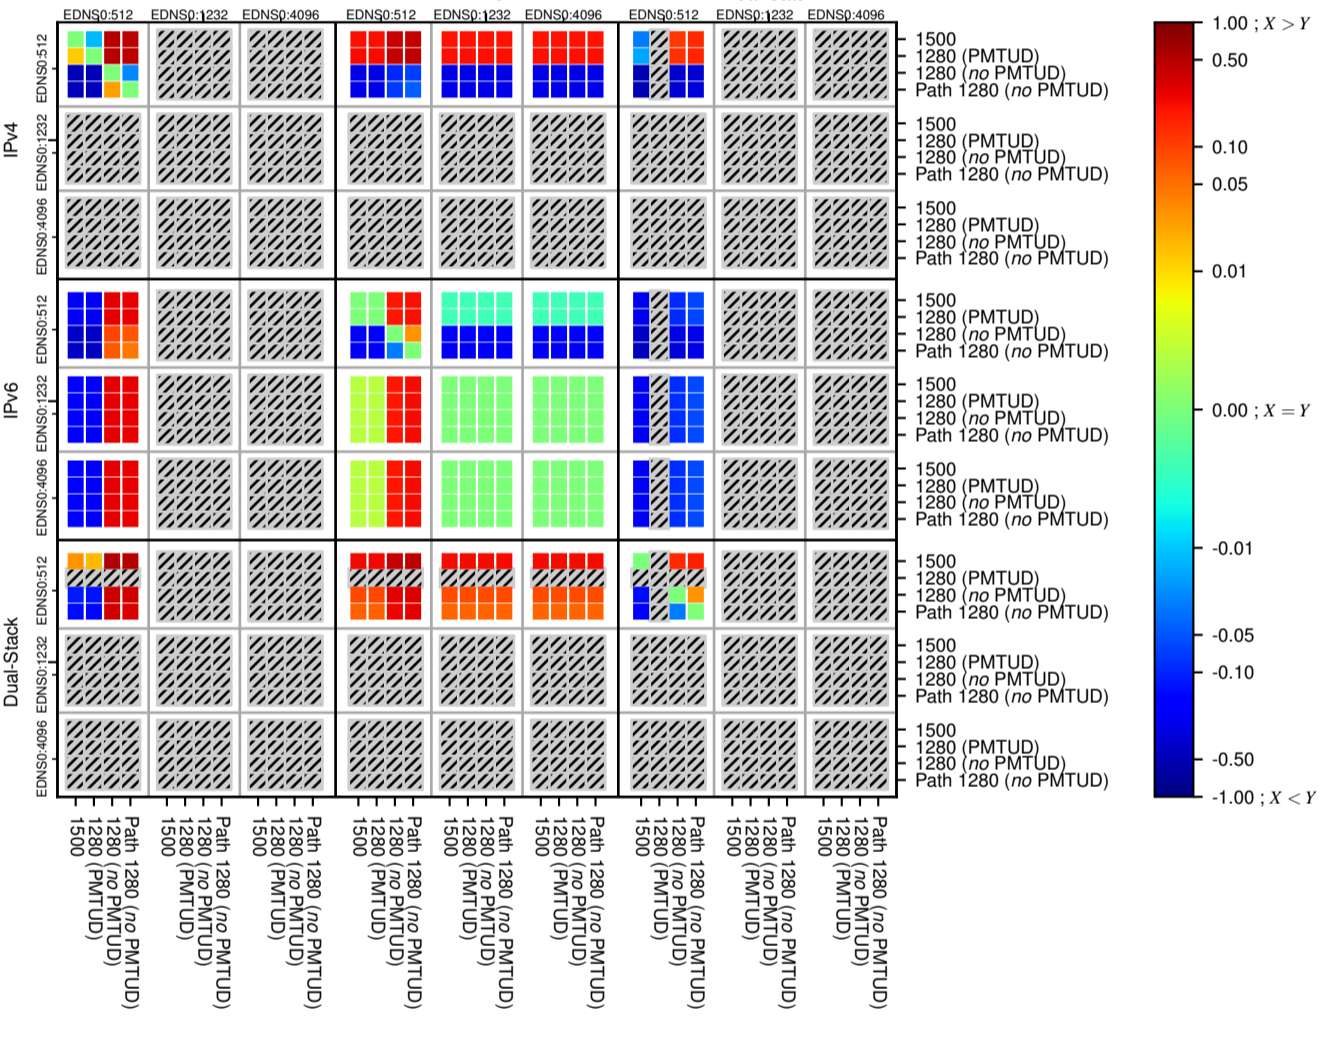

All Zones without DNSSEC for '.it'

All Zones with DNSSEC for '.it'

All Zones for '.it'

$$f(V) = |X_{SERVFAIL}| \% - |Y_{SERVFAIL}| \%$$

$$f(V) = |X_{SERVFAIL}| \% - |Y_{SERVFAIL}| \%$$

$$f(V) = |X_{SERVFAIL}| \% - |Y_{SERVFAIL}| \%$$