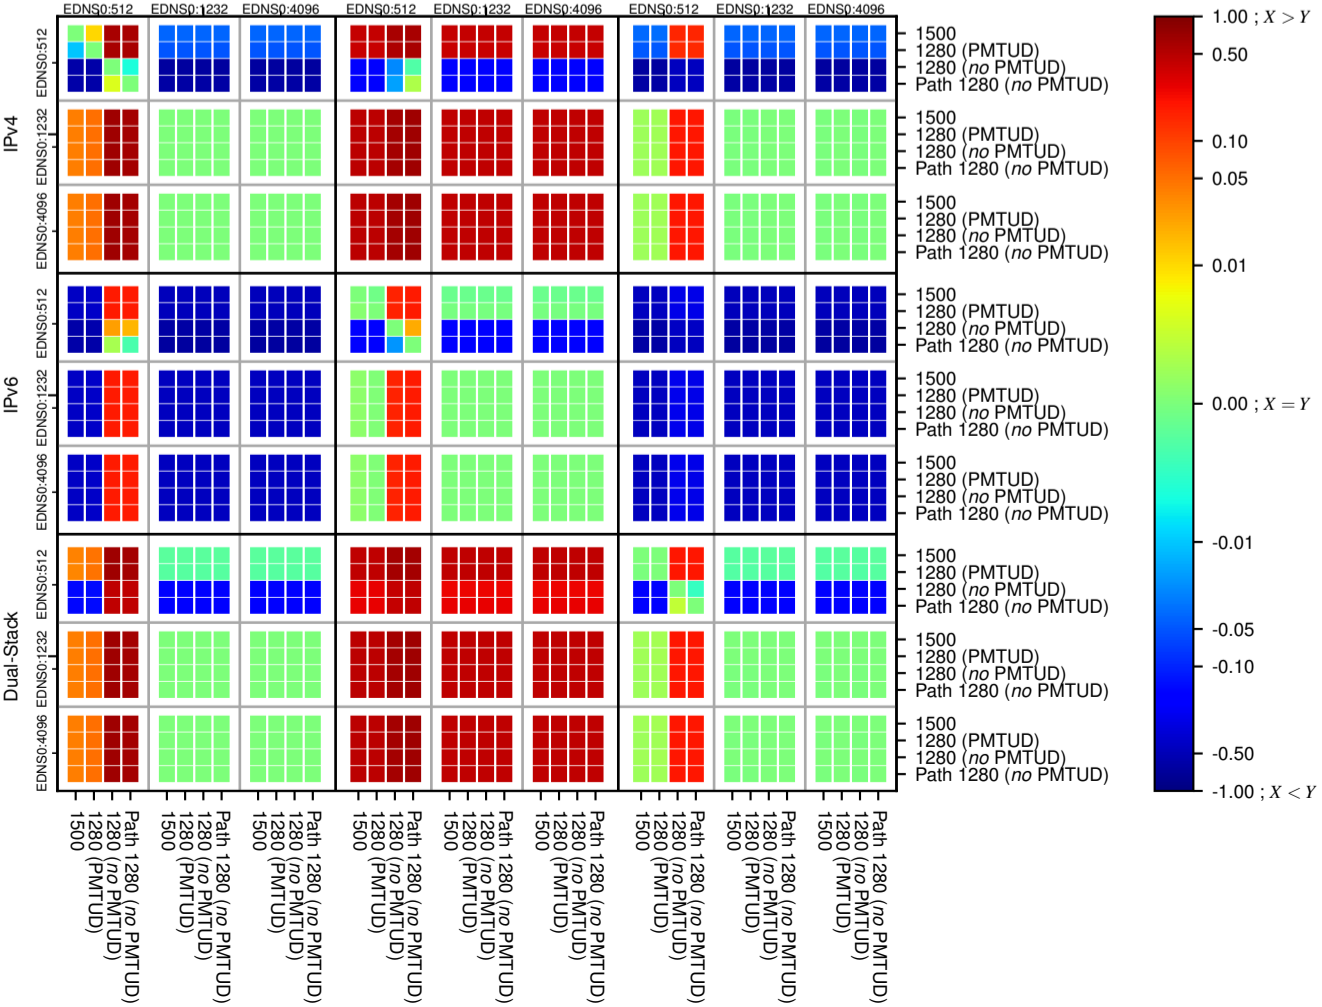

All Zones without DNSSEC for '.it'

All Zones with DNSSEC for '.it'

All Zones for '.it'

$$f(V) = |X_{SERVFAIL}| \% - |Y_{SERVFAIL}| \%$$

$$f(V) = |X_{SERVFAIL}| \% - |Y_{SERVFAIL}| \%$$

$$f(V) = |X_{SERVFAIL}| \% - |Y_{SERVFAIL}| \%$$