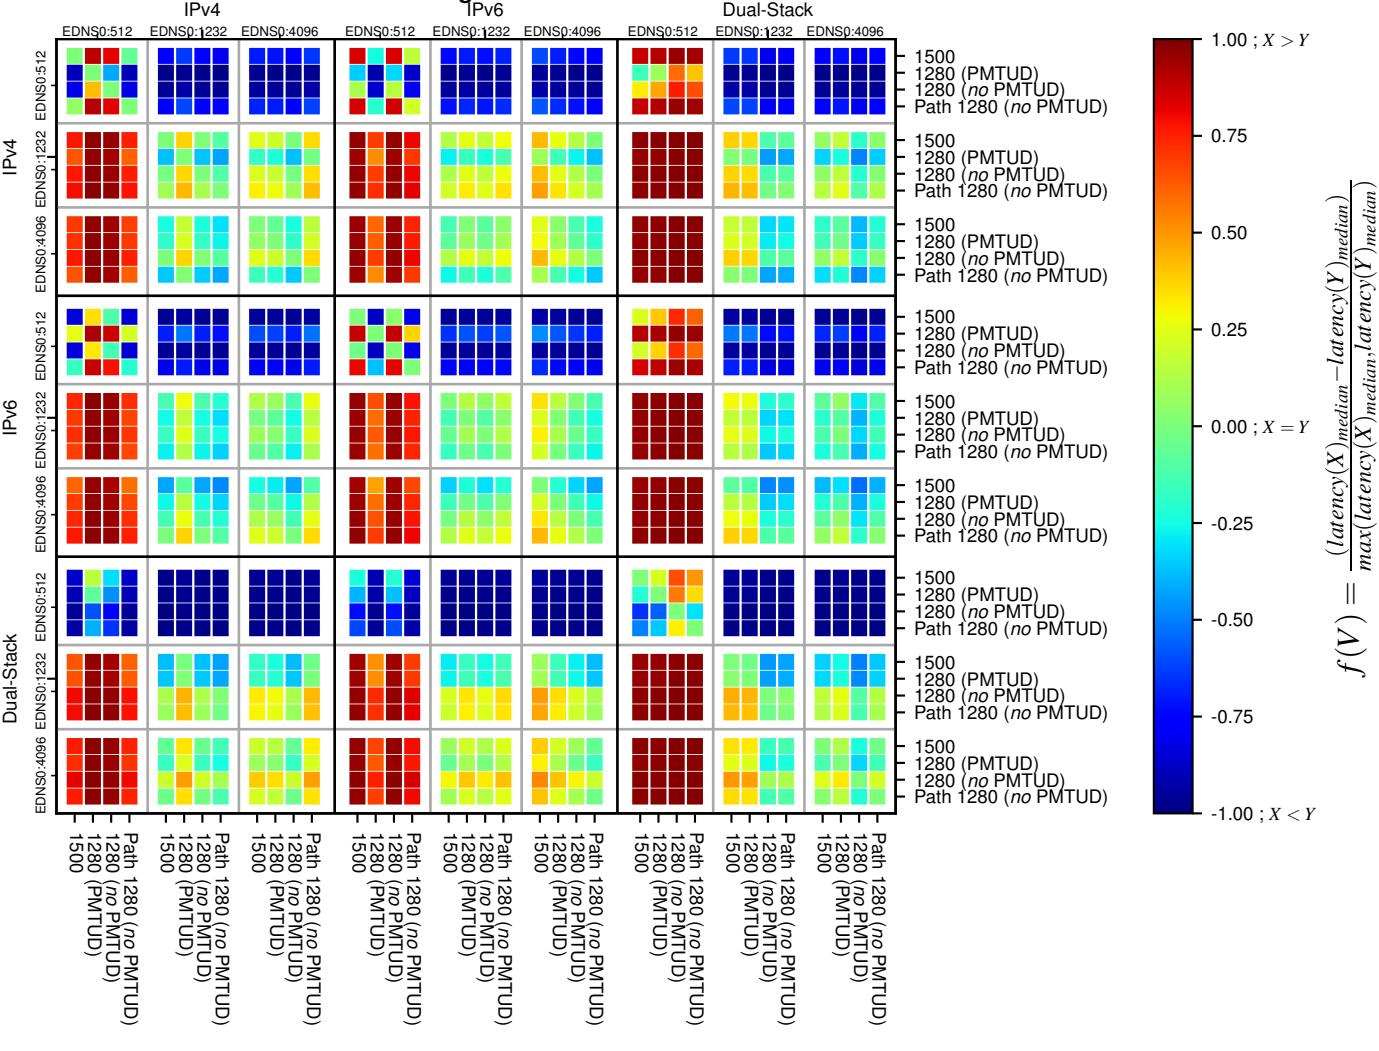

All Zones without DNSSEC returning NOERROR for '.de'

All Zones with DNSSEC returning NOERROR for '.de'

All Zones returning NOERROR for '.de'