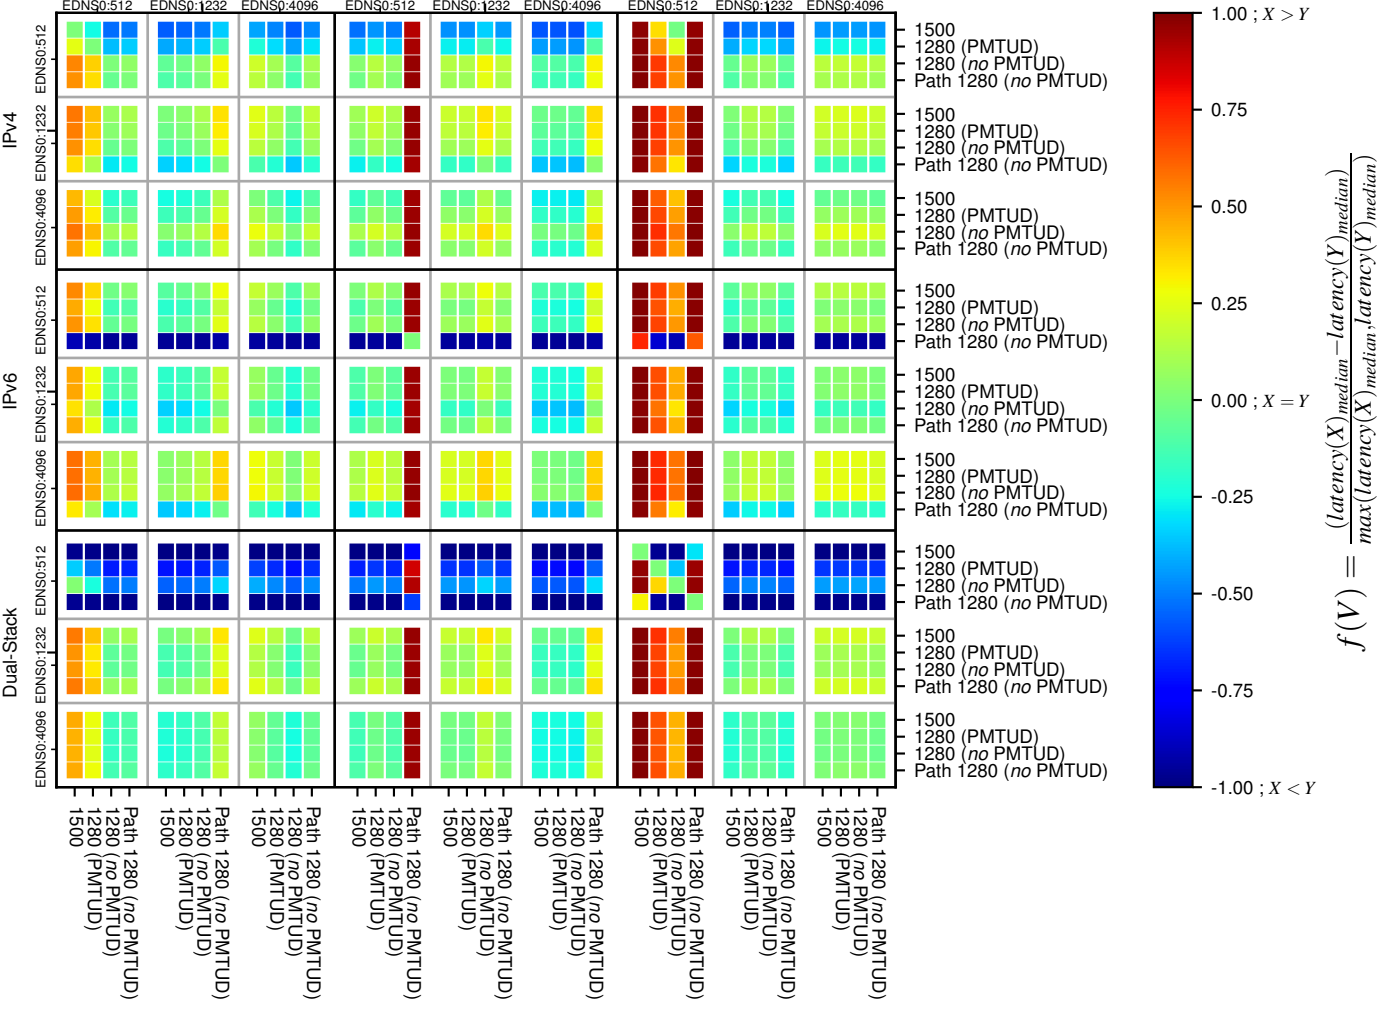

All Zones without DNSSEC returning NOERROR for '.de'

All Zones with DNSSEC returning NOERROR for '.de'

All Zones returning NOERROR for '.de'