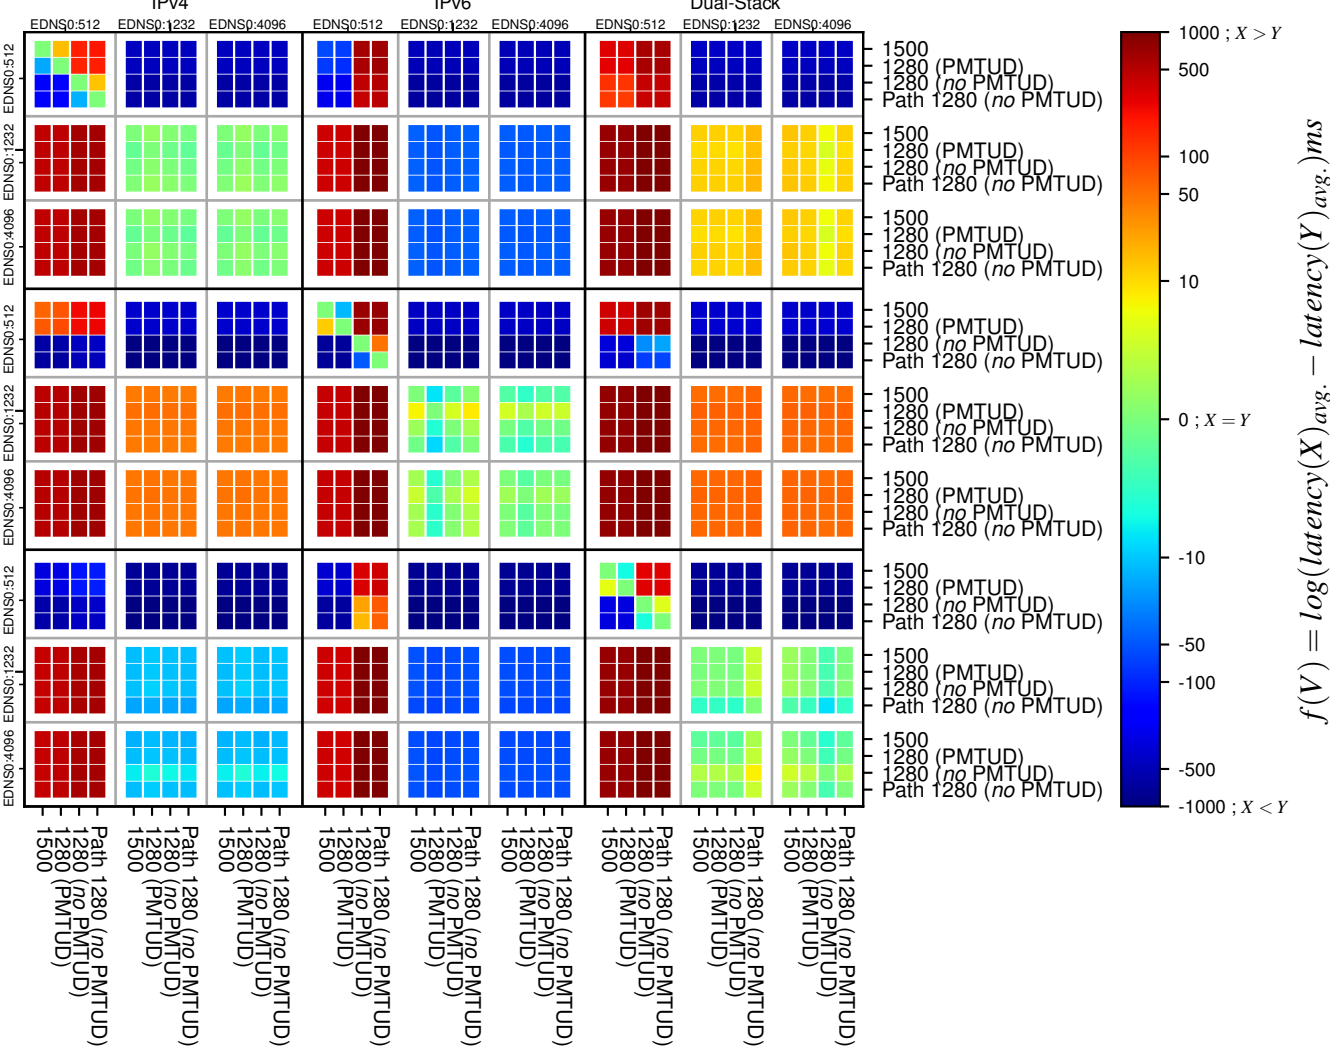

All Zones without DNSSEC returning NOERROR for '.all_psl_domains'

All Zones with DNSSEC returning NOERROR for '.all_psl_domains'

All Zones returning NOERROR for '.all_psl_domains'