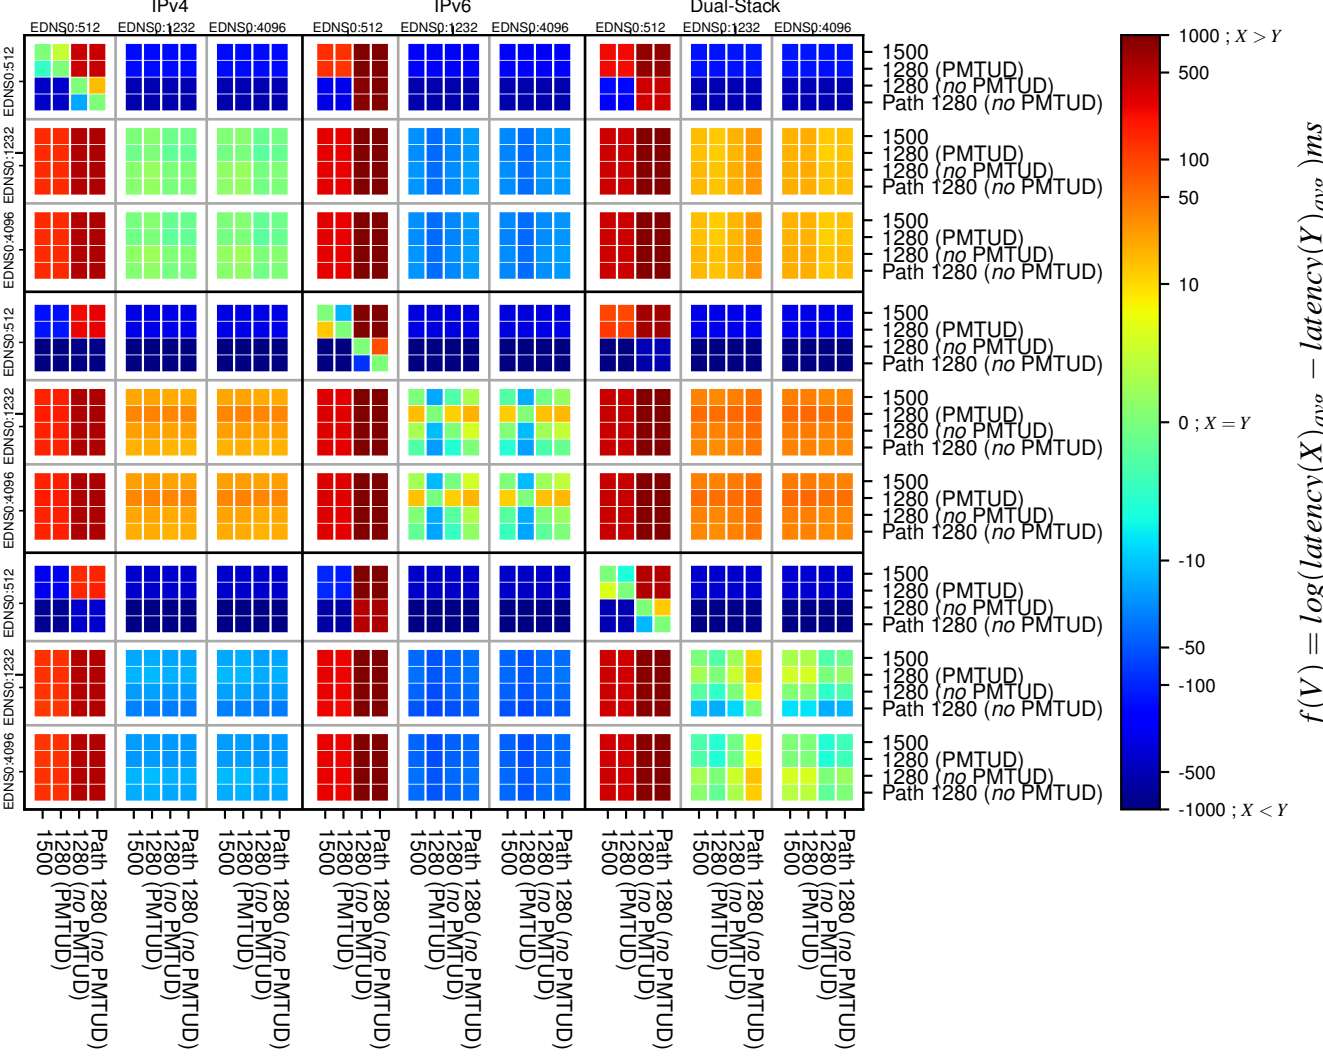

All Zones without DNSSEC returning NOERROR for '.com'

All Zones with DNSSEC returning NOERROR for '.com'

All Zones returning NOERROR for '.com'