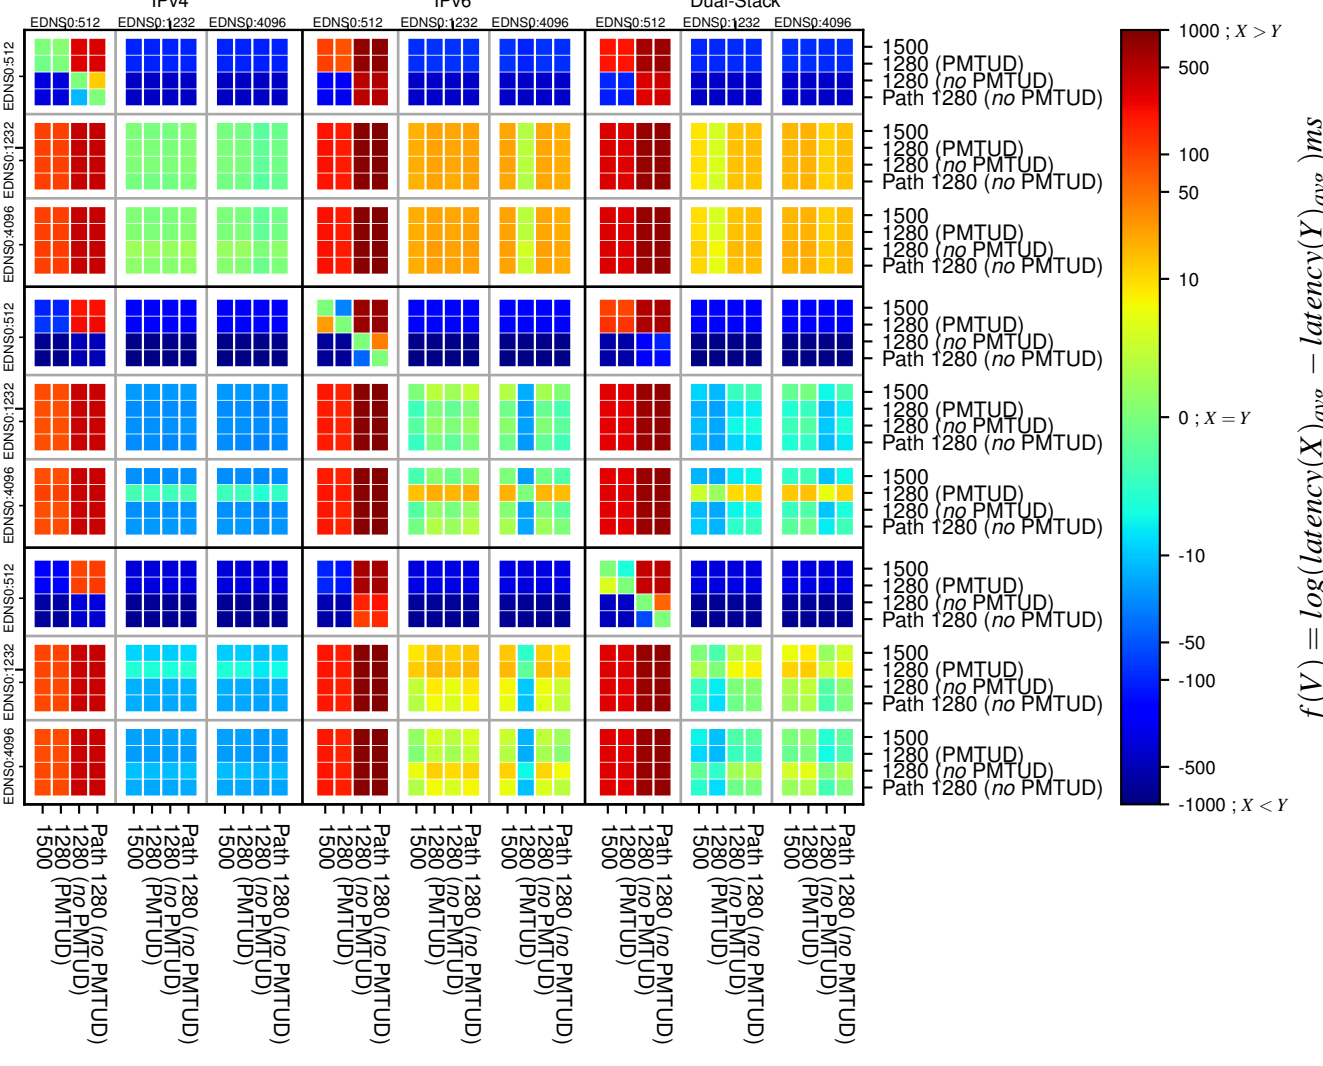

All Zones without DNSSEC returning NOERROR for '.com'

All Zones with DNSSEC returning NOERROR for '.com'

All Zones returning NOERROR for '.com'