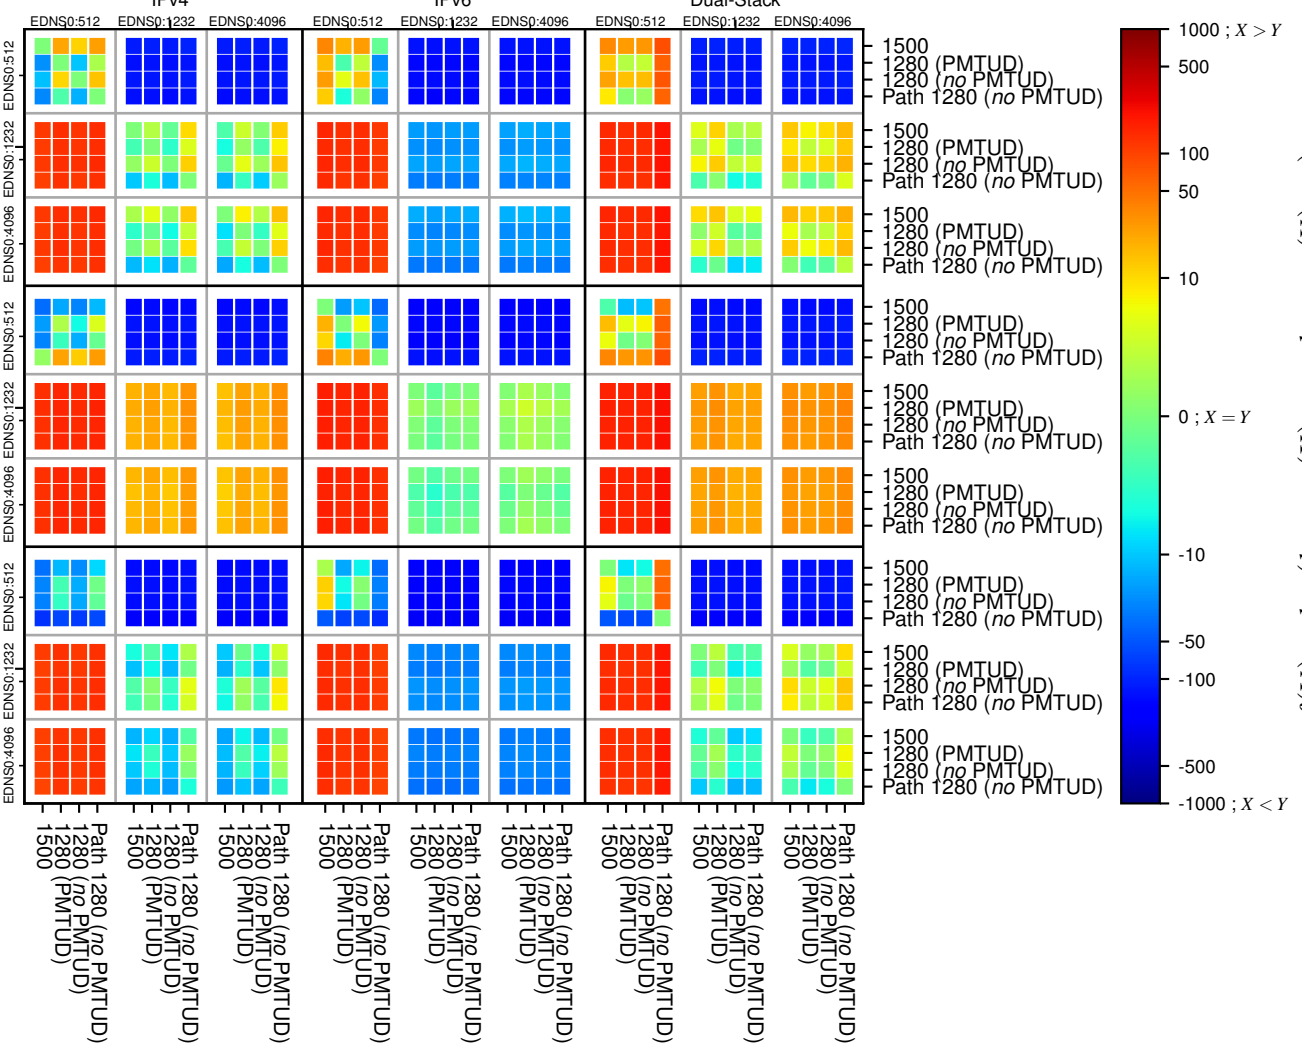

### All Zones without DNSSEC returning NOERROR for '.se'