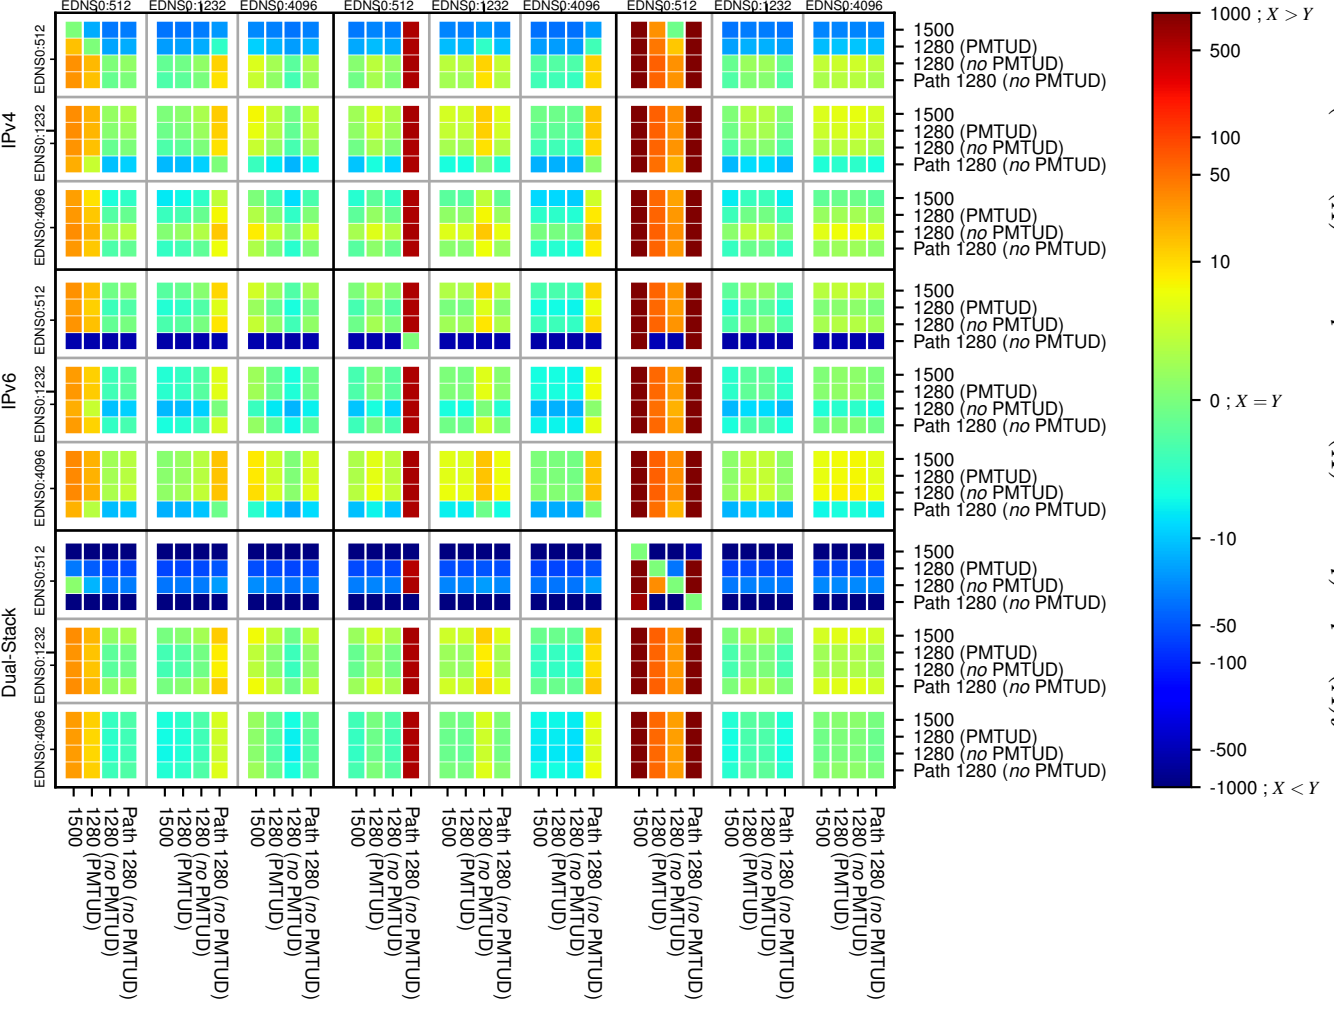

All Zones without DNSSEC returning NOERROR for '.de'

All Zones with DNSSEC returning NOERROR for '.de'

All Zones returning NOERROR for '.de'

$$f(V) = \log(\text{latency}(X)_{\text{median}} - \text{latency}(Y)_{\text{median}}) \text{ms}$$

$$f(V) = \log(\text{latency}(X)_{\text{median}} - \text{latency}(Y)_{\text{median}}) \text{ms}$$

$$f(V) = \log(\text{latency}(X)_{\text{median}} - \text{latency}(Y)_{\text{median}}) \text{ms}$$