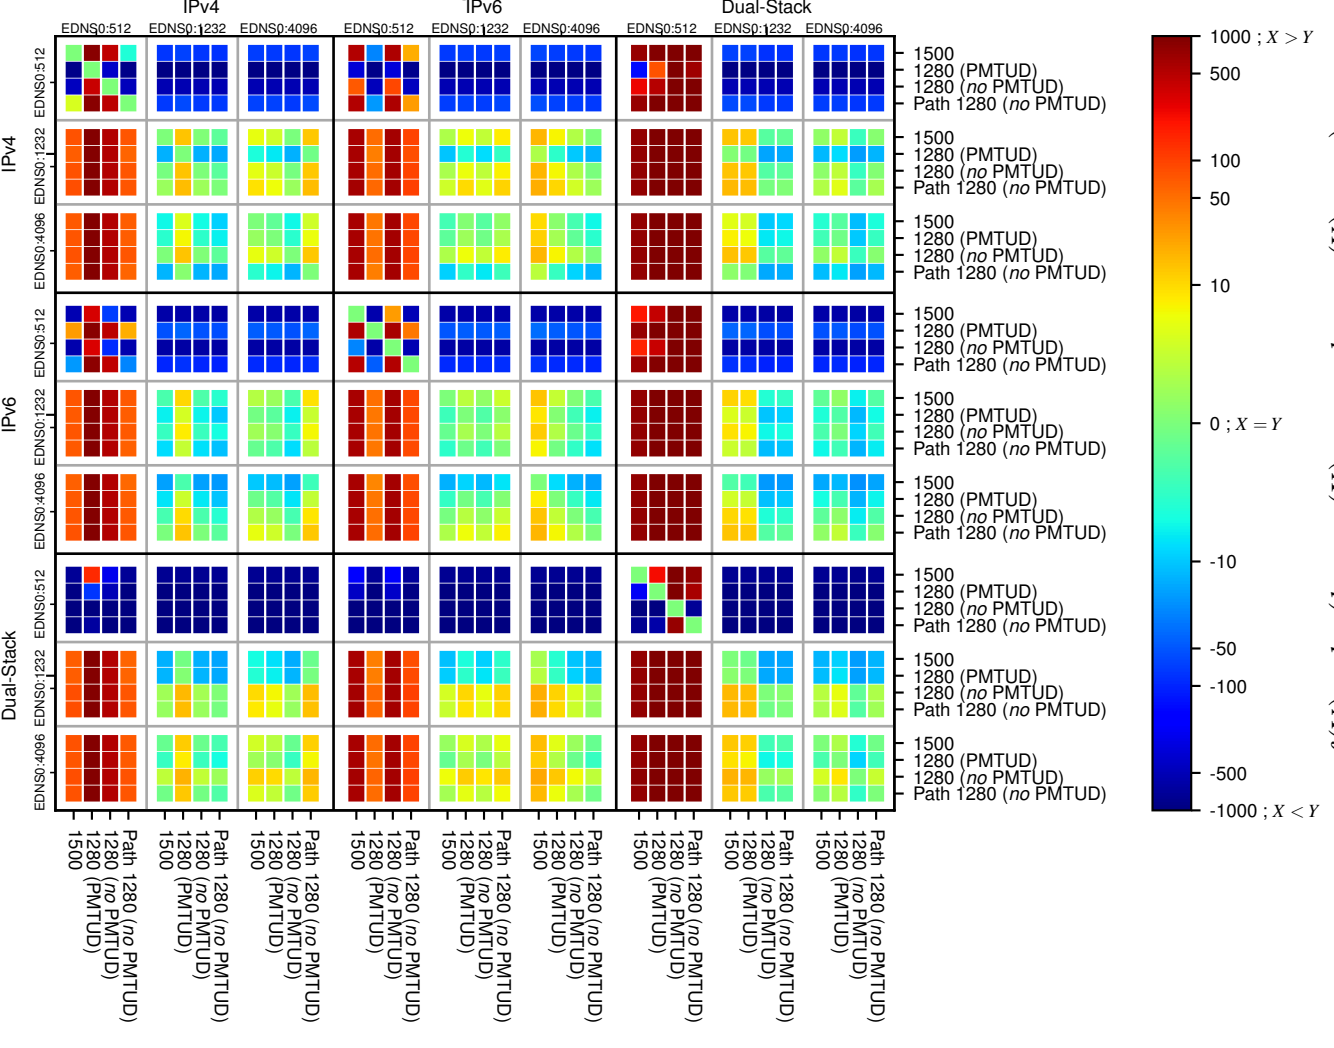

All Zones without DNSSEC returning NOERROR for '.de'

All Zones with DNSSEC returning NOERROR for '.de'

All Zones returning NOERROR for '.de'

$$f(V) = \log(\text{latency}(X)_{\text{median}} - \text{latency}(Y)_{\text{median}}) \text{ms}$$

$$f(V) = \log(\text{latency}(X)_{\text{median}} - \text{latency}(Y)_{\text{median}}) \text{ms}$$

$$f(V) = \log(\text{latency}(X)_{\text{median}} - \text{latency}(Y)_{\text{median}}) \text{ms}$$