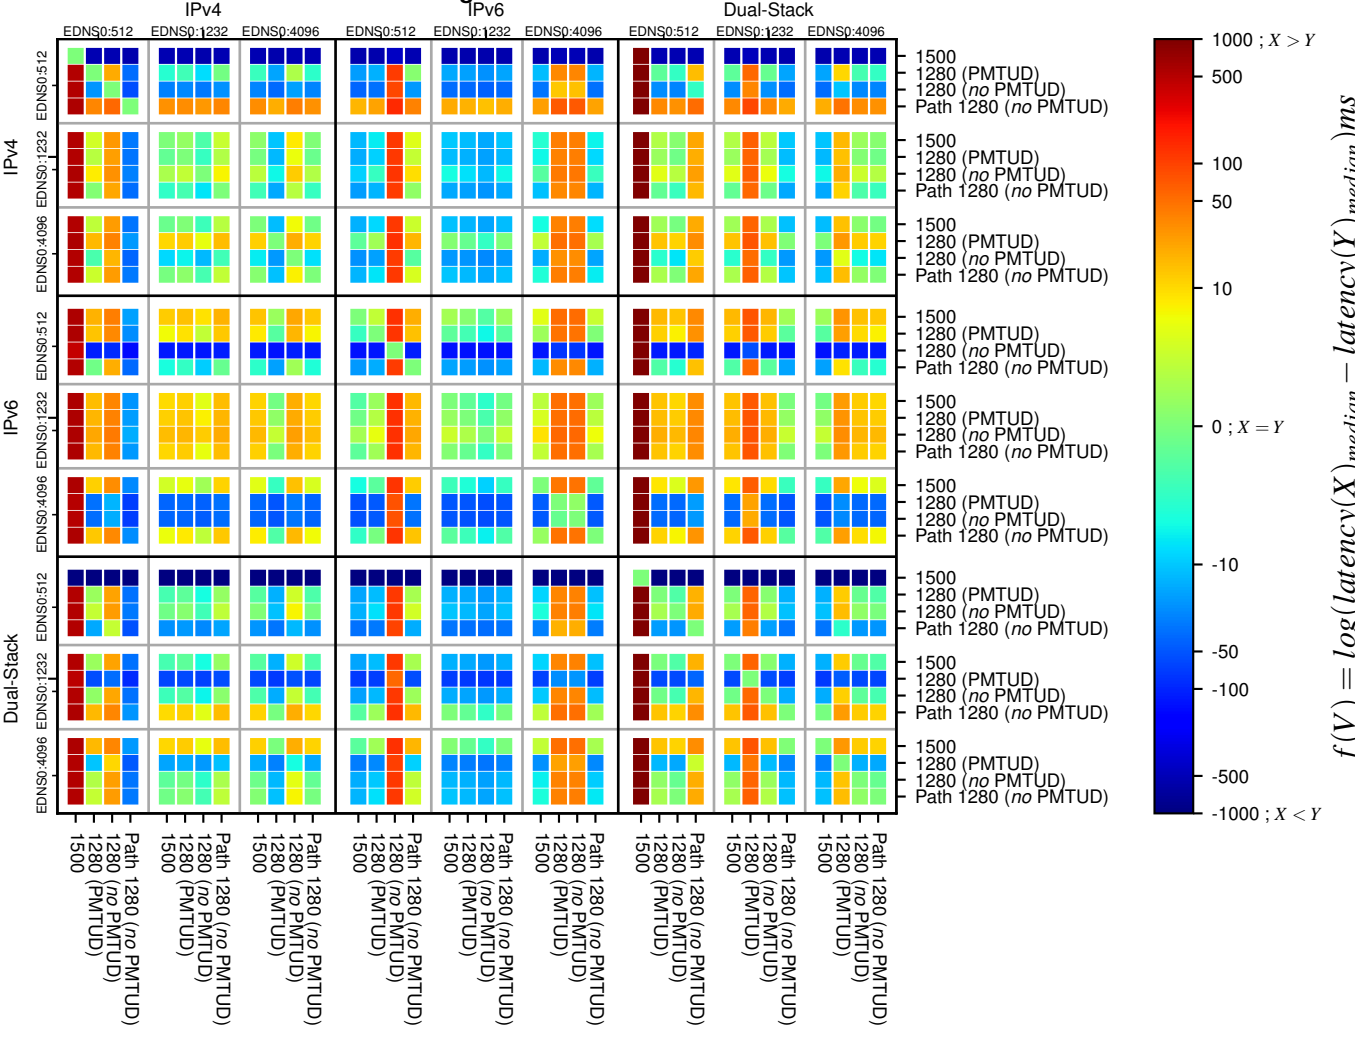

All Zones without DNSSEC returning NOERROR for '.se'

All Zones with DNSSEC returning NOERROR for '.se'

All Zones returning NOERROR for '.se'