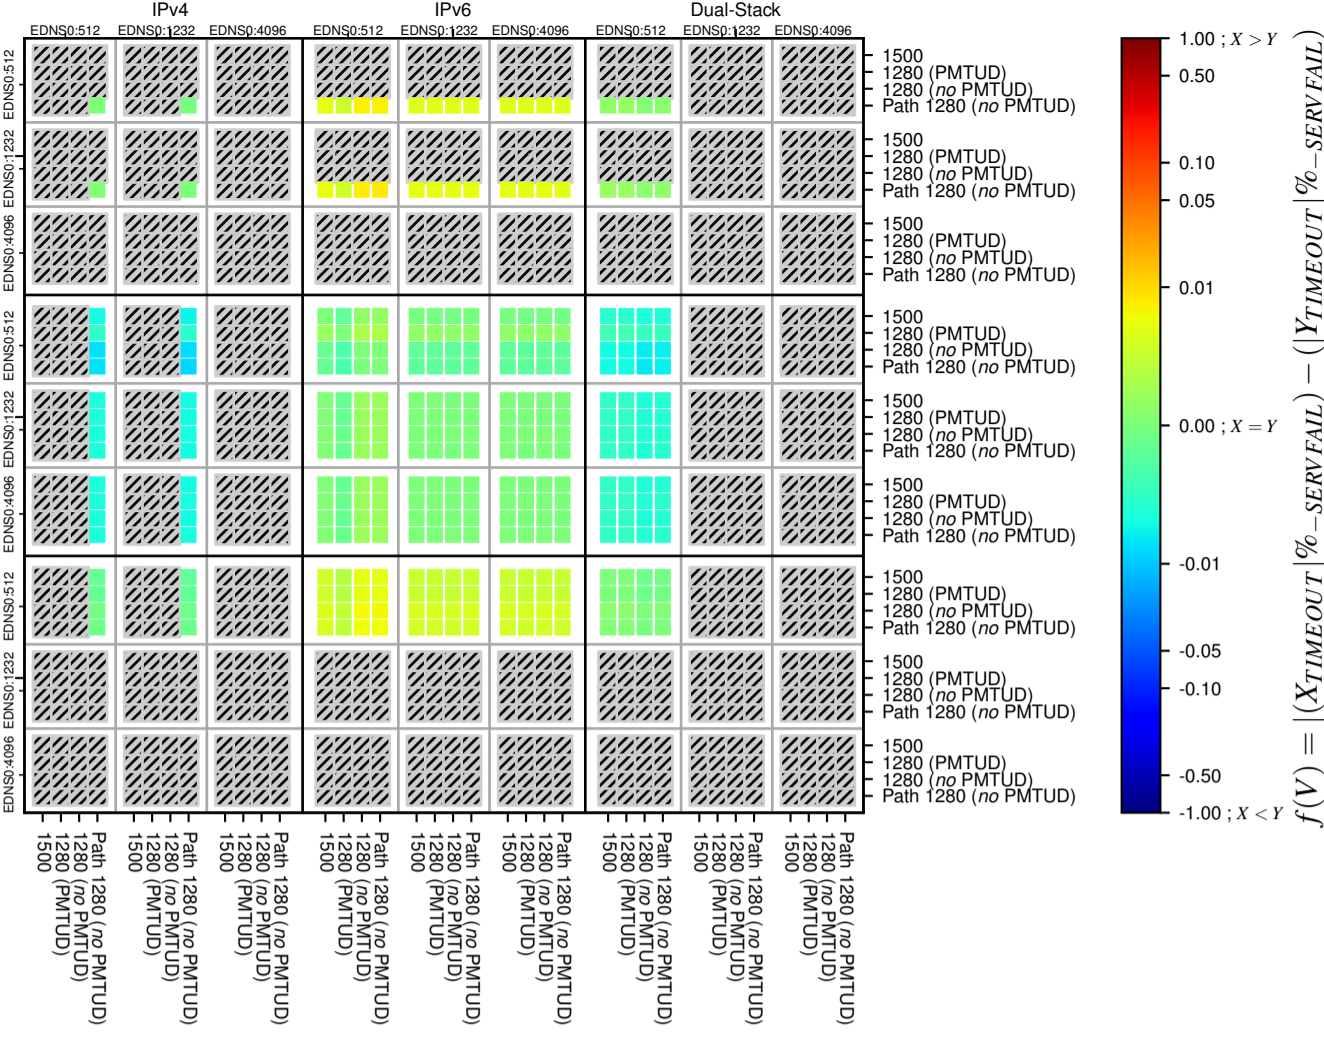

All Zones without DNSSEC for '.de'

All Zones with DNSSEC for '.de'

All Zones for '.de'