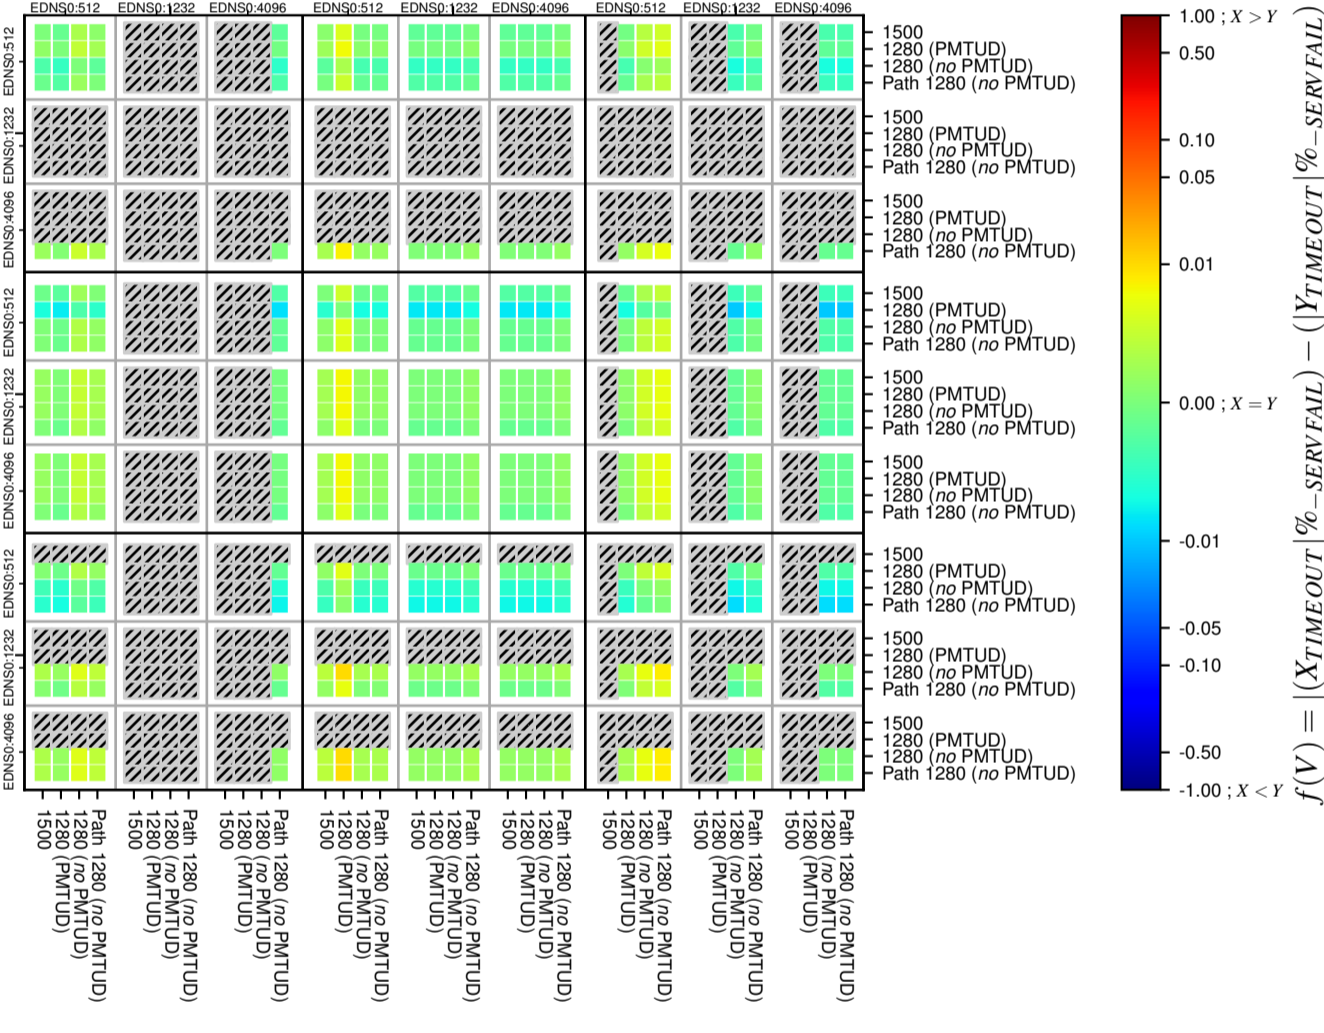

All Zones without DNSSEC for '.de'

All Zones with DNSSEC for '.de'

All Zones for '.de'