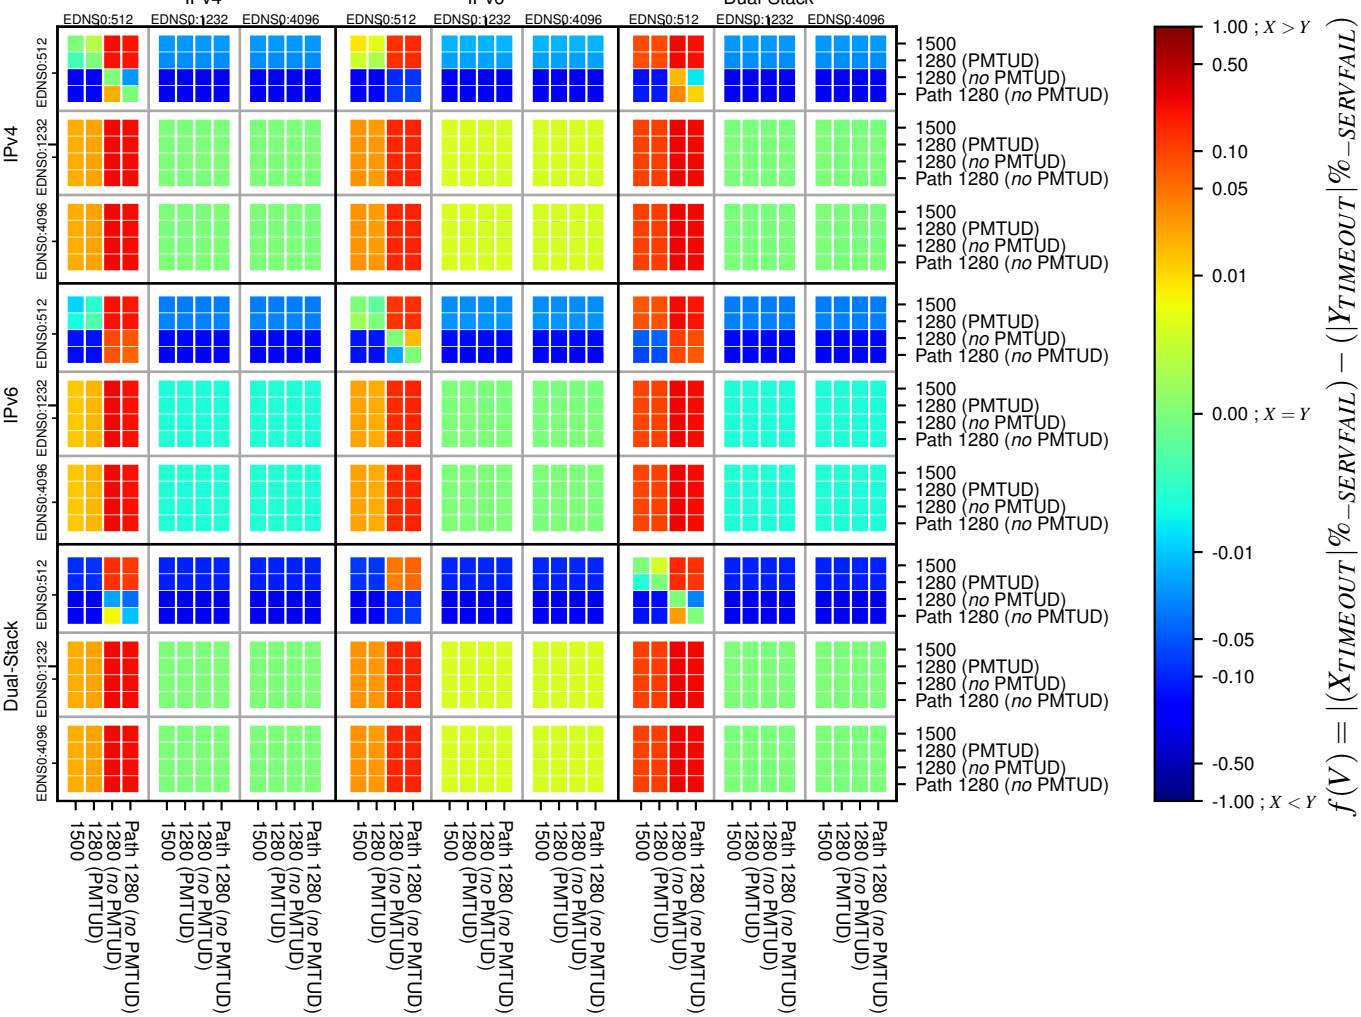

All Zones without DNSSEC for '.jp'

All Zones with DNSSEC for '.jp'

All Zones for '.jp'

$$f(V) = |(X_{TIMEOUT} | \% - SERVFAIL) - (Y_{TIMEOUT} | \% - SERVFAIL)|$$