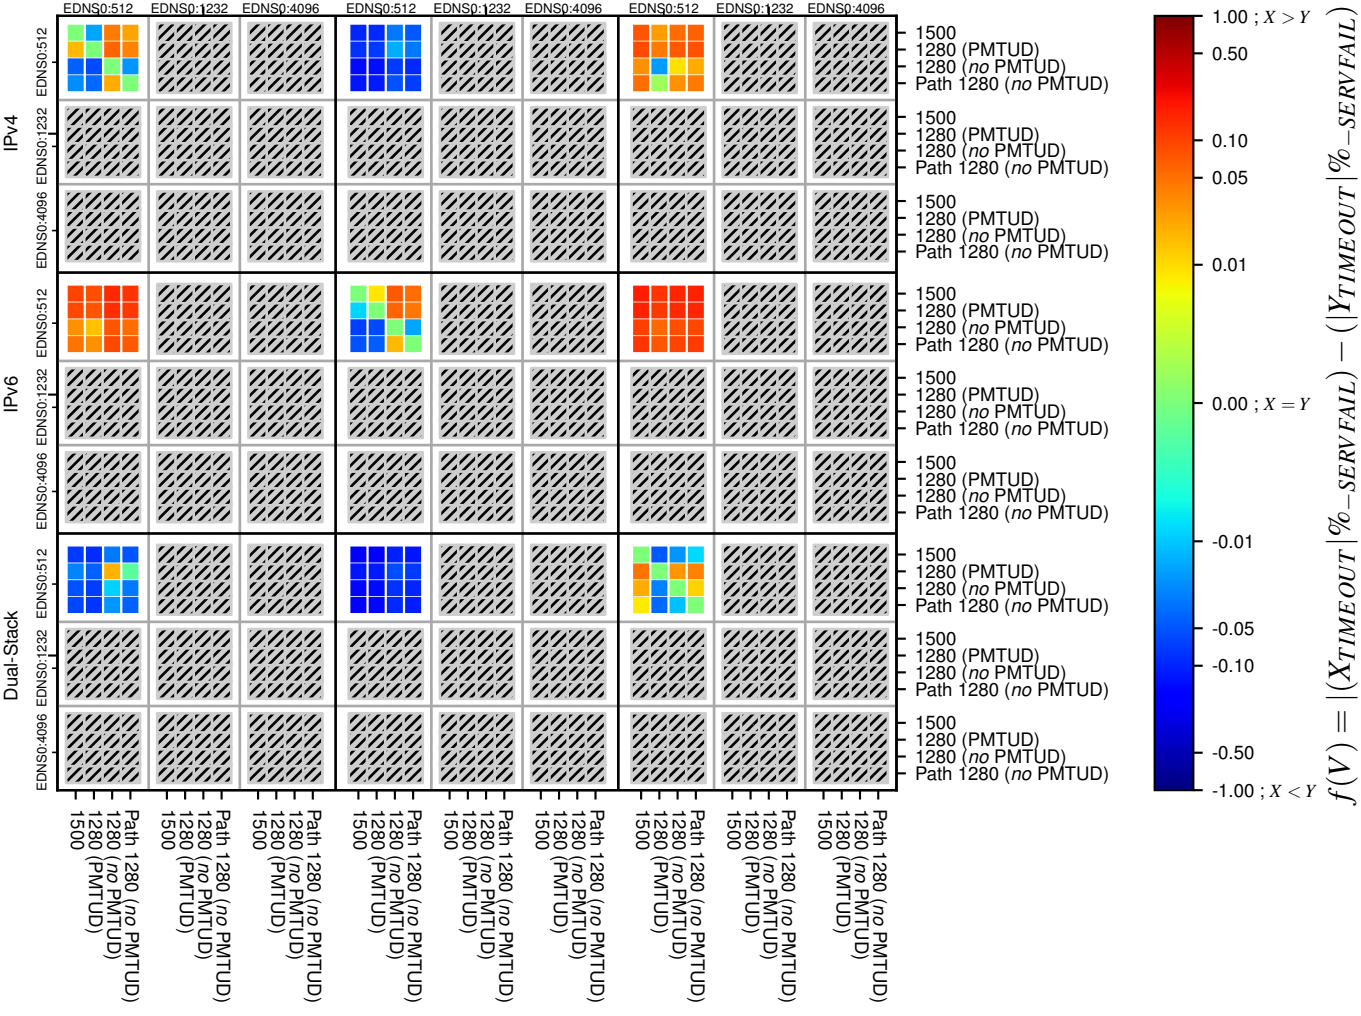

All Zones without DNSSEC for '.jp'

All Zones with DNSSEC for '.jp'

All Zones for '.jp'

$$f(V) = |(X_{TIMEOUT} | \% - SERVFAIL) - (Y_{TIMEOUT} | \% - SERVFAIL)|$$