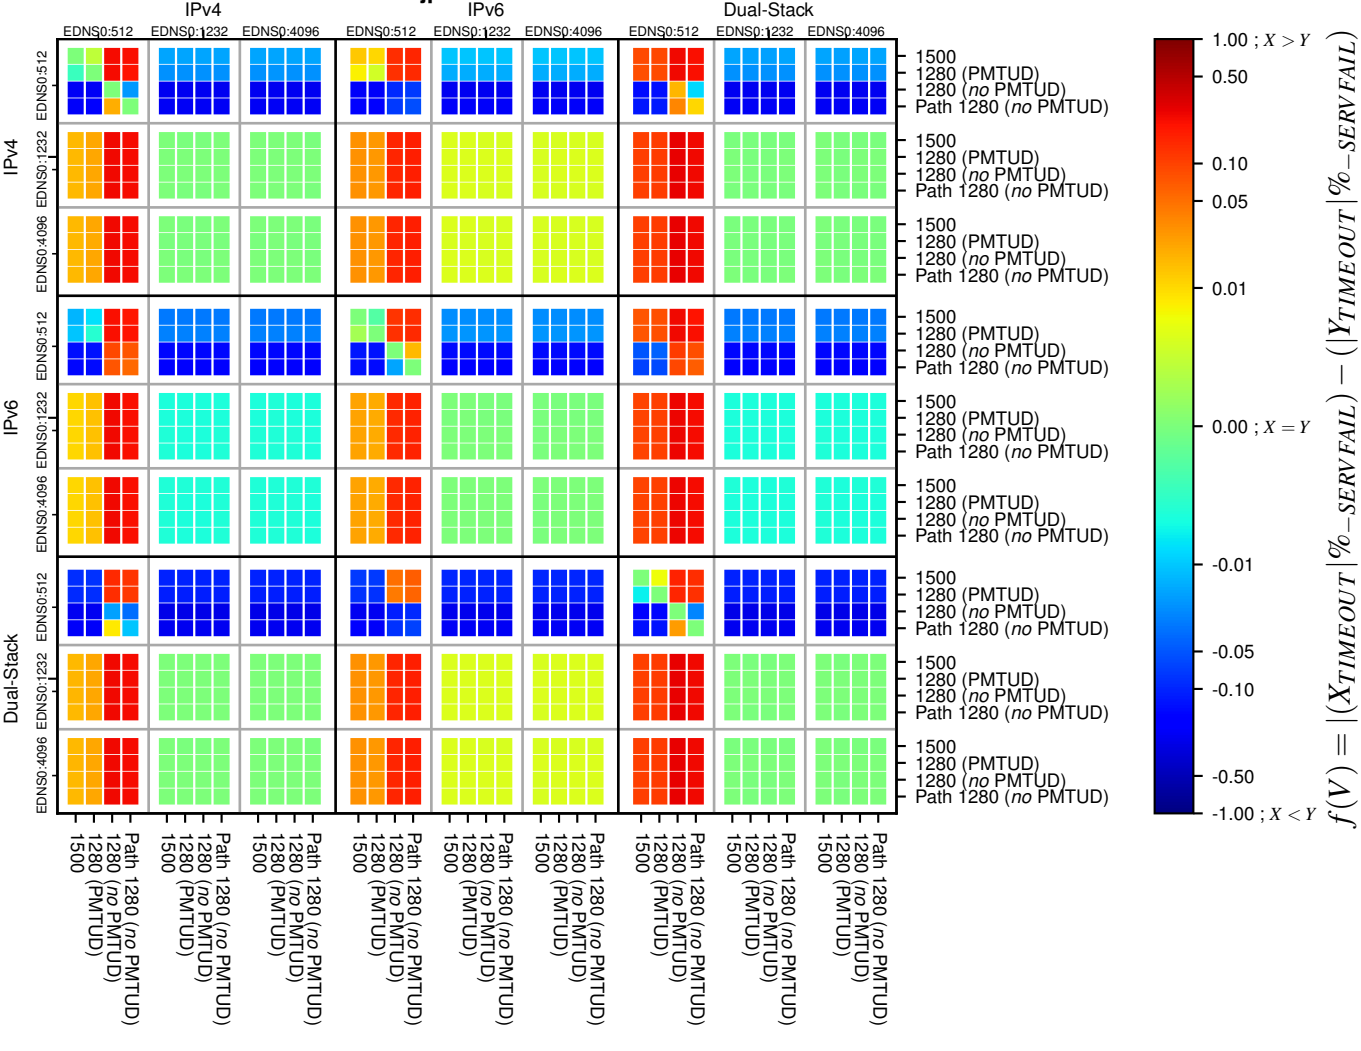

All Zones without DNSSEC for '.jp'

All Zones with DNSSEC for '.jp'

All Zones for '.jp'

$$f(V) = |(X_{TIMEOUT} | \% - SERVFAIL) - (Y_{TIMEOUT} | \% - SERVFAIL)|$$