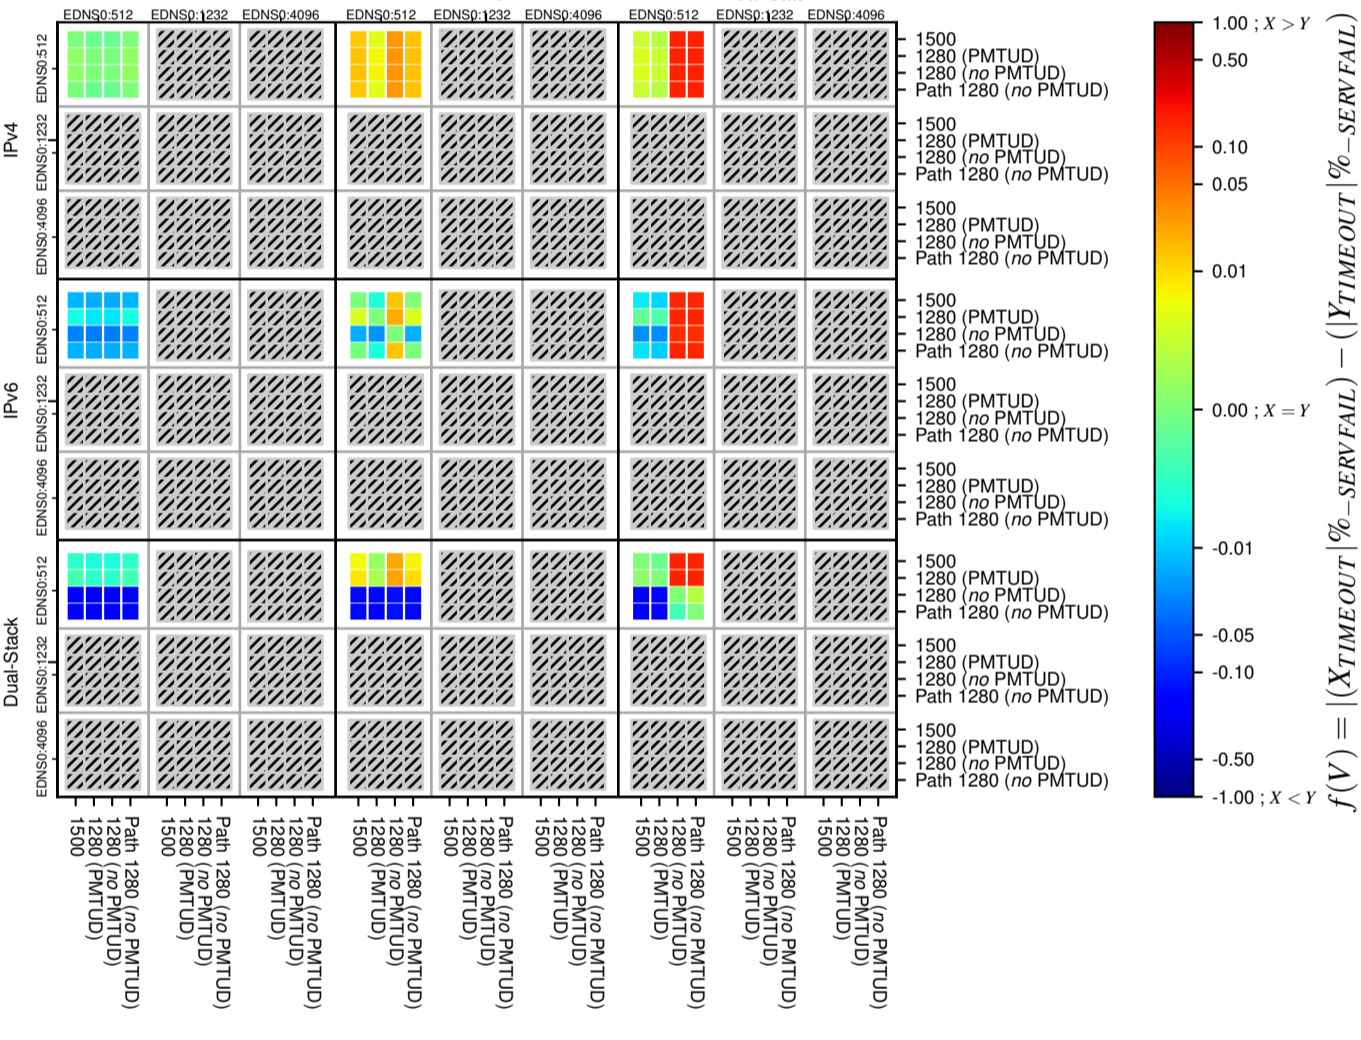

All Zones without DNSSEC for '.ru'

All Zones with DNSSEC for '.ru'

All Zones for '.ru'

$$f(V) = |X_{TIMEOUT} \% - SERVFAIL} - (Y_{TIMEOUT} \% - SERVFAIL)}$$

$$f(V) = |X_{TIMEOUT} \% - SERVFAIL} - (Y_{TIMEOUT} \% - SERVFAIL)}$$

$$f(V) = |X_{TIMEOUT} \% - SERVFAIL} - (Y_{TIMEOUT} \% - SERVFAIL)}$$