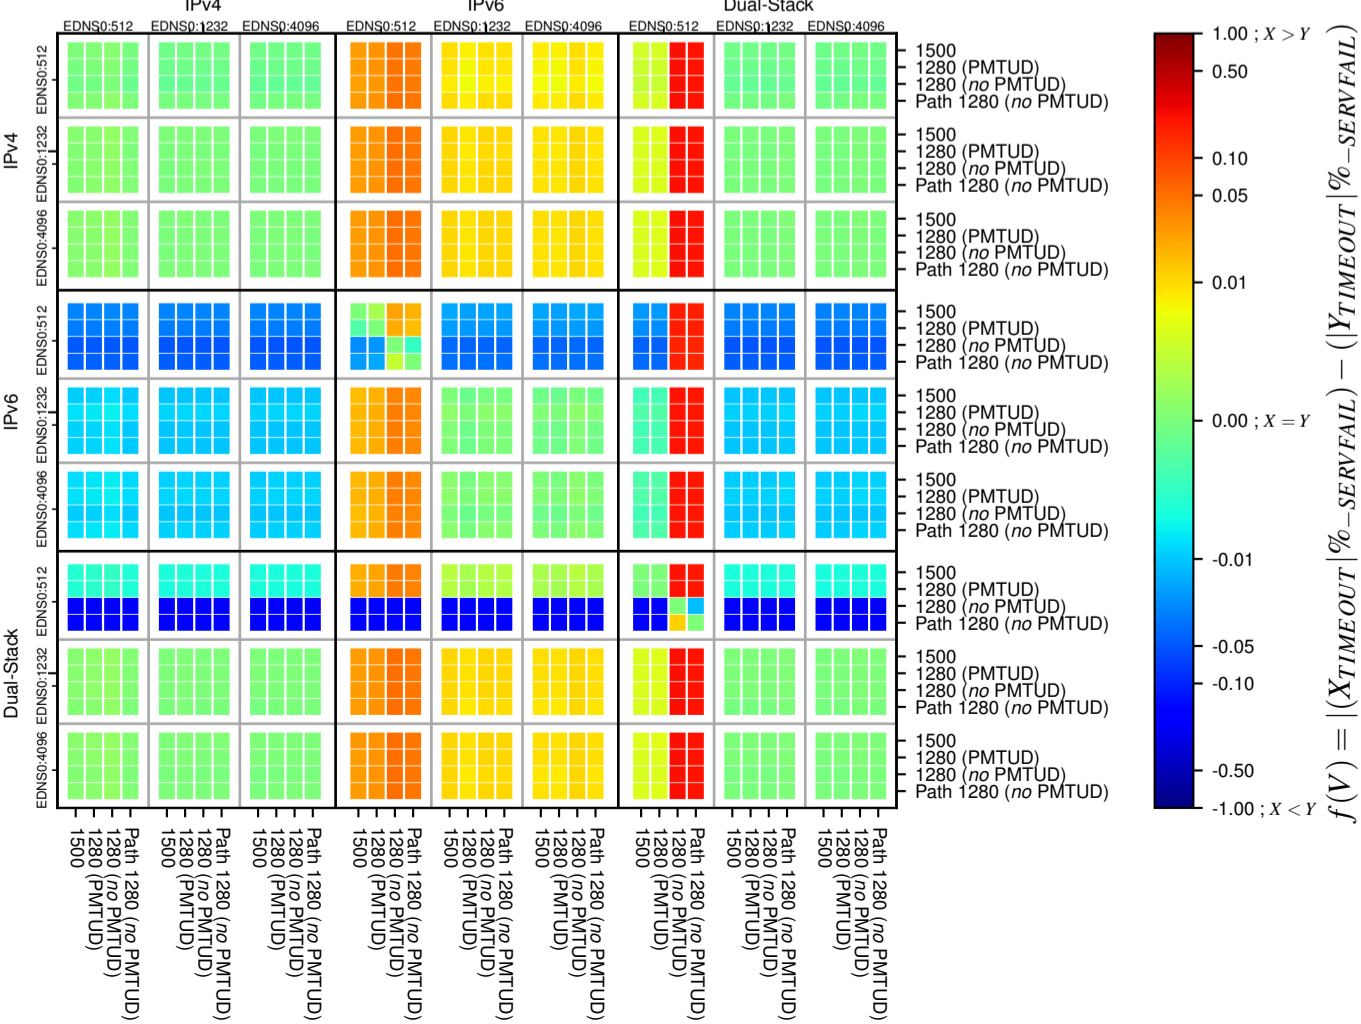

All Zones without DNSSEC for '.ru'

All Zones with DNSSEC for '.ru'

All Zones for '.ru'

$$f(V) = |X_{TIMEOUT} \% - SERVFAIL} - (Y_{TIMEOUT} \% - SERVFAIL)}$$

$$f(V) = |X_{TIMEOUT} \% - SERVFAIL} - (Y_{TIMEOUT} \% - SERVFAIL)}$$

$$f(V) = |X_{TIMEOUT} \% - SERVFAIL} - (Y_{TIMEOUT} \% - SERVFAIL)}$$