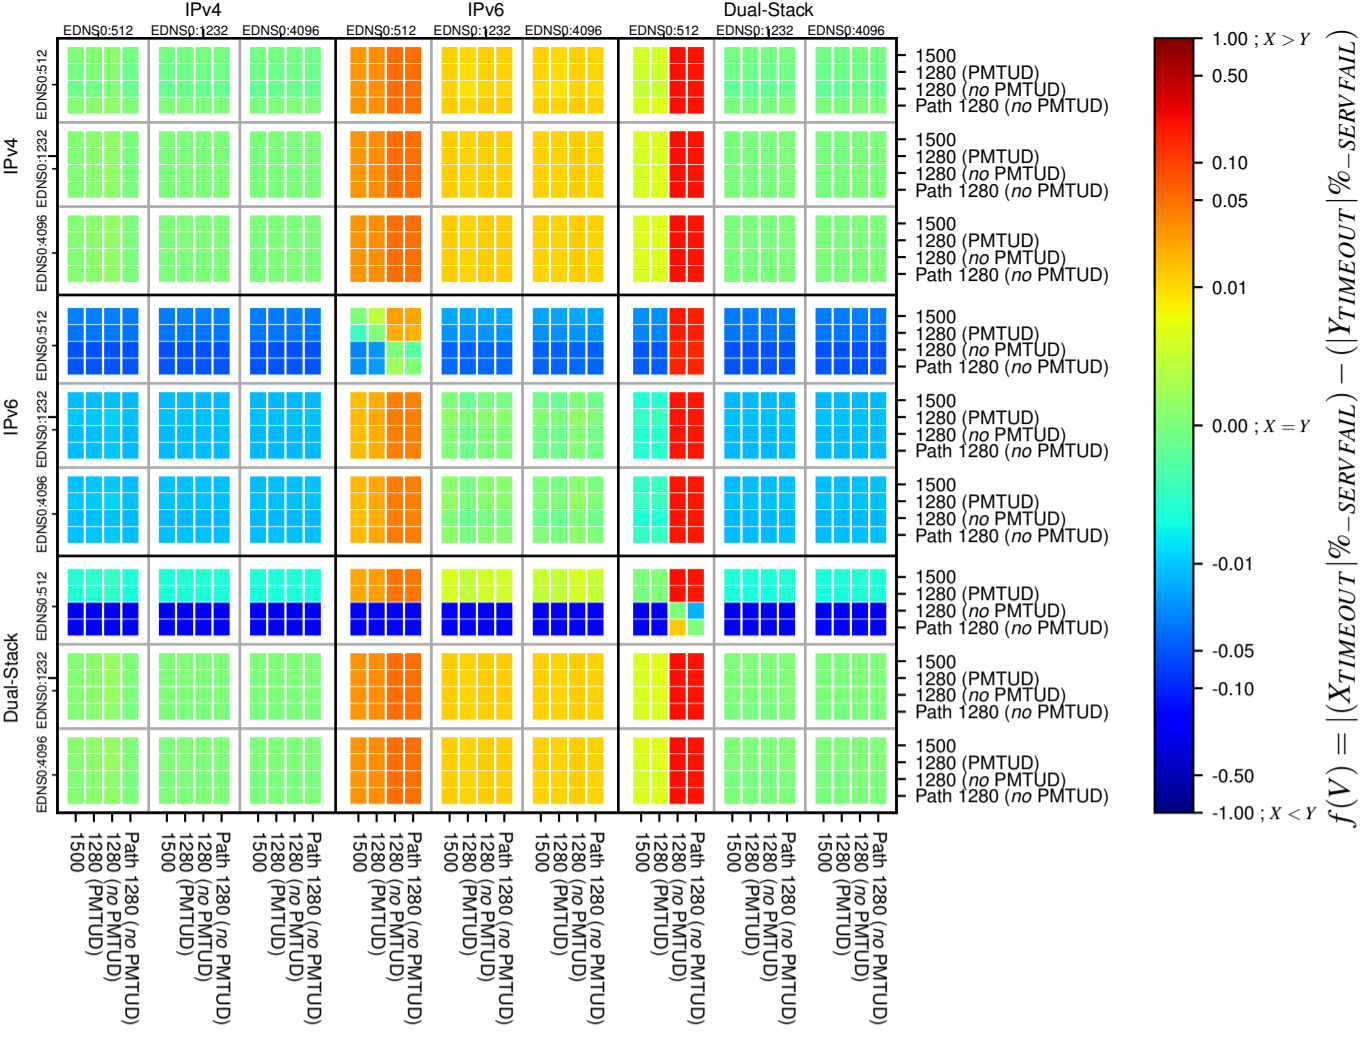

All Zones without DNSSEC for '.ru'

All Zones with DNSSEC for '.ru'

All Zones for '.ru'

$$f(V) = |X_{TIMEOUT} \% - SERVFAIL} - (Y_{TIMEOUT} \% - SERVFAIL)}$$

$$f(V) = |X_{TIMEOUT} \% - SERVFAIL} - (Y_{TIMEOUT} \% - SERVFAIL)}$$

$$f(V) = |X_{TIMEOUT} \% - SERVFAIL} - (Y_{TIMEOUT} \% - SERVFAIL)}$$