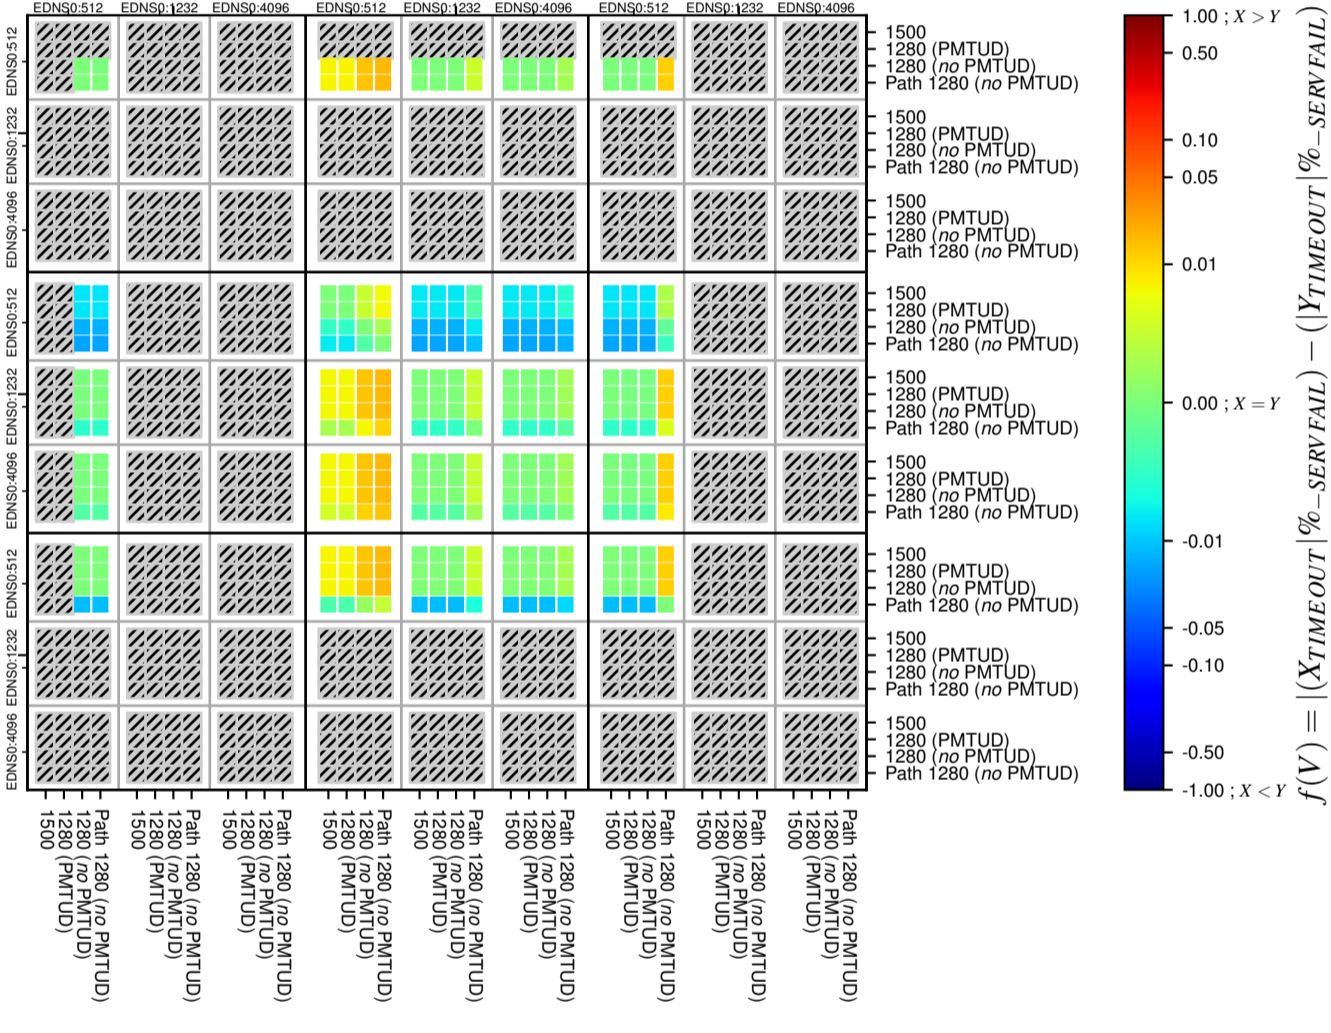

All Zones without DNSSEC for '.se'

All Zones with DNSSEC for '.se'

All Zones for '.se'