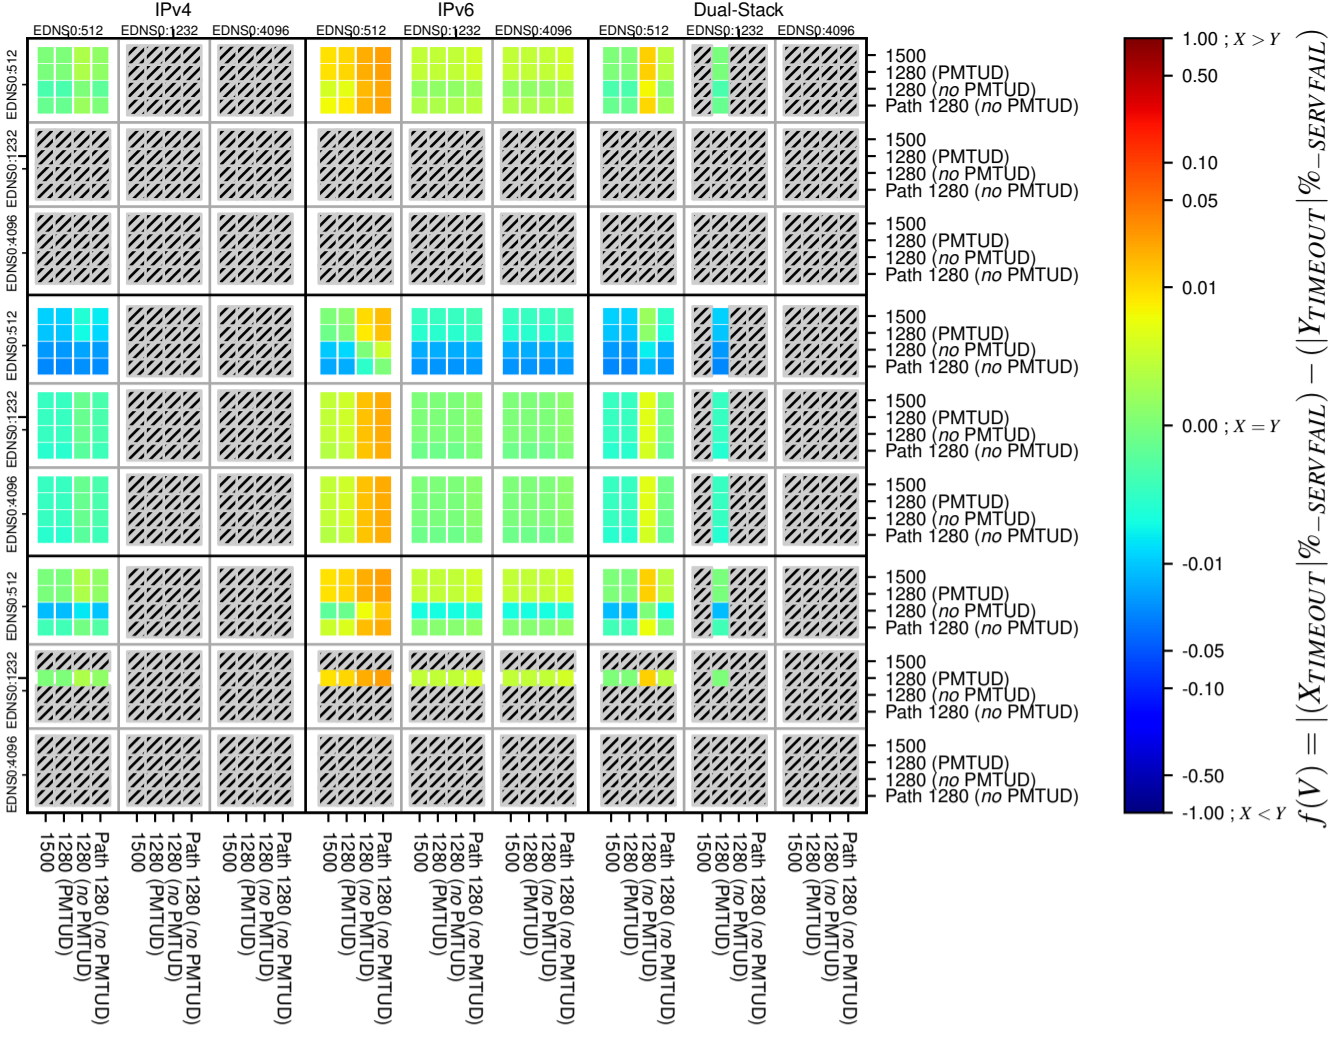

All Zones without DNSSEC for '.se'

All Zones with DNSSEC for '.se'

All Zones for '.se'