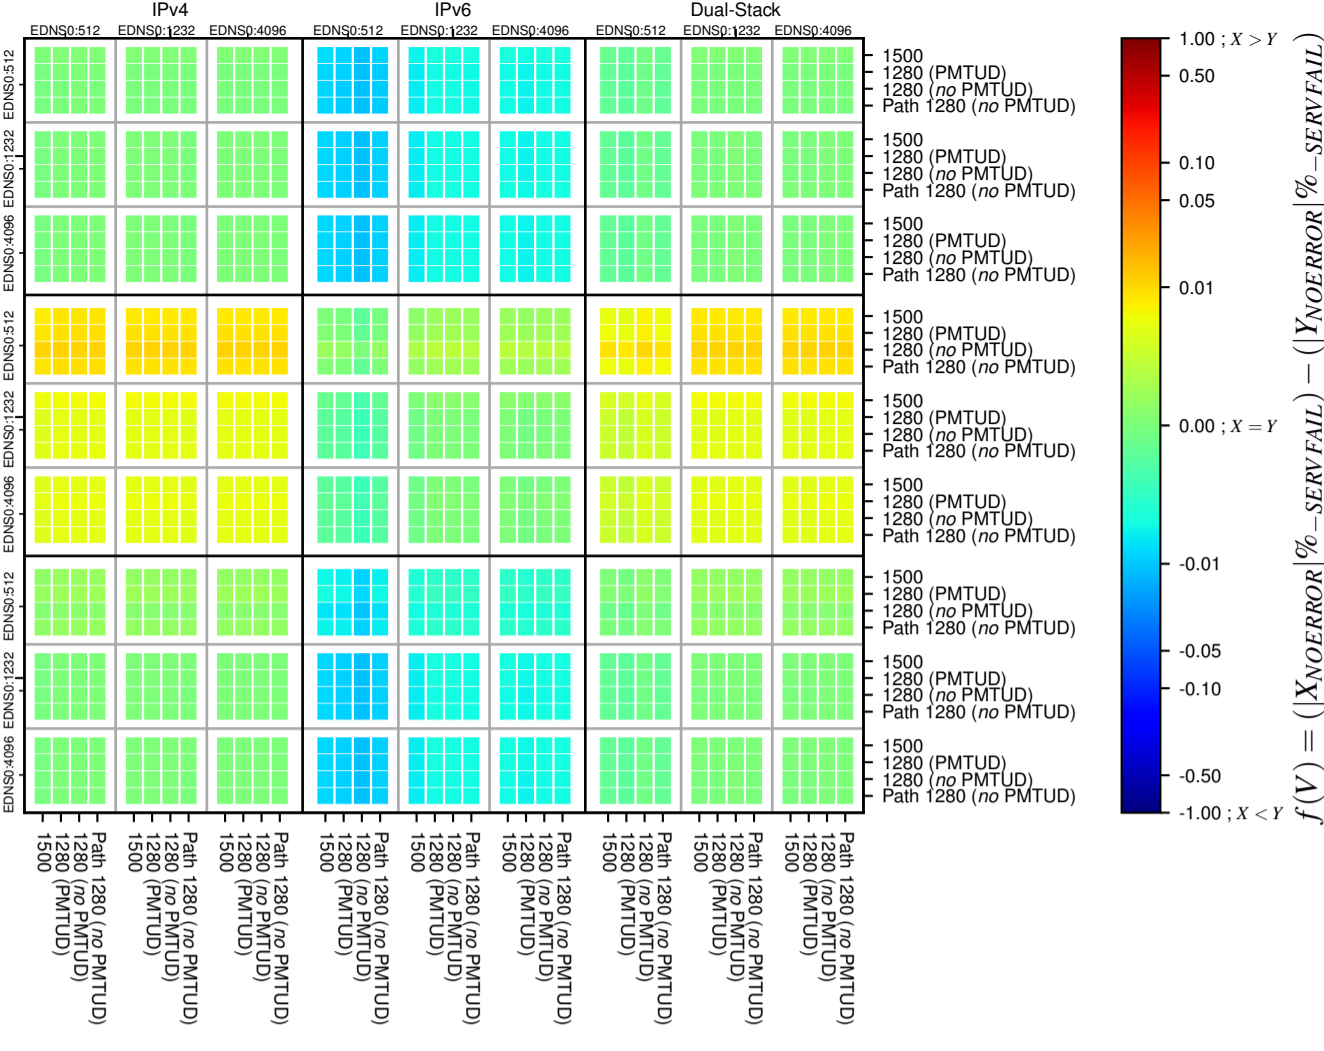

All Zones without DNSSEC for '.de'

All Zones with DNSSEC for '.de'

All Zones for '.de'