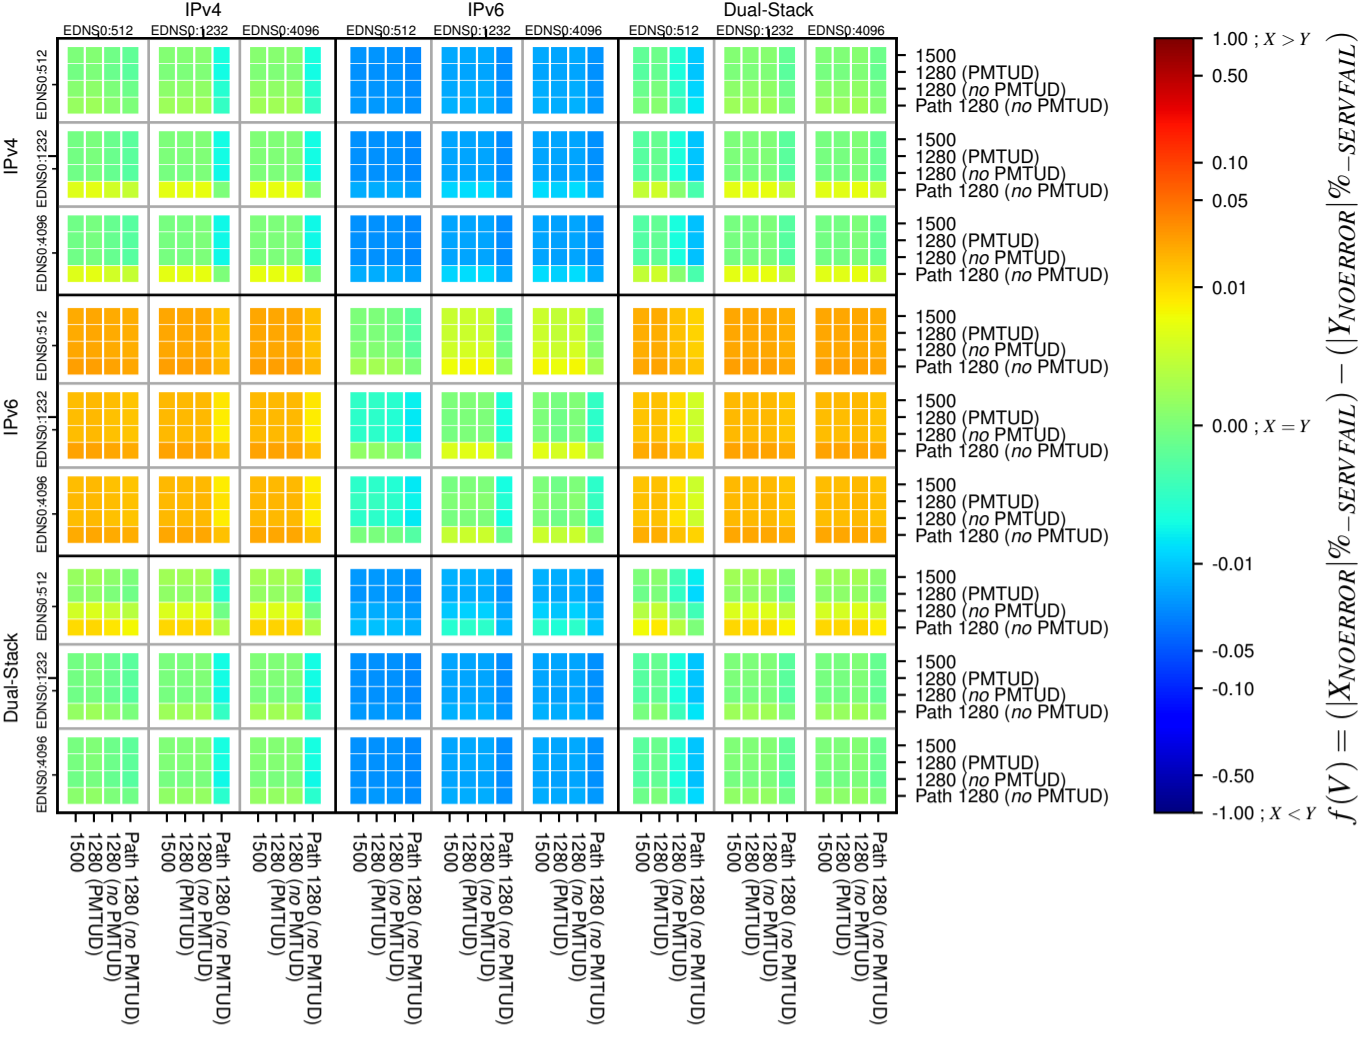

### All Zones without DNSSEC for '.nl'