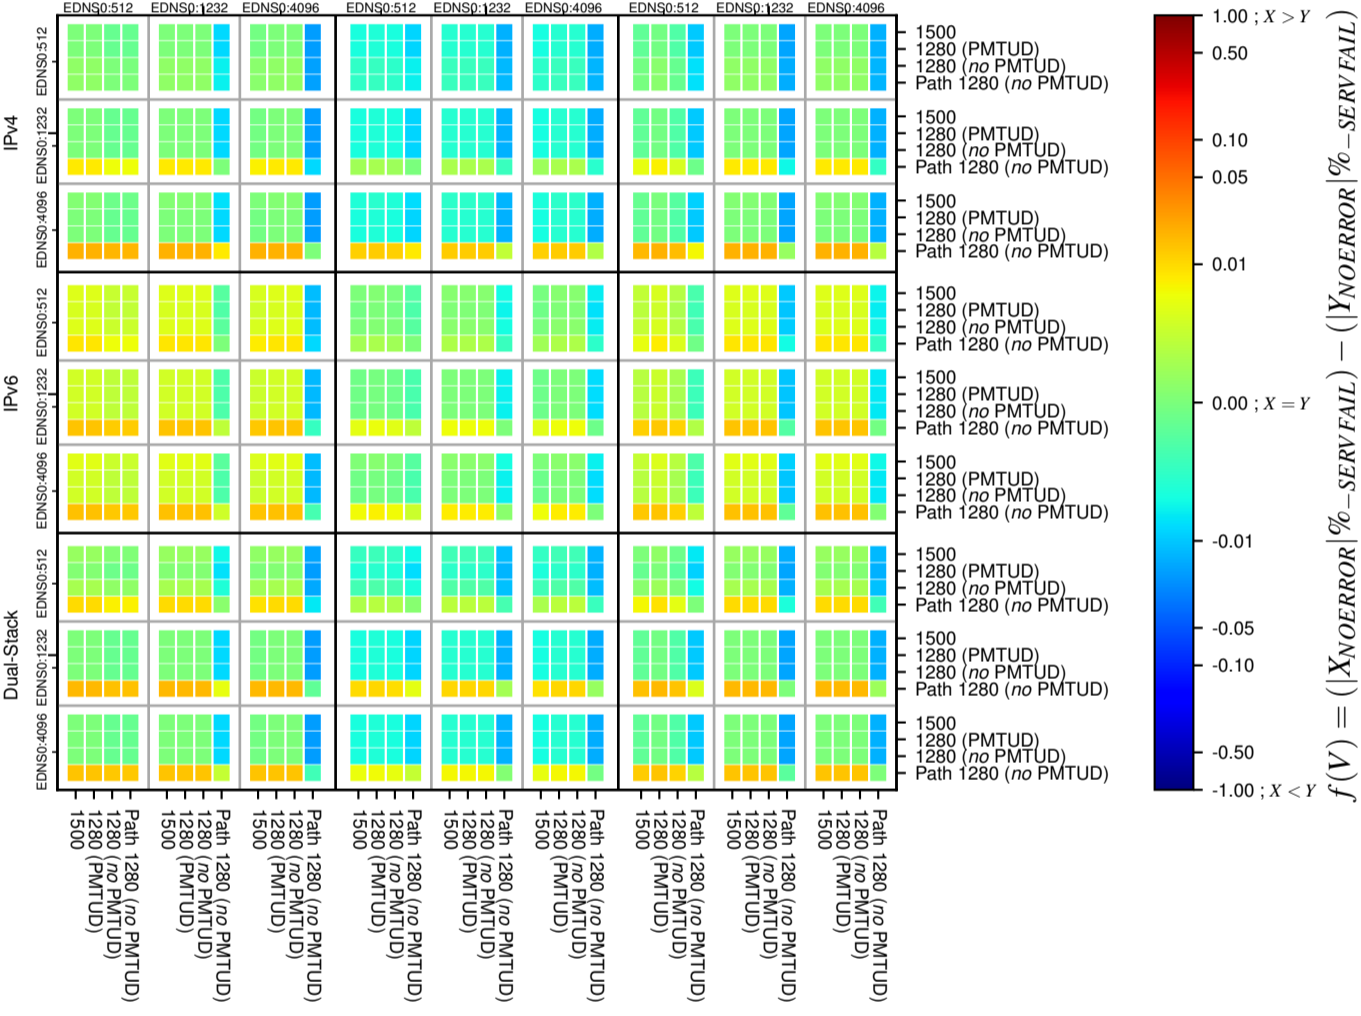

All Zones with DNSSEC for '.nl'