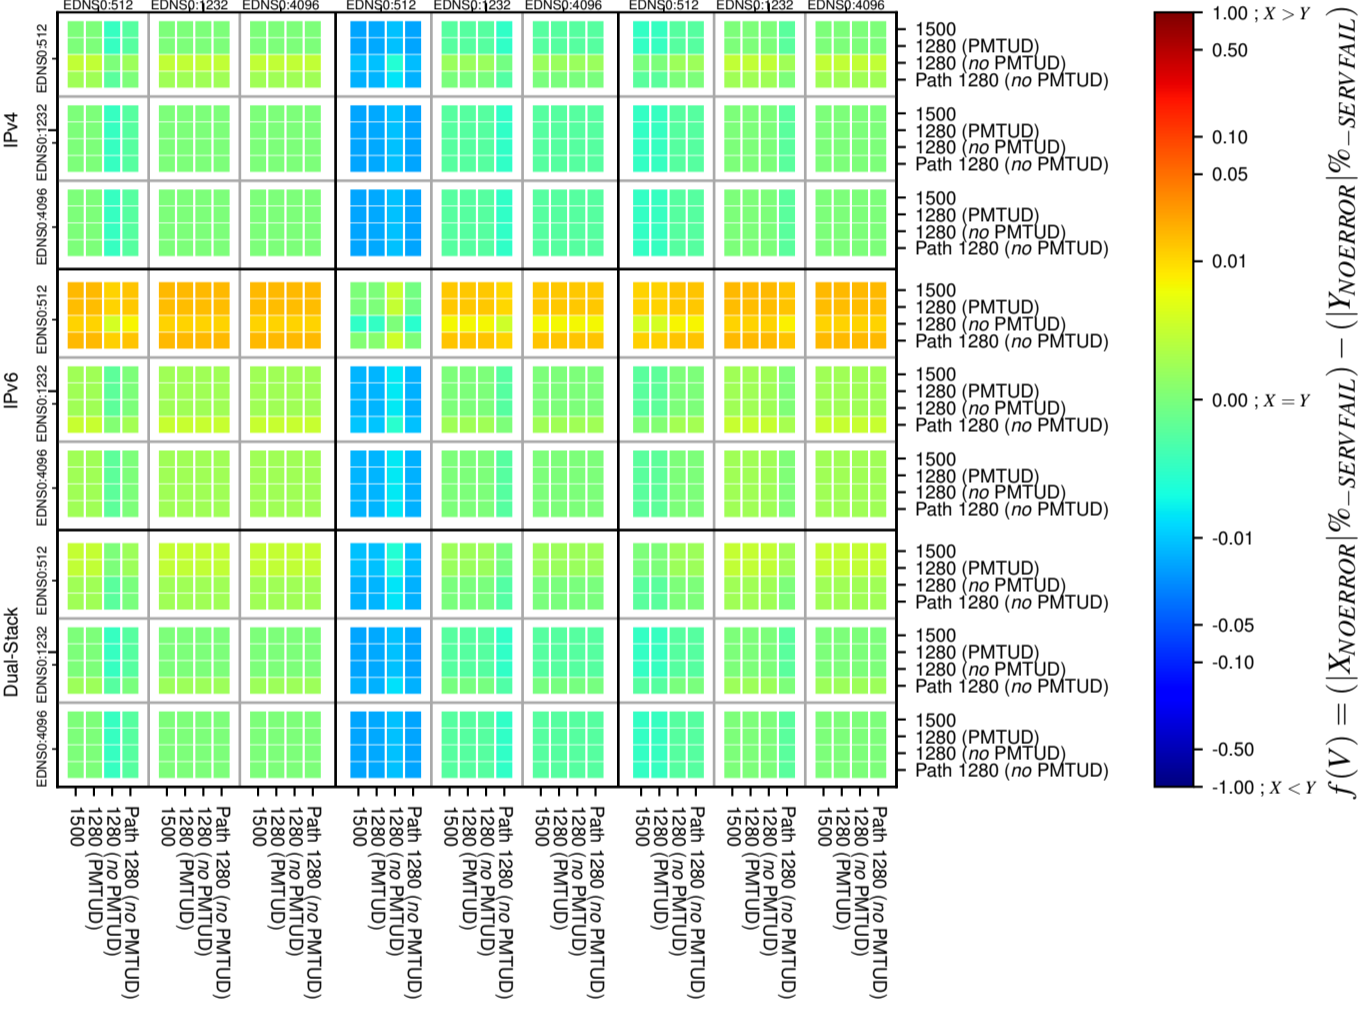

All Zones without DNSSEC for '.se'

All Zones with DNSSEC for '.se'

All Zones for '.se'