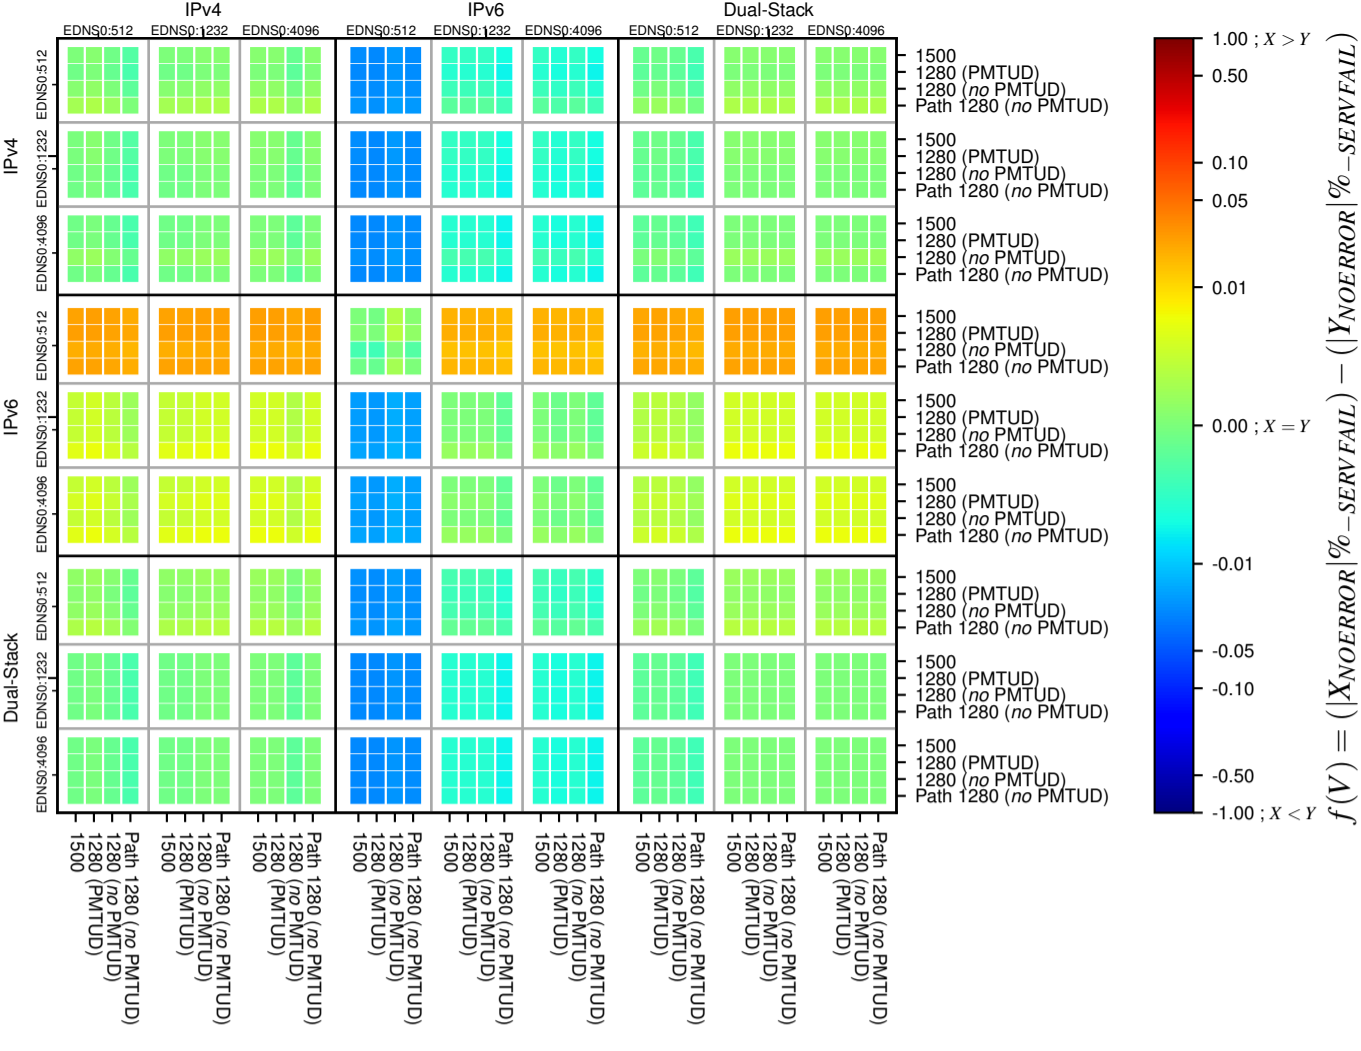

All Zones without DNSSEC for '.se'

All Zones with DNSSEC for '.se'

All Zones for '.se'