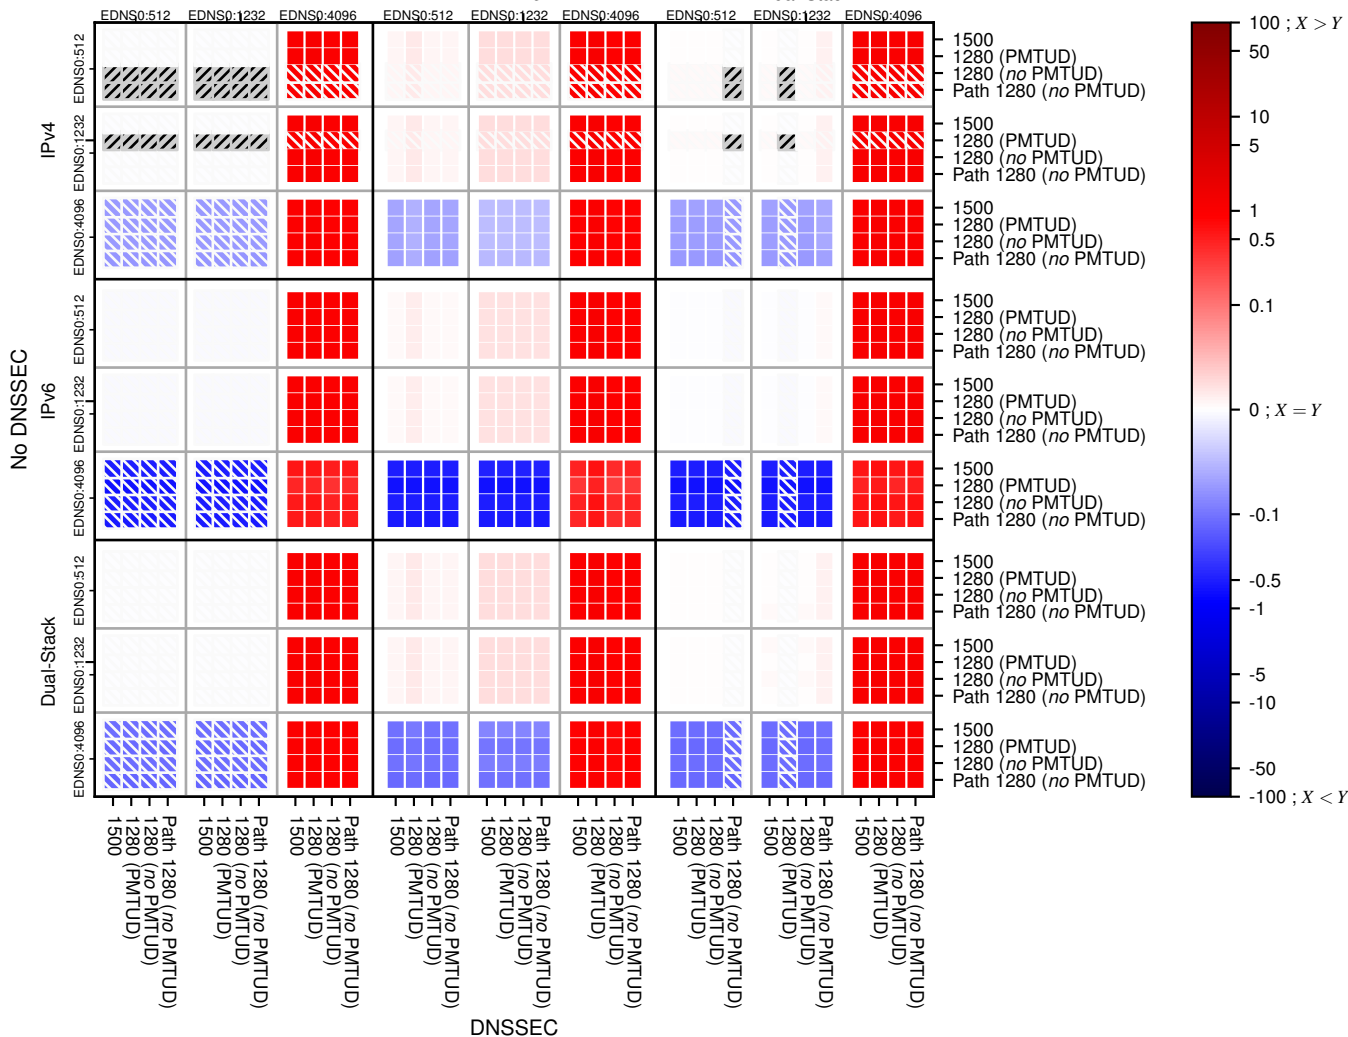

# comp\_dnssec-both-UDP\_frag

IPv4

IPv6

Dual-Stack

DNSSEC