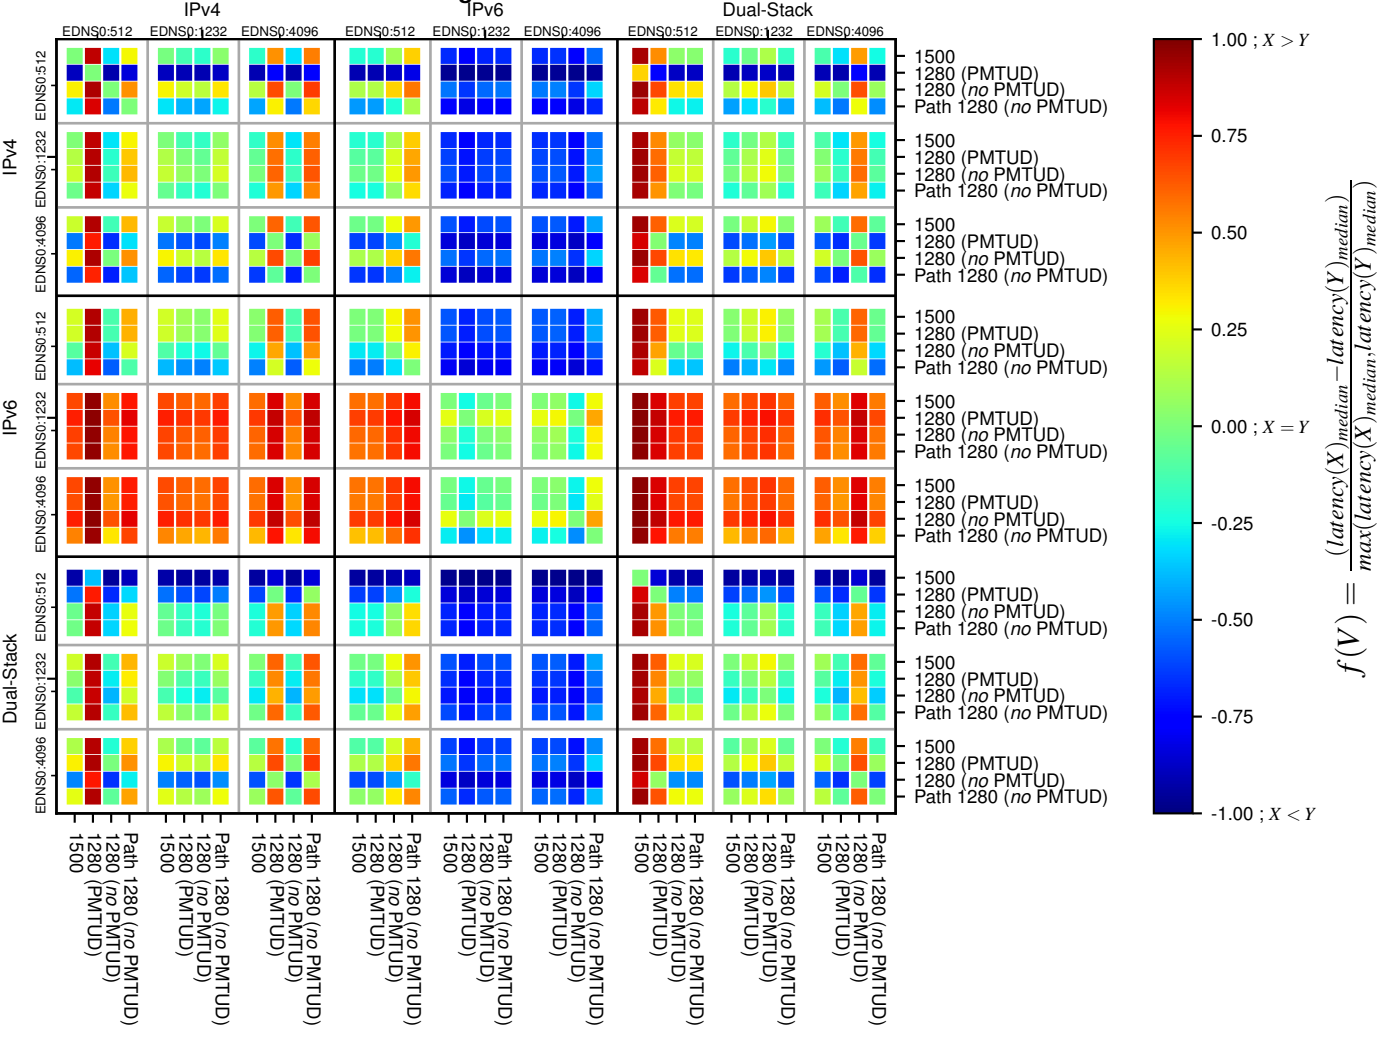

All Zones without DNSSEC returning NOERROR for '.de'

All Zones with DNSSEC returning NOERROR for '.de'

All Zones returning NOERROR for '.de'