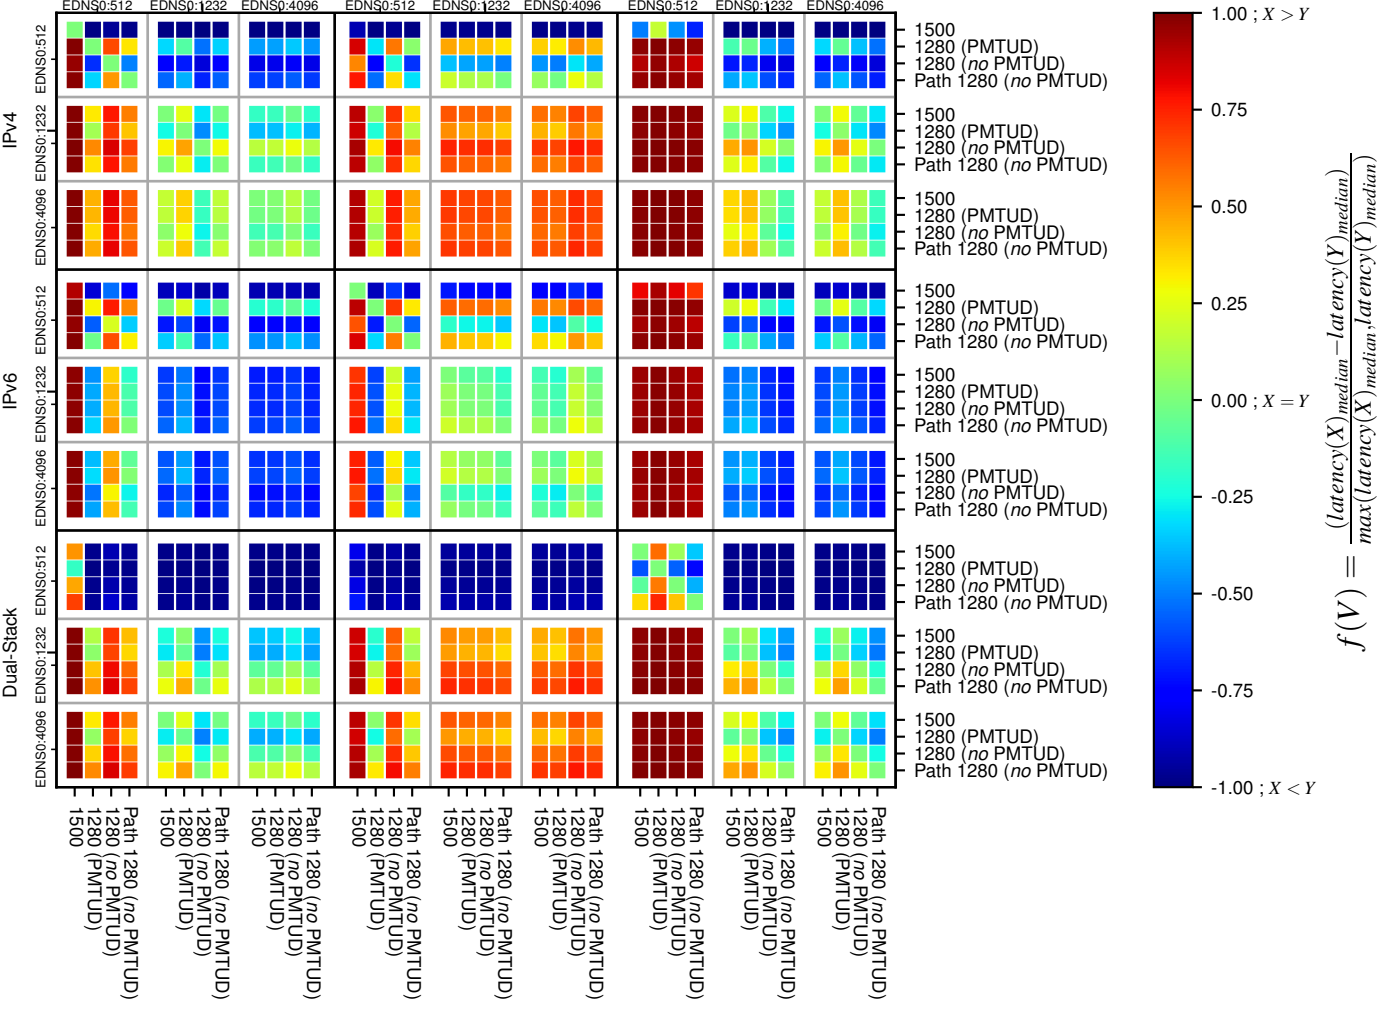

All Zones without DNSSEC returning NOERROR for '.de'

All Zones with DNSSEC returning NOERROR for '.de'

All Zones returning NOERROR for '.de'