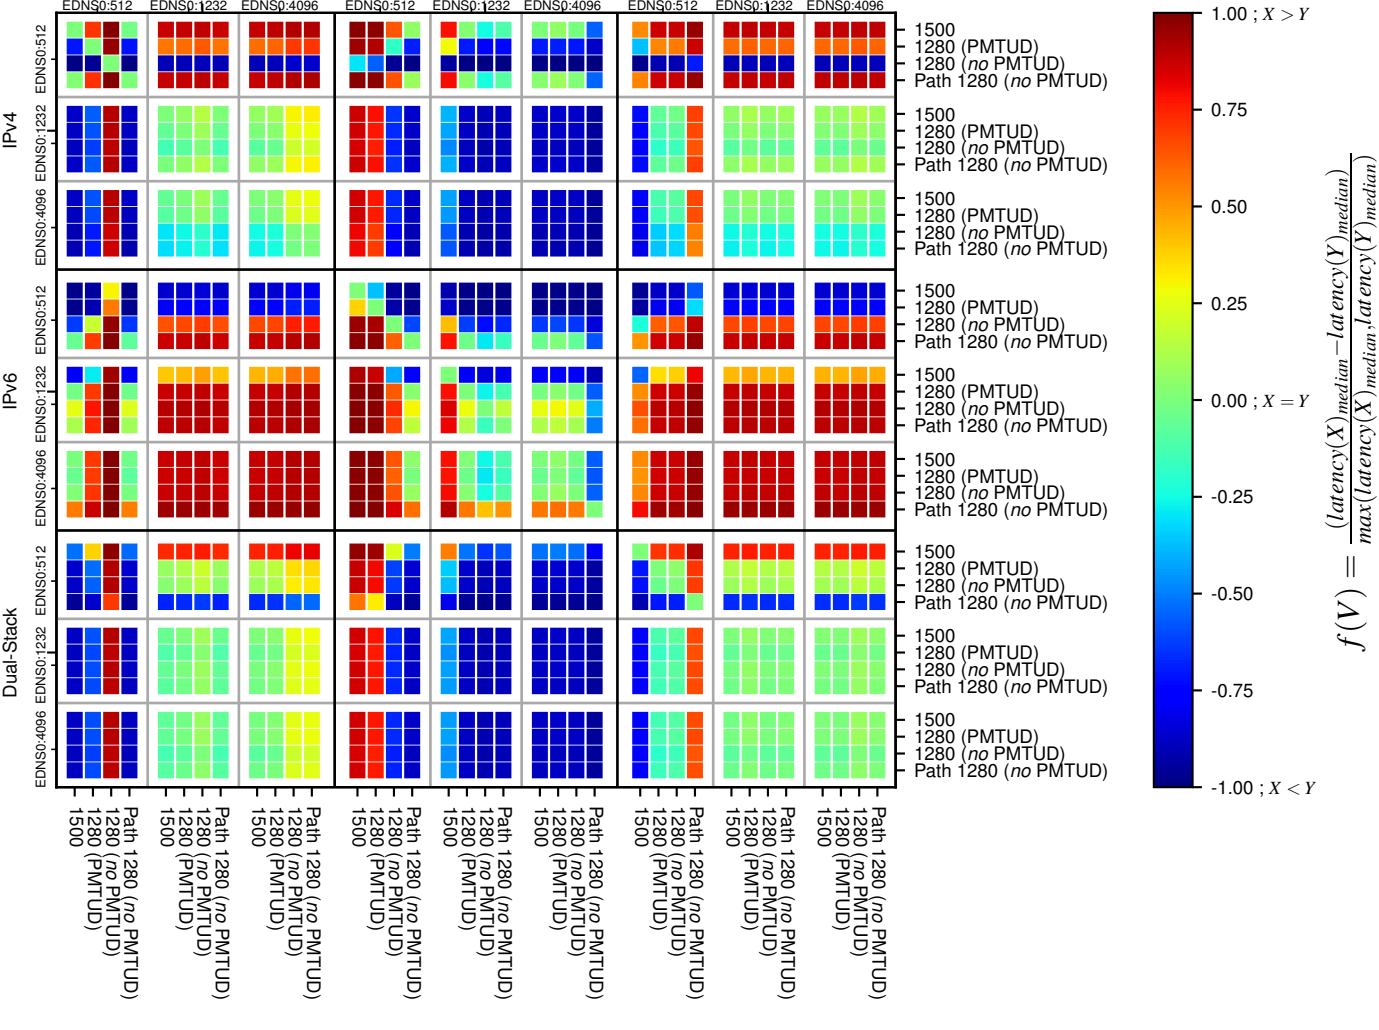

All Zones without DNSSEC returning NOERROR for '.jp'

All Zones with DNSSEC returning NOERROR for '.jp'

All Zones returning NOERROR for '.jp'