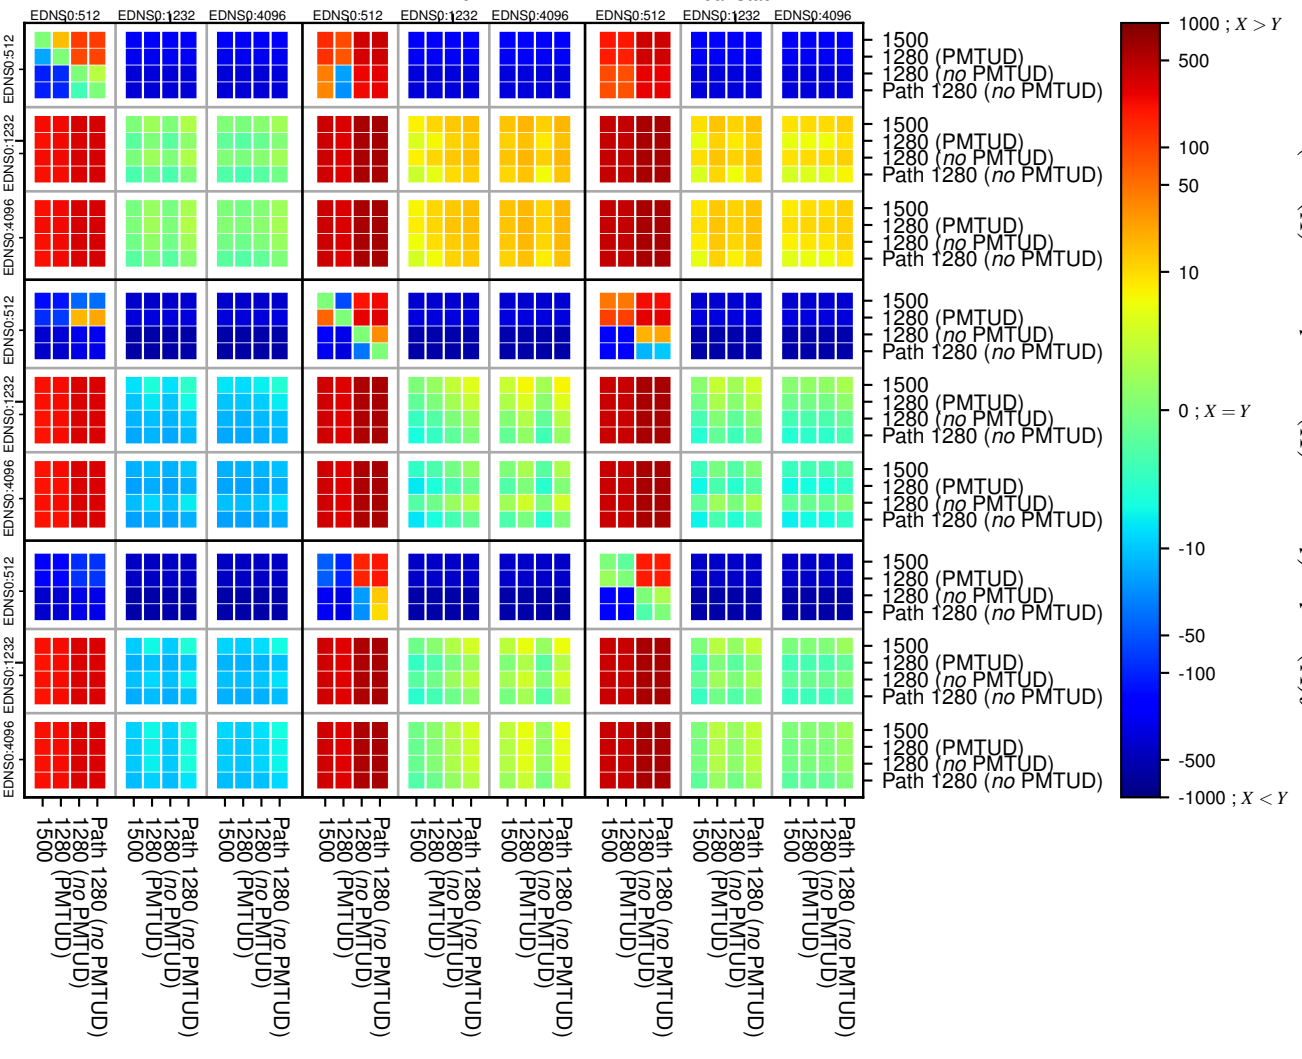

All Zones without DNSSEC returning NOERROR for '.all_psl_domains'

All Zones with DNSSEC returning NOERROR for '.all_psl_domains'

All Zones returning NOERROR for '.all_psl_domains'