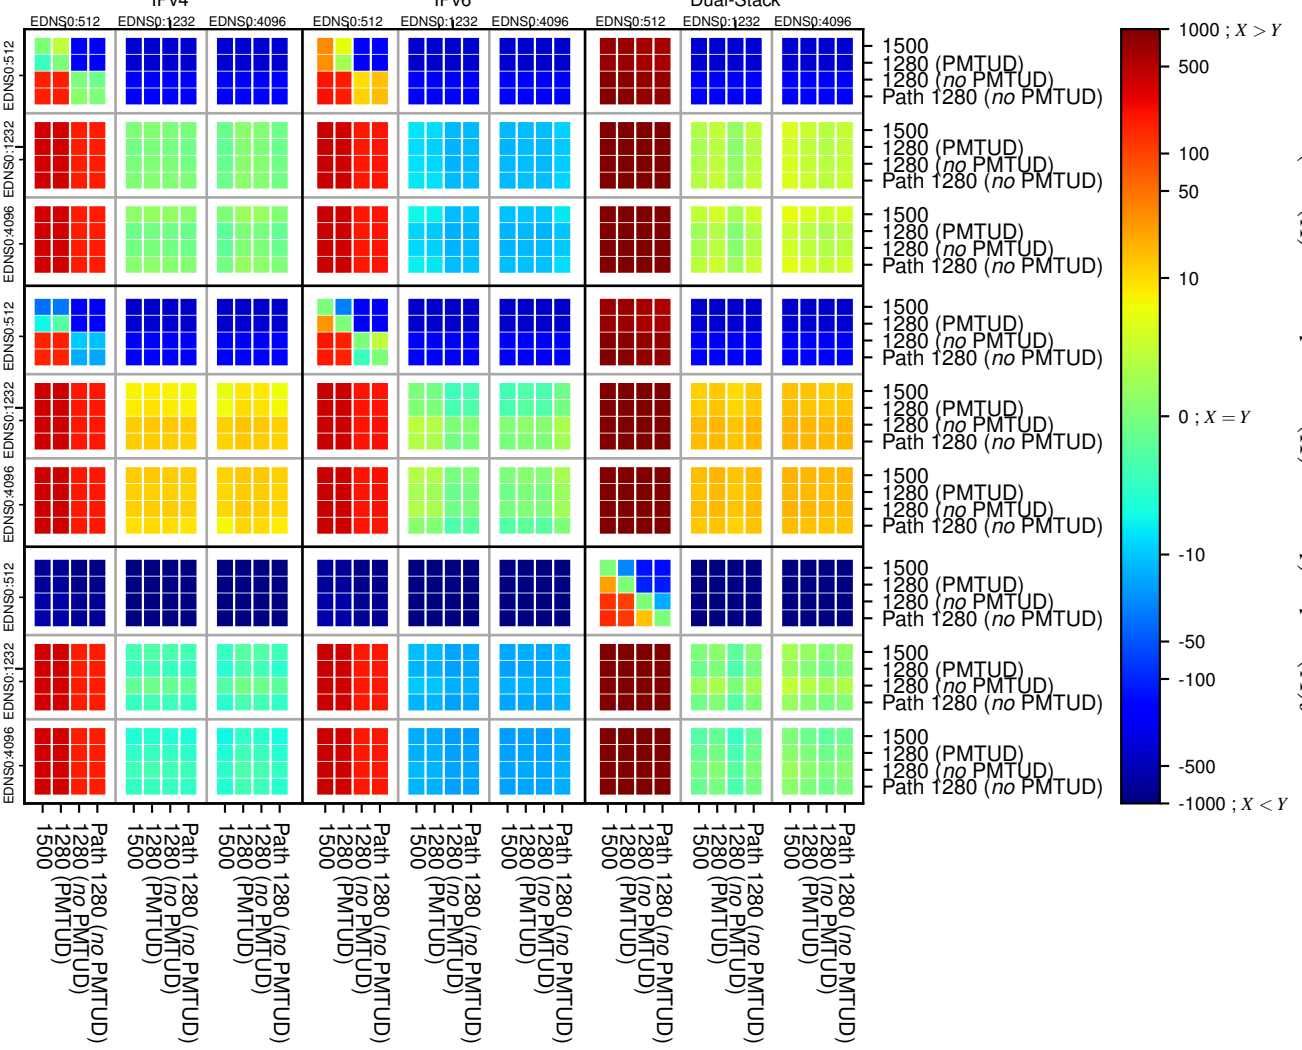

All Zones without DNSSEC returning NOERROR for '.de'

All Zones with DNSSEC returning NOERROR for '.de'

All Zones returning NOERROR for '.de'