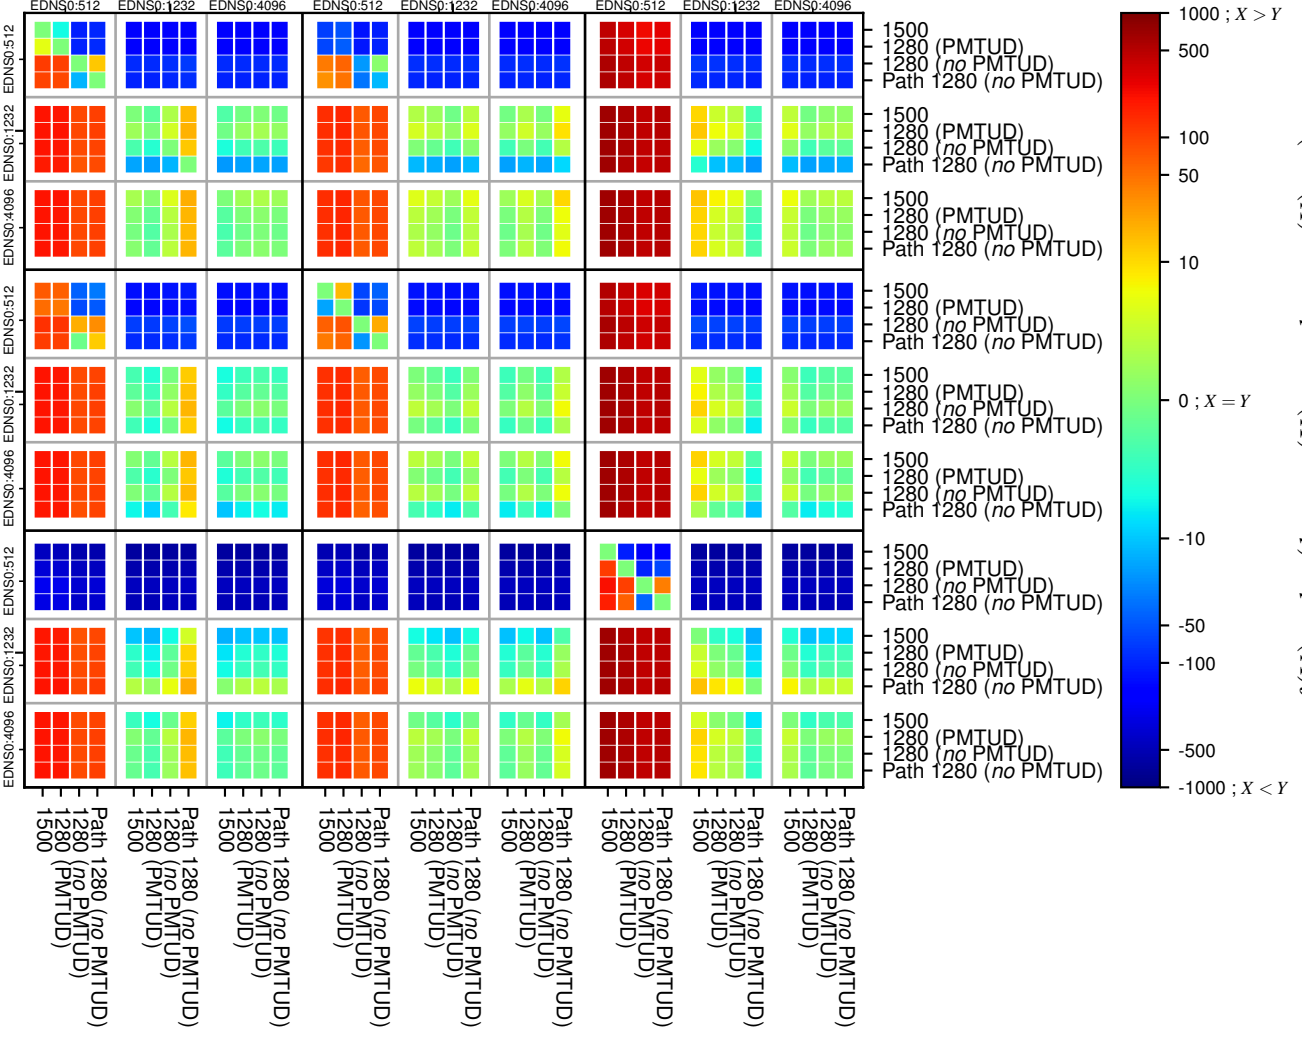

All Zones without DNSSEC returning NOERROR for '.de'

All Zones with DNSSEC returning NOERROR for '.de'

All Zones returning NOERROR for '.de'