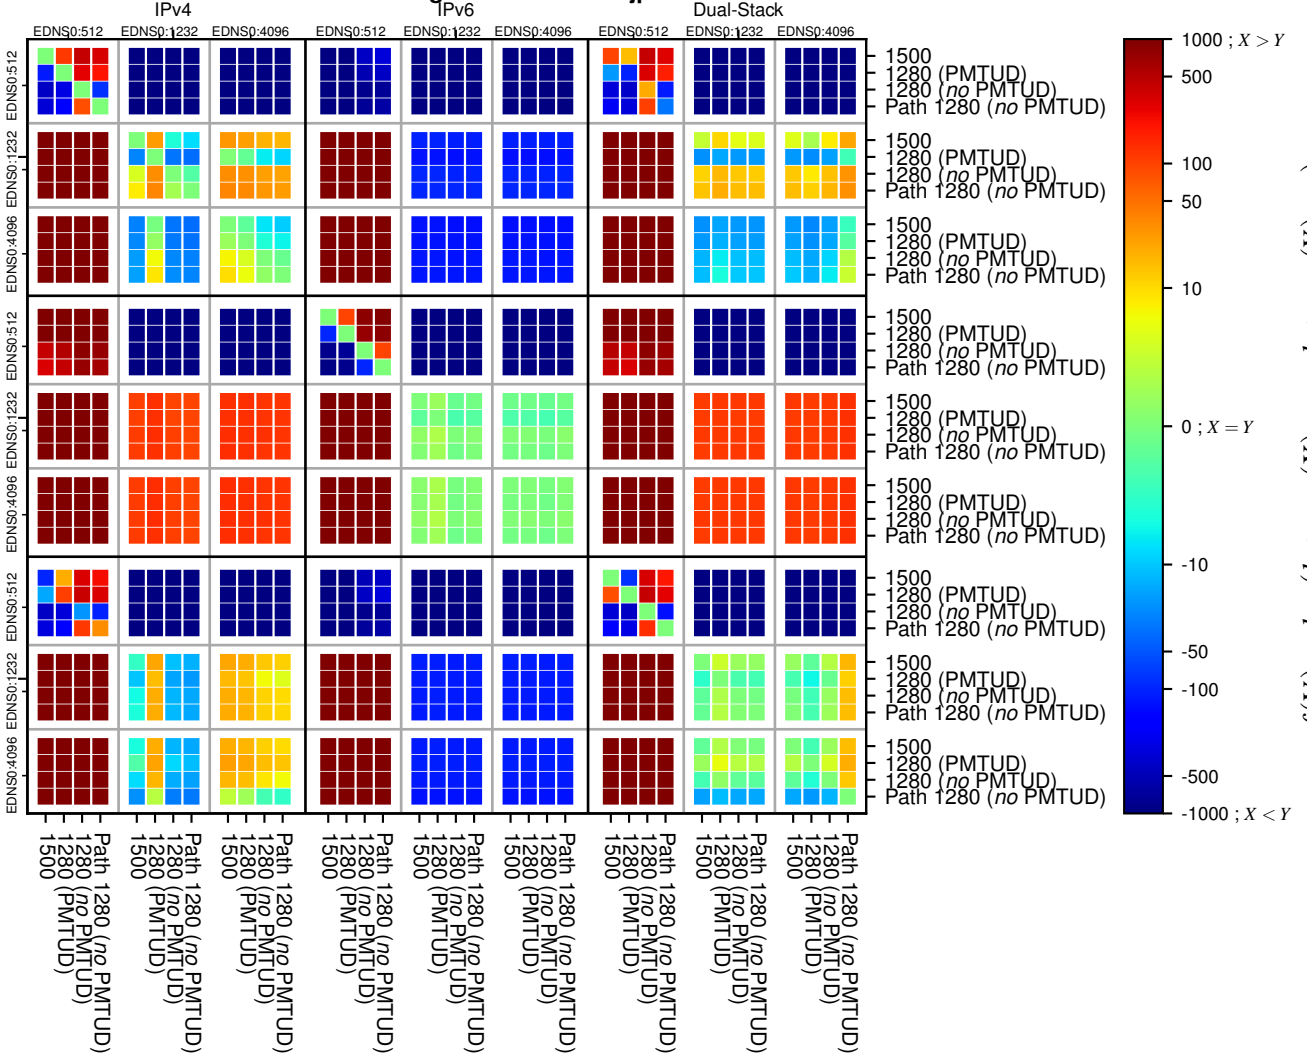

All Zones without DNSSEC returning NOERROR for '.jp'

All Zones with DNSSEC returning NOERROR for '.jp'

All Zones returning NOERROR for '.jp'