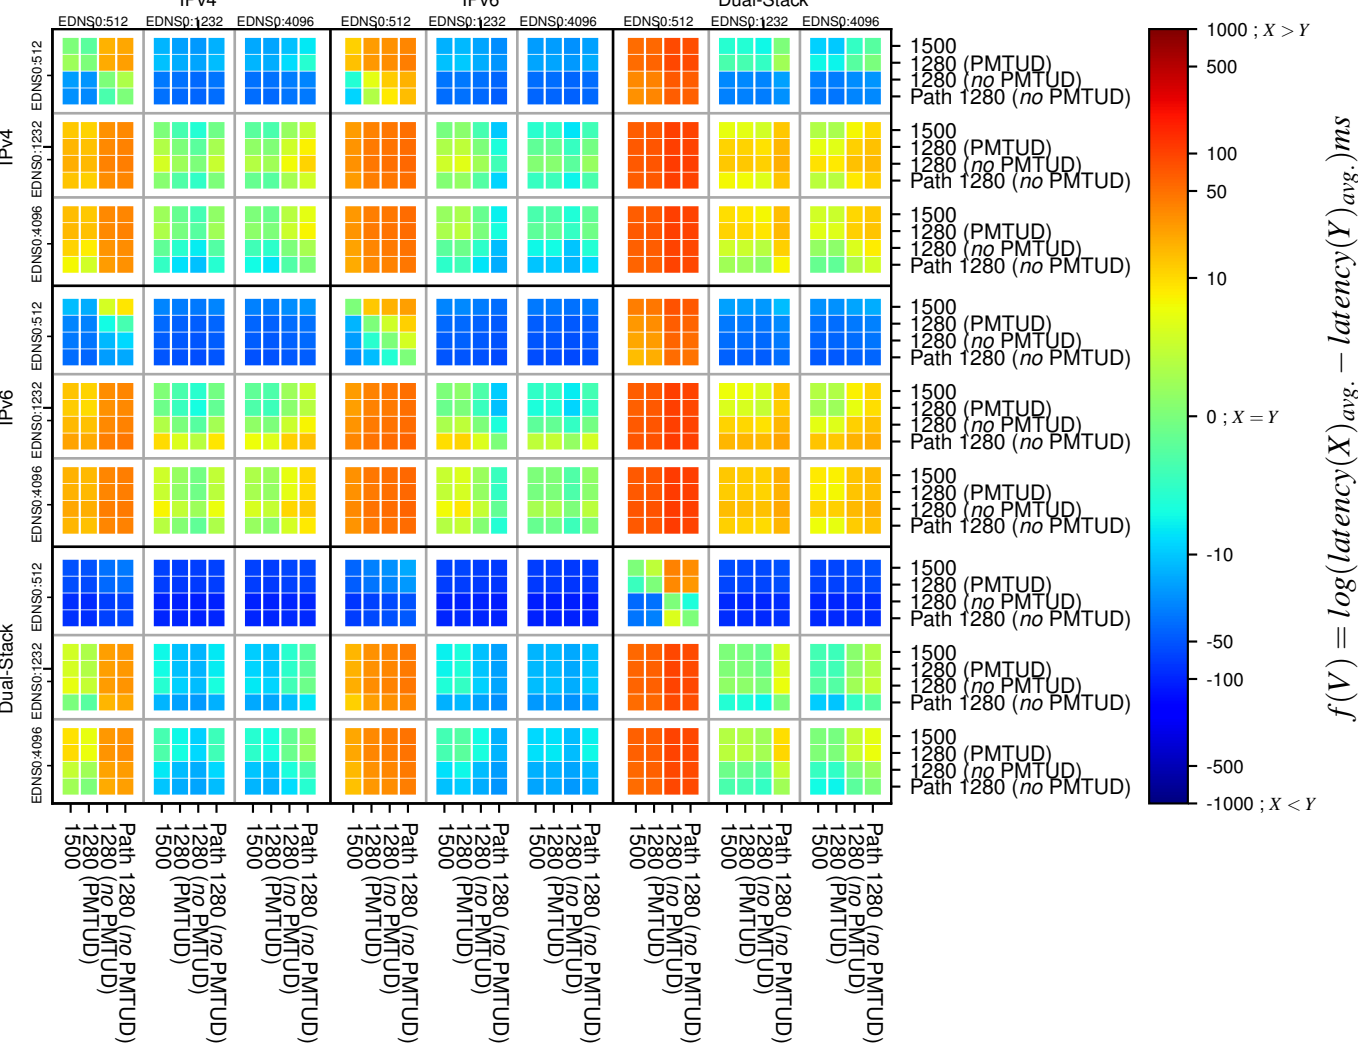

### All Zones without DNSSEC returning NOERROR for '.nl'