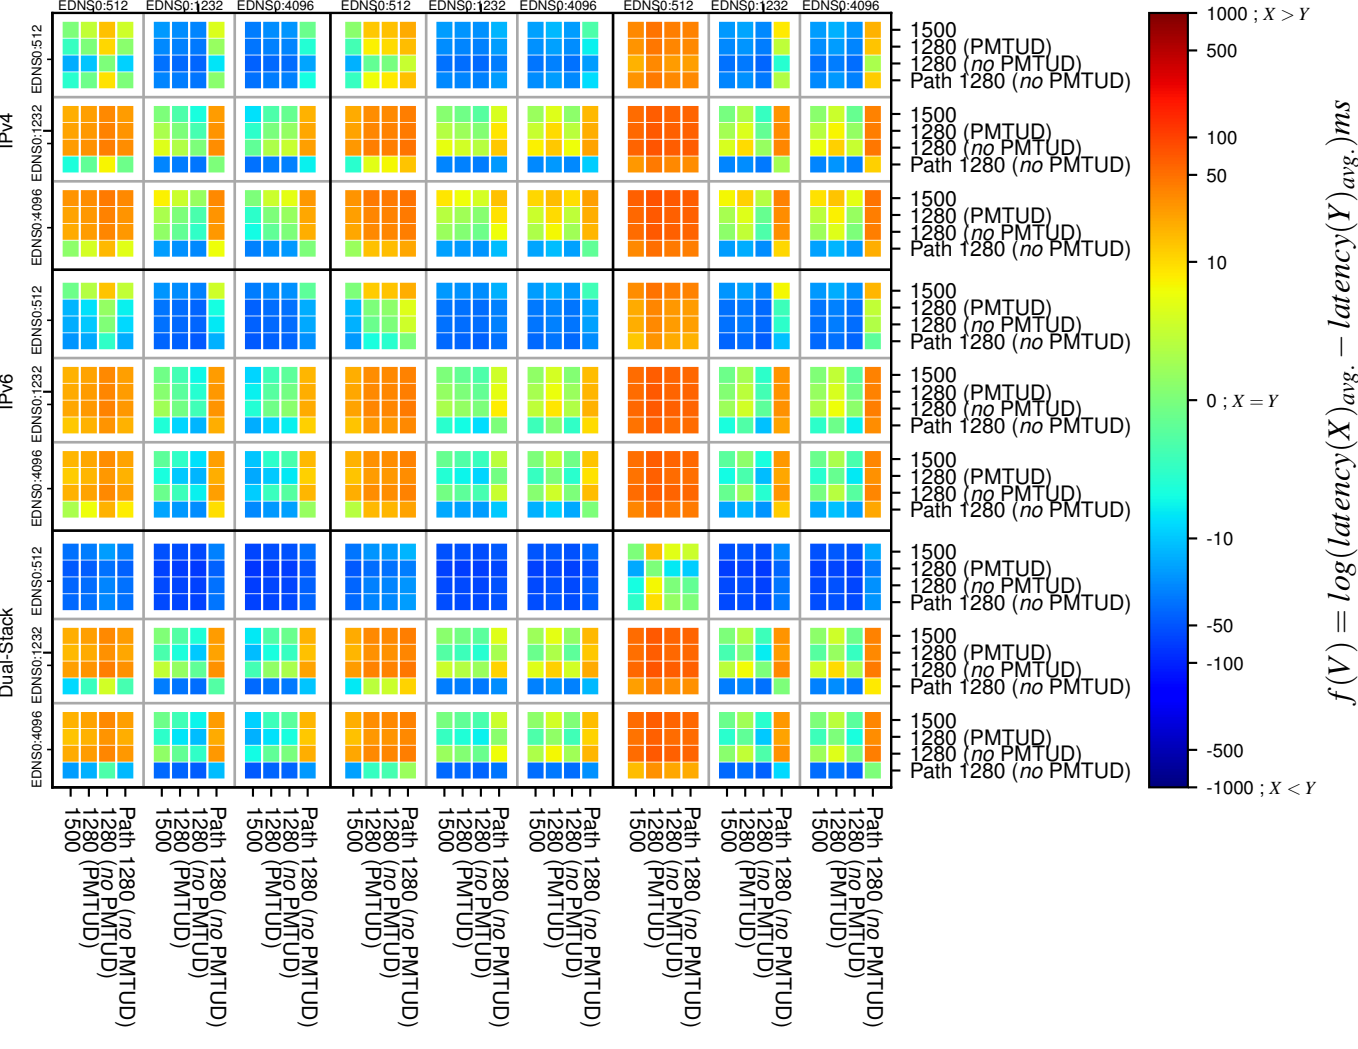

All Zones with DNSSEC returning NOERROR for '.nl'