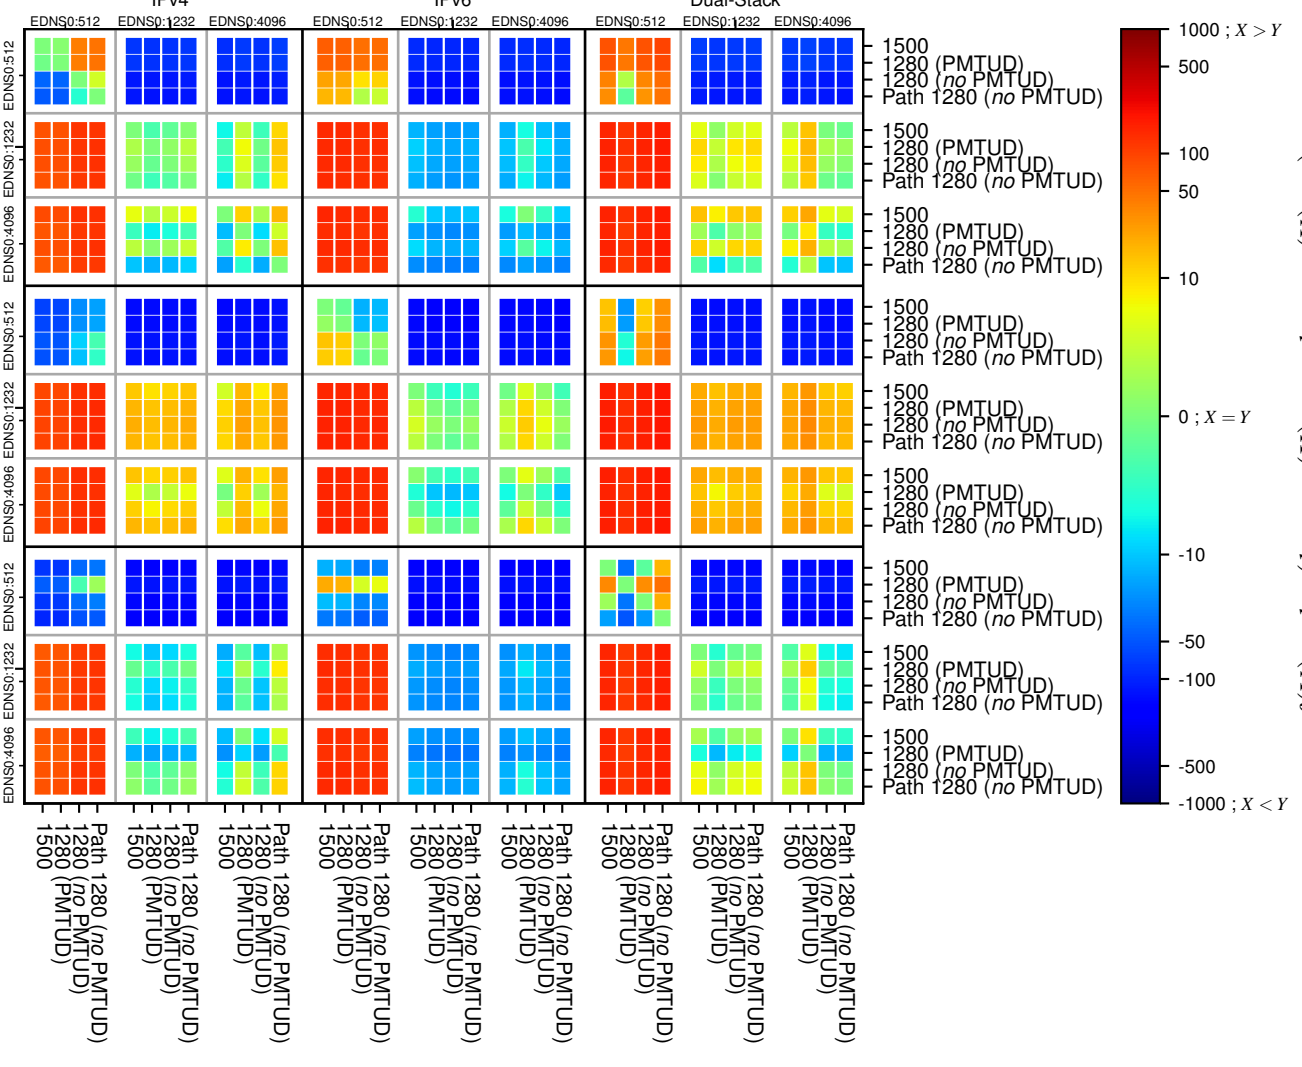

### All Zones without DNSSEC returning NOERROR for '.se'