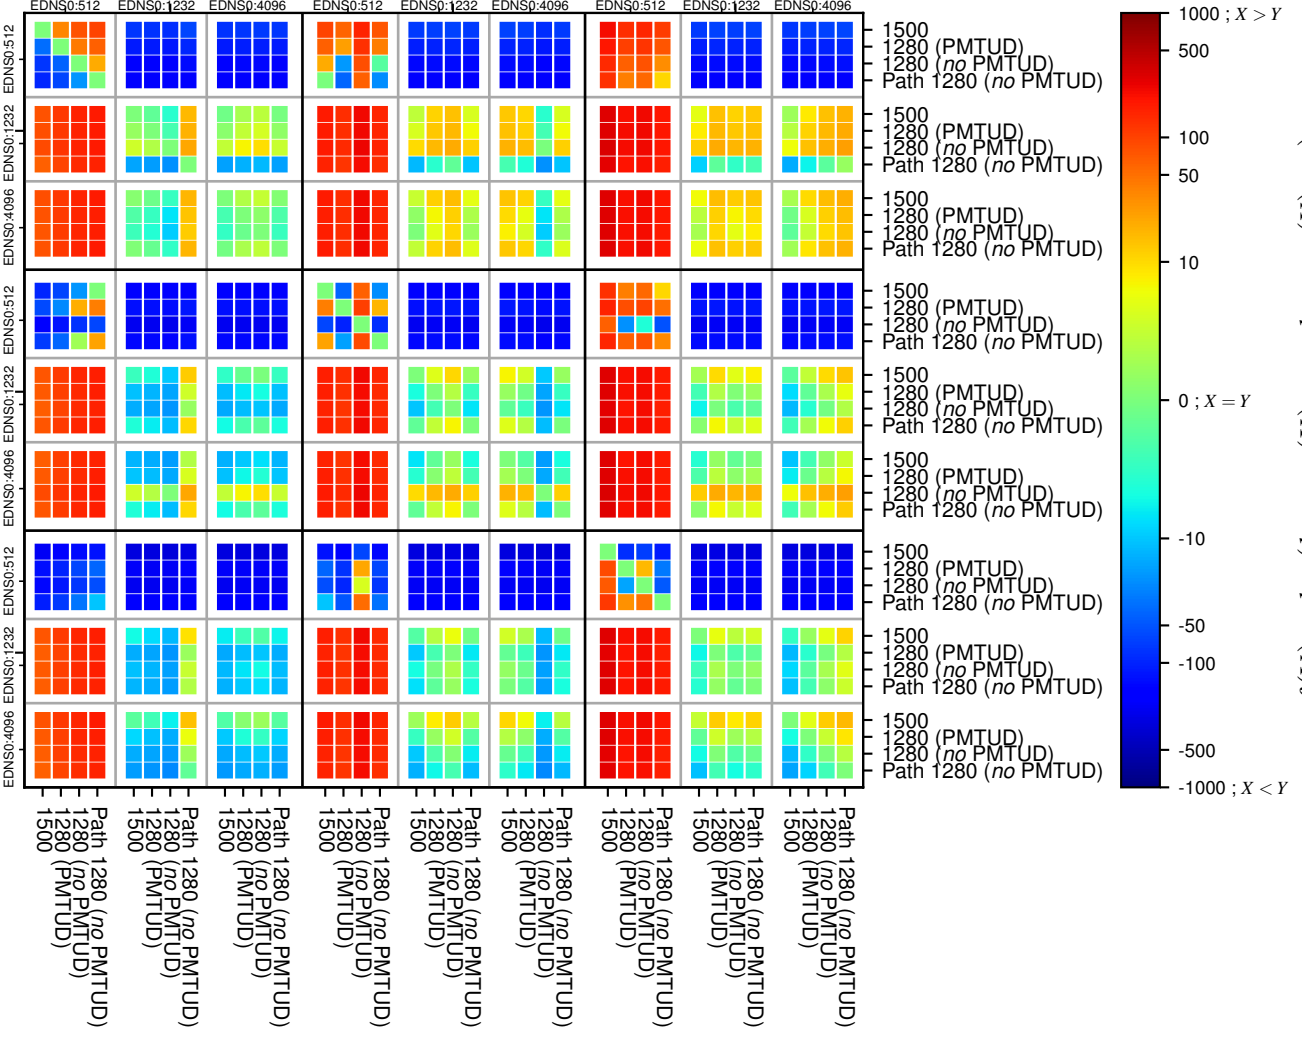

All Zones with DNSSEC returning NOERROR for '.se'