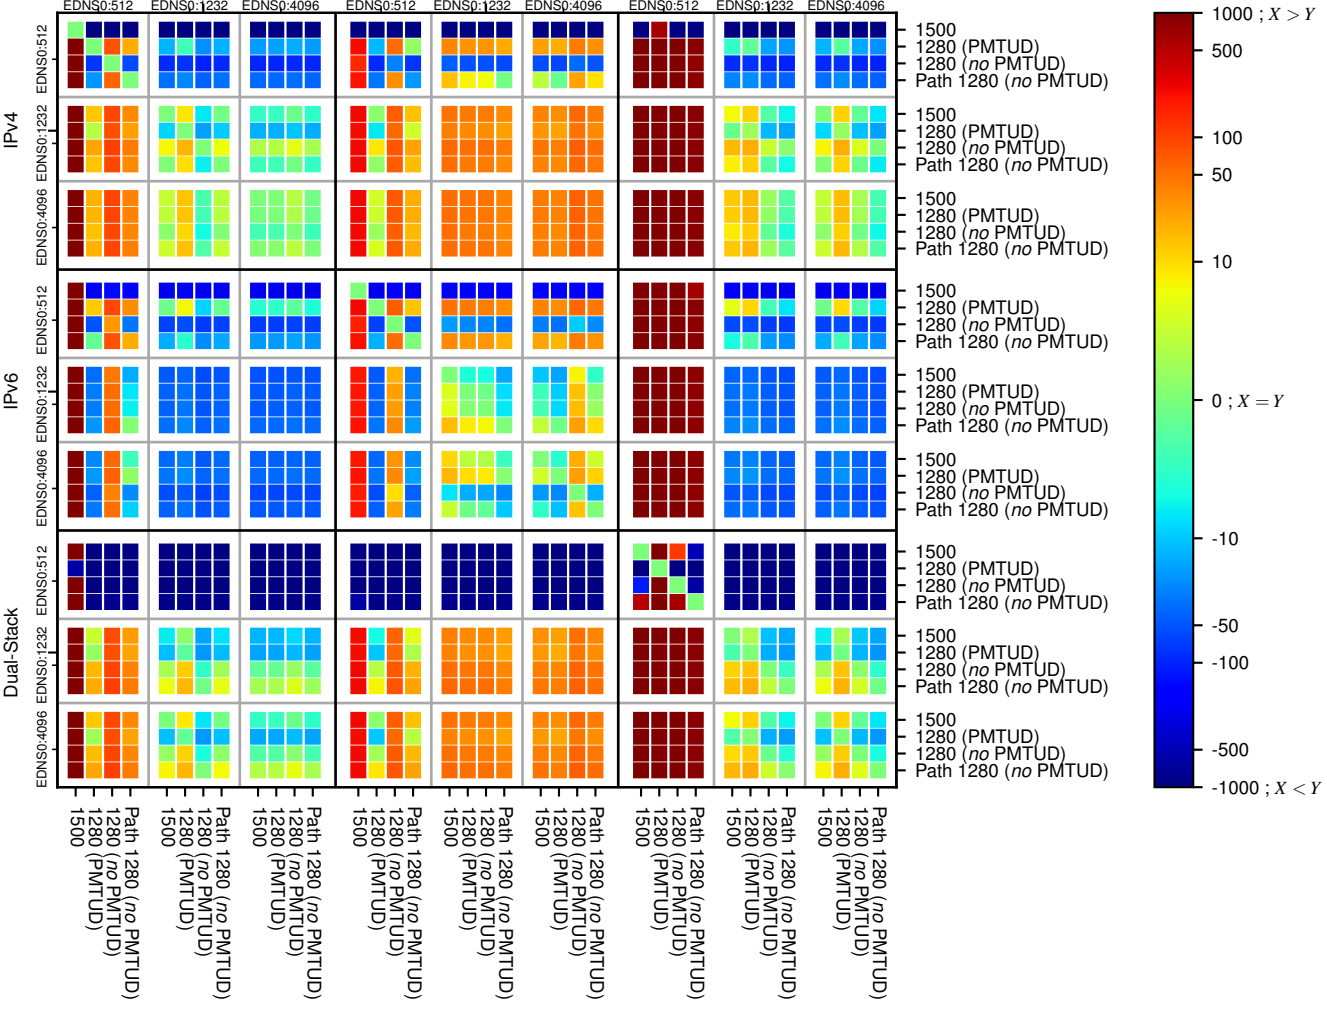

All Zones without DNSSEC returning NOERROR for '.de'

All Zones with DNSSEC returning NOERROR for '.de'

All Zones returning NOERROR for '.de'

$$f(V) = \log(\text{latency}(X)_{\text{median}} - \text{latency}(Y)_{\text{median}}) \text{ms}$$

$$f(V) = \log(\text{latency}(X)_{\text{median}} - \text{latency}(Y)_{\text{median}}) \text{ms}$$

$$f(V) = \log(\text{latency}(X)_{\text{median}} - \text{latency}(Y)_{\text{median}}) \text{ms}$$