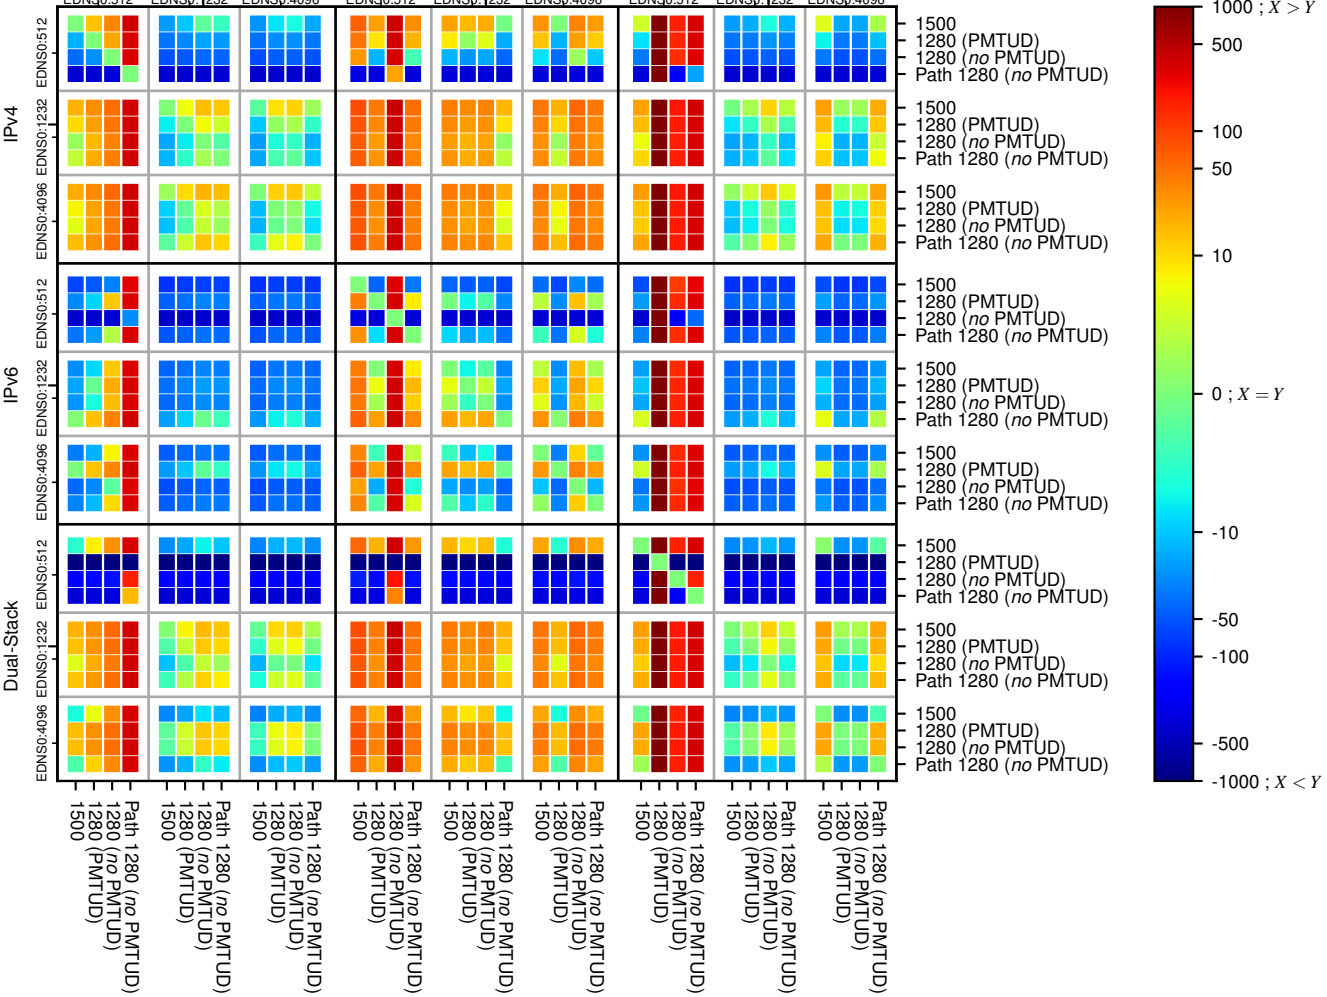

All Zones without DNSSEC returning NOERROR for '.de'

All Zones with DNSSEC returning NOERROR for '.de'

All Zones returning NOERROR for '.de'

$$f(V) = \log(\text{latency}(X)_{\text{median}} - \text{latency}(Y)_{\text{median}}) \text{ms}$$

$$f(V) = \log(\text{latency}(X)_{\text{median}} - \text{latency}(Y)_{\text{median}}) \text{ms}$$

$$f(V) = \log(\text{latency}(X)_{\text{median}} - \text{latency}(Y)_{\text{median}}) \text{ms}$$