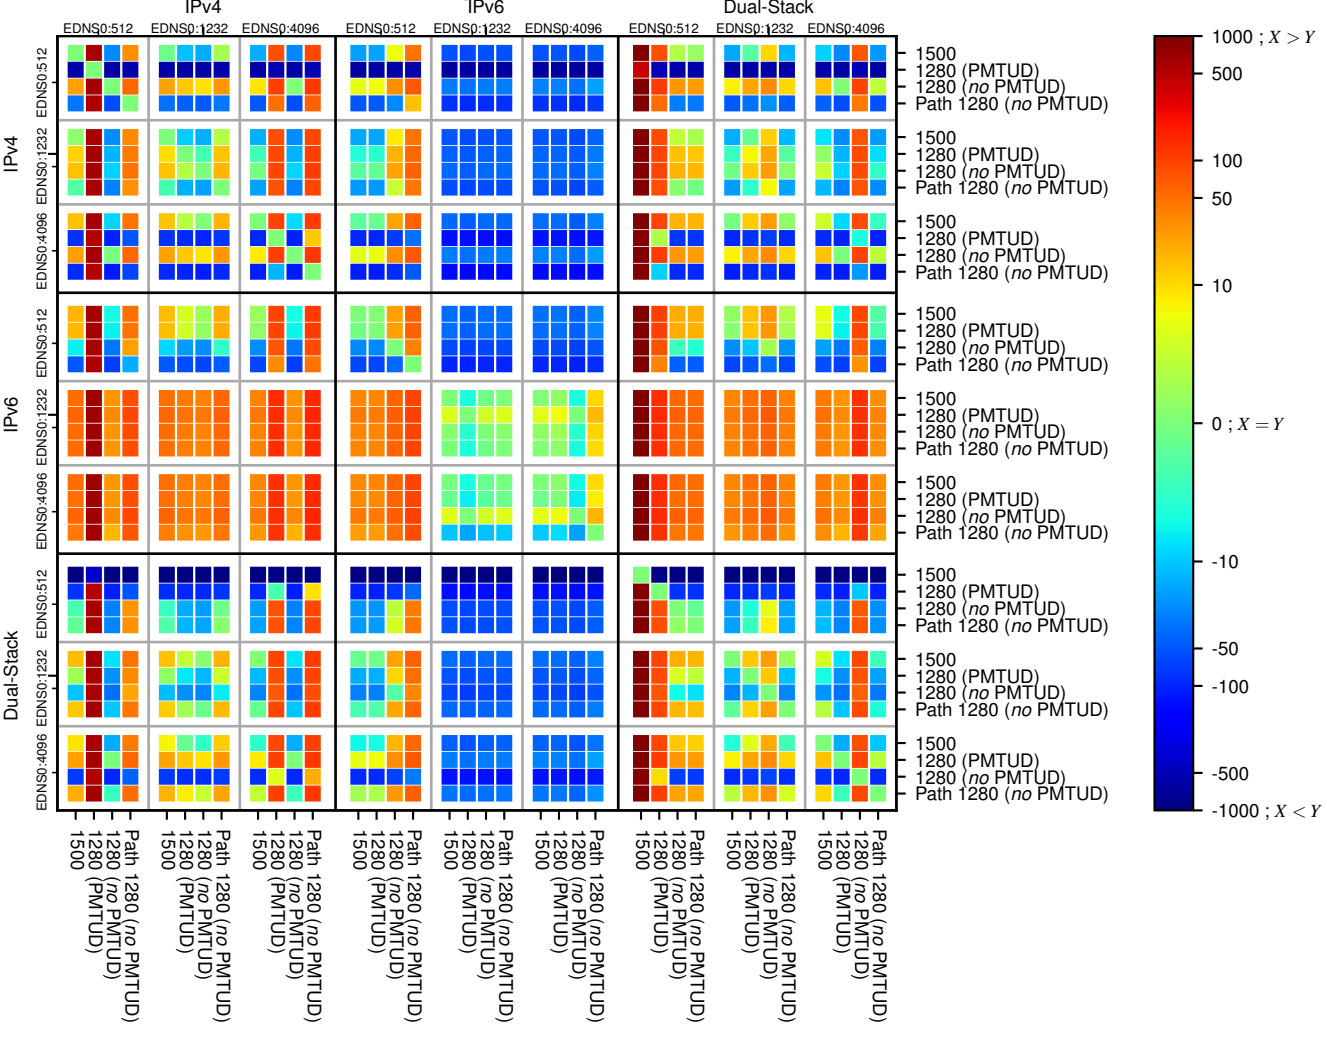

All Zones without DNSSEC returning NOERROR for '.de'

All Zones with DNSSEC returning NOERROR for '.de'

All Zones returning NOERROR for '.de'

$$f(V) = \log(\text{latency}(X)_{\text{median}} - \text{latency}(Y)_{\text{median}}) \text{ms}$$

$$f(V) = \log(\text{latency}(X)_{\text{median}} - \text{latency}(Y)_{\text{median}}) \text{ms}$$

$$f(V) = \log(\text{latency}(X)_{\text{median}} - \text{latency}(Y)_{\text{median}}) \text{ms}$$