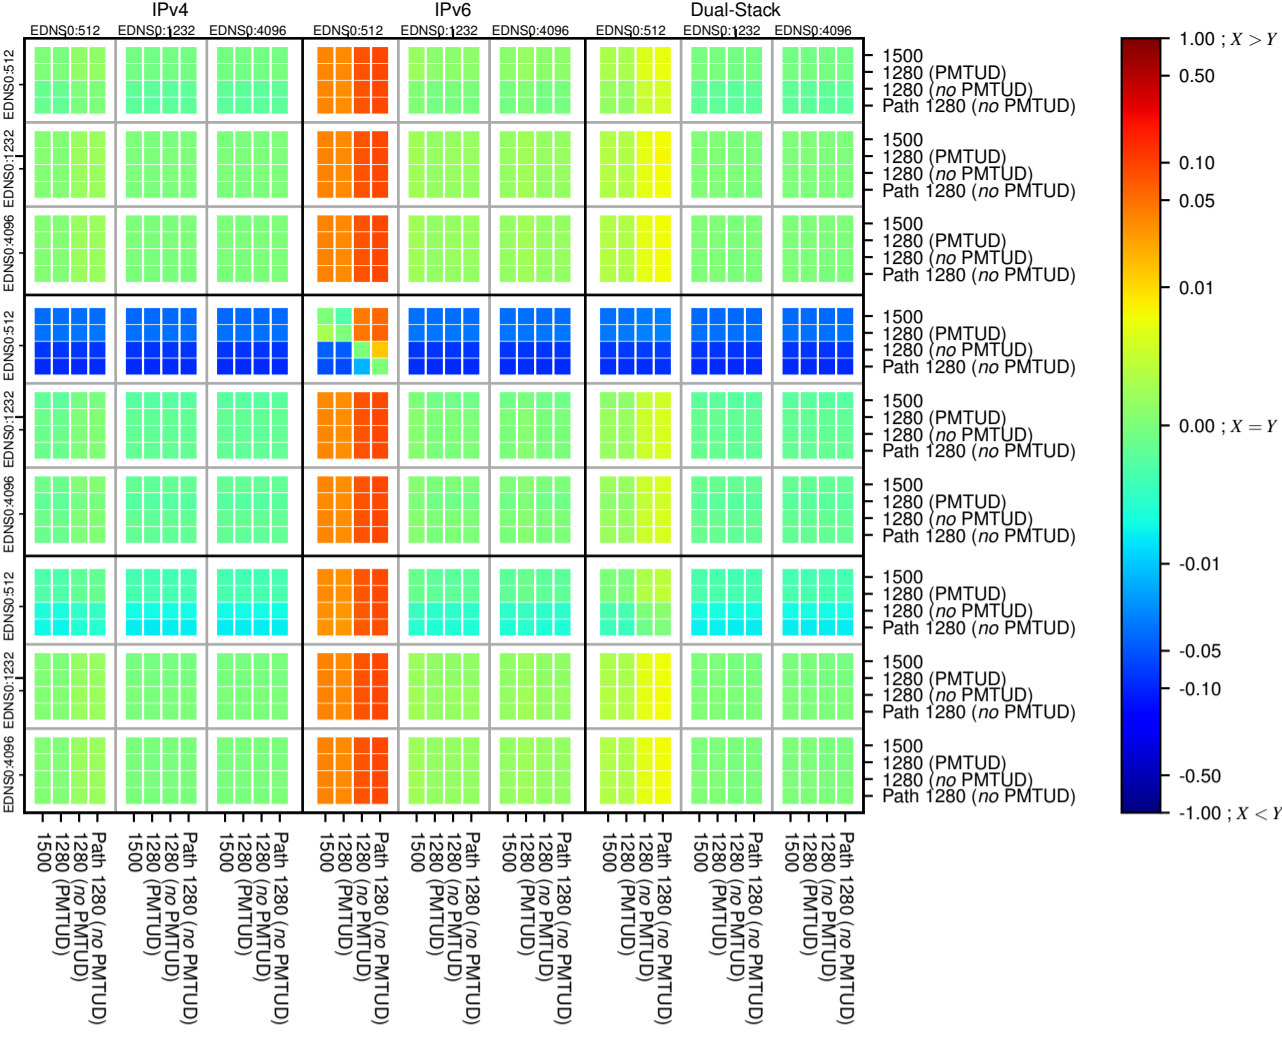

### All Zones without DNSSEC for '.com'

$$f(V) = |(X_{TIMEOUT} | \% - SERVFAIL) - (Y_{TIMEOUT} | \% - SERVFAIL)|$$

### All Zones with DNSSEC for '.com'

$$f(V) = |(X_{TIMEOUT} | \% - SERVFAIL) - (Y_{TIMEOUT} | \% - SERVFAIL)|$$

### All Zones for '.com'

$$f(V) = |(X_{TIMEOUT} | \% - SERVFAIL) - (Y_{TIMEOUT} | \% - SERVFAIL)|$$