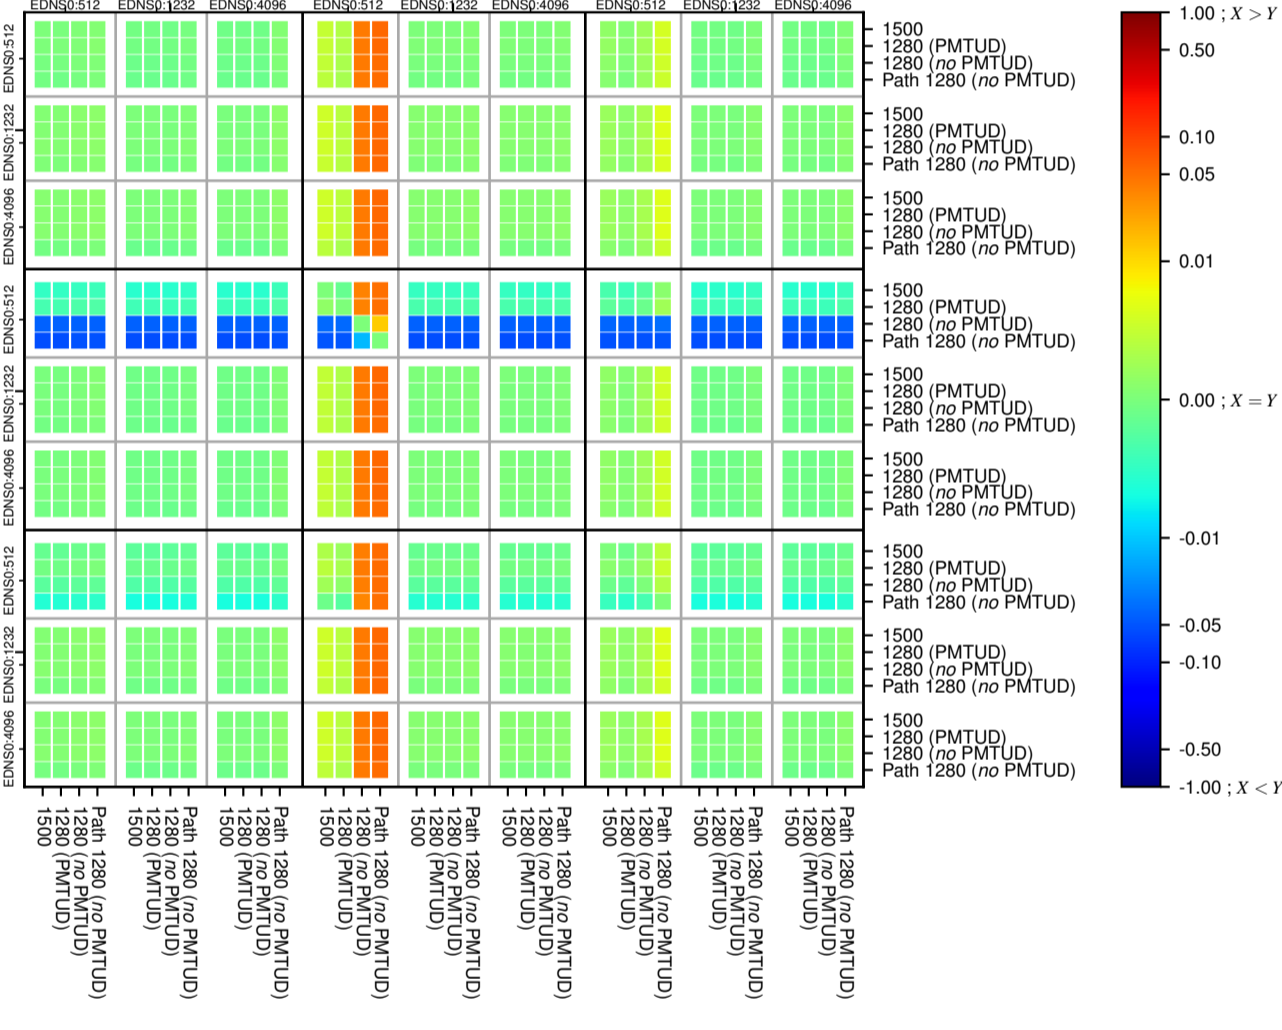

### All Zones without DNSSEC for '.com'

$$f(V) = |(X_{TIMEOUT} | \% - SERVFAIL) - (Y_{TIMEOUT} | \% - SERVFAIL)|$$

### All Zones with DNSSEC for '.com'

$$f(V) = |(X_{TIMEOUT} | \% - SERVFAIL) - (Y_{TIMEOUT} | \% - SERVFAIL)|$$

### All Zones for '.com'

$$f(V) = |(X_{TIMEOUT} | \% - SERVFAIL) - (Y_{TIMEOUT} | \% - SERVFAIL)|$$