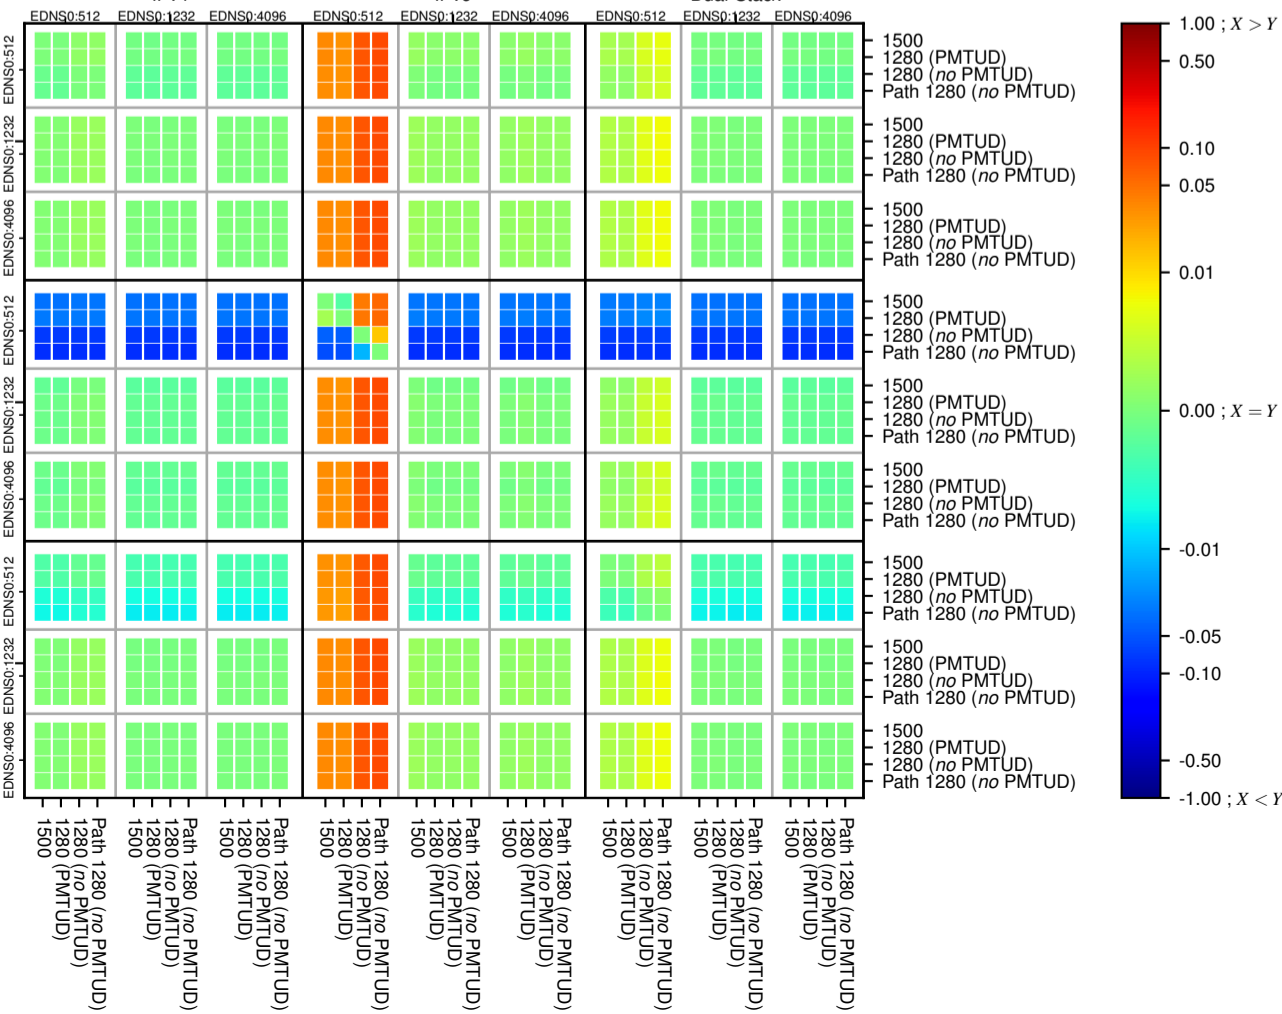

### All Zones without DNSSEC for '.com'

$$f(V) = |(X_{TIMEOUT} | \% - SERVFAIL) - (Y_{TIMEOUT} | \% - SERVFAIL)|$$

### All Zones with DNSSEC for '.com'

$$f(V) = |(X_{TIMEOUT} | \% - SERVFAIL) - (Y_{TIMEOUT} | \% - SERVFAIL)|$$

### All Zones for '.com'

$$f(V) = |(X_{TIMEOUT} | \% - SERVFAIL) - (Y_{TIMEOUT} | \% - SERVFAIL)|$$