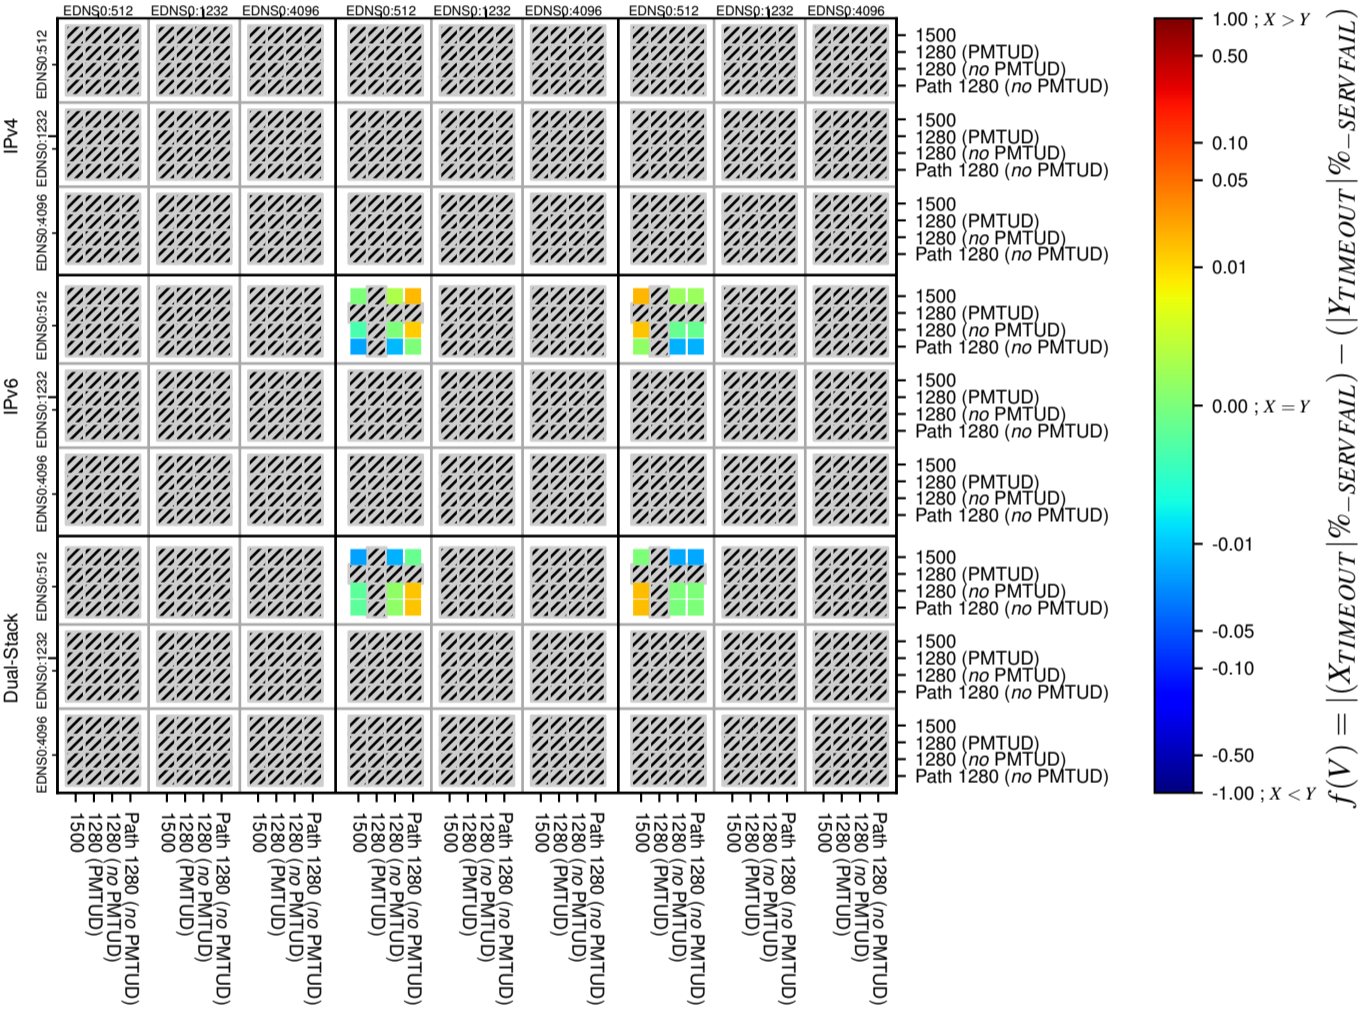

All Zones without DNSSEC for '.it'

All Zones with DNSSEC for '.it'

All Zones for '.it'

$$f(V) = |(X_{TIMEOUT} \% - SERVFAIL) - (Y_{TIMEOUT} \% - SERVFAIL)|$$

$$f(V) = |(X_{TIMEOUT} \% - SERVFAIL) - (Y_{TIMEOUT} \% - SERVFAIL)|$$

$$f(V) = |(X_{TIMEOUT} \% - SERVFAIL) - (Y_{TIMEOUT} \% - SERVFAIL)|$$