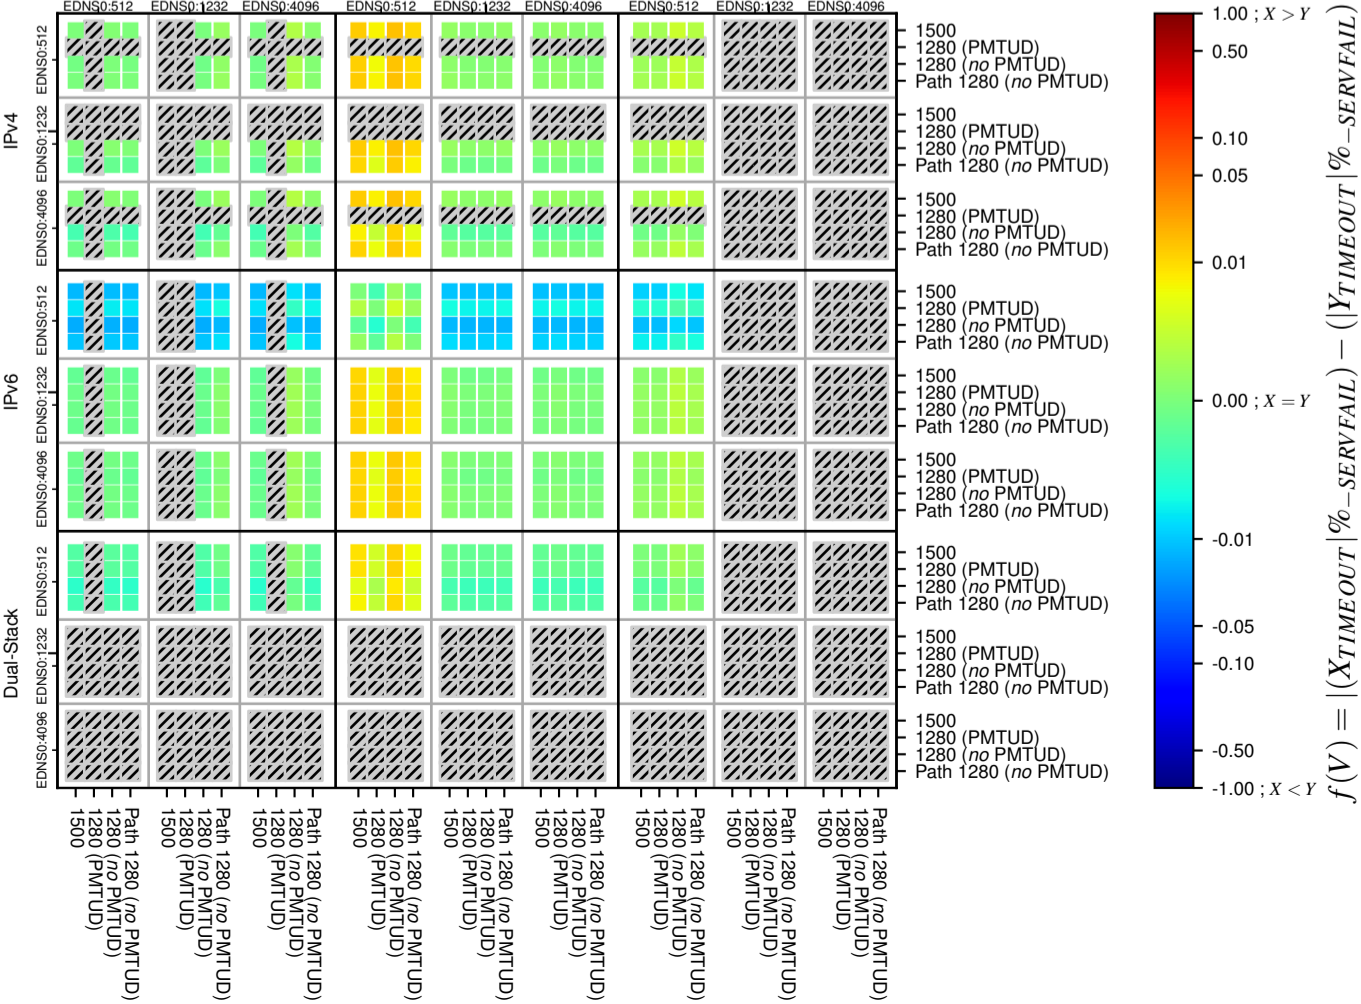

All Zones without DNSSEC for '.it'

All Zones with DNSSEC for '.it'

All Zones for '.it'

$$f(V) = |(X_{TIMEOUT} \% - SERVFAIL) - (Y_{TIMEOUT} \% - SERVFAIL)|$$

$$f(V) = |(X_{TIMEOUT} \% - SERVFAIL) - (Y_{TIMEOUT} \% - SERVFAIL)|$$

$$f(V) = |(X_{TIMEOUT} \% - SERVFAIL) - (Y_{TIMEOUT} \% - SERVFAIL)|$$