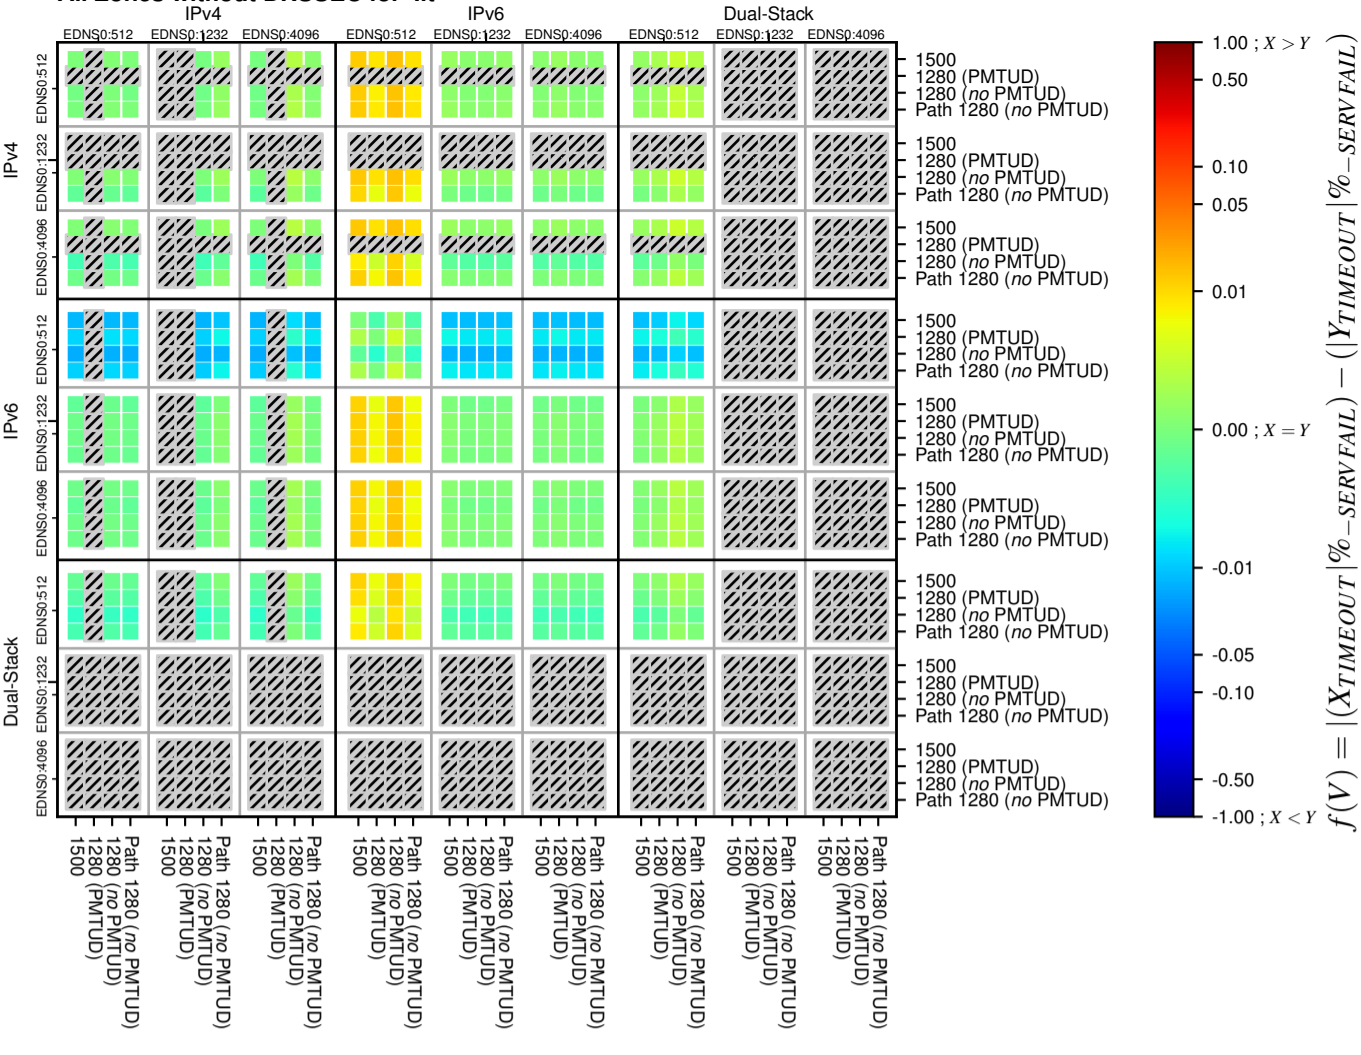

All Zones without DNSSEC for '.it'

All Zones with DNSSEC for '.it'

All Zones for '.it'

$$f(V) = |(X_{TIMEOUT} \% - SERVFAIL) - (Y_{TIMEOUT} \% - SERVFAIL)|$$

$$f(V) = |(X_{TIMEOUT} \% - SERVFAIL) - (Y_{TIMEOUT} \% - SERVFAIL)|$$

$$f(V) = |(X_{TIMEOUT} \% - SERVFAIL) - (Y_{TIMEOUT} \% - SERVFAIL)|$$