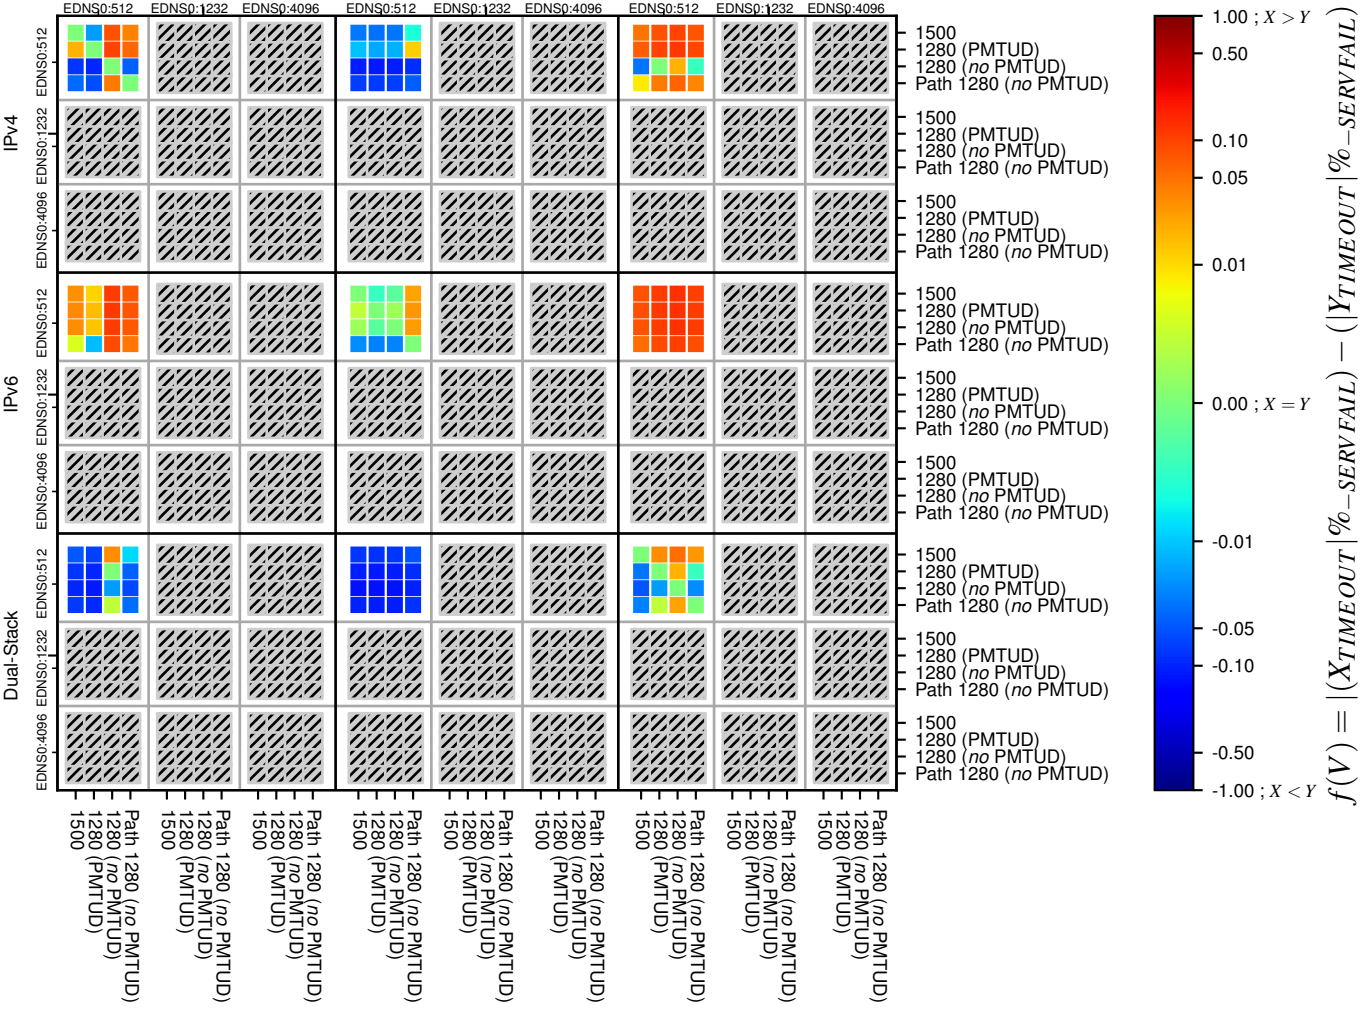

All Zones without DNSSEC for '.jp'

All Zones with DNSSEC for '.jp'

All Zones for '.jp'

$$f(V) = |(X_{TIMEOUT} | \% - SERVFAIL) - (Y_{TIMEOUT} | \% - SERVFAIL)|$$

$$f(V) = |(X_{TIMEOUT} | \% - SERVFAIL) - (Y_{TIMEOUT} | \% - SERVFAIL)|$$

$$f(V) = |(X_{TIMEOUT} | \% - SERVFAIL) - (Y_{TIMEOUT} | \% - SERVFAIL)|$$