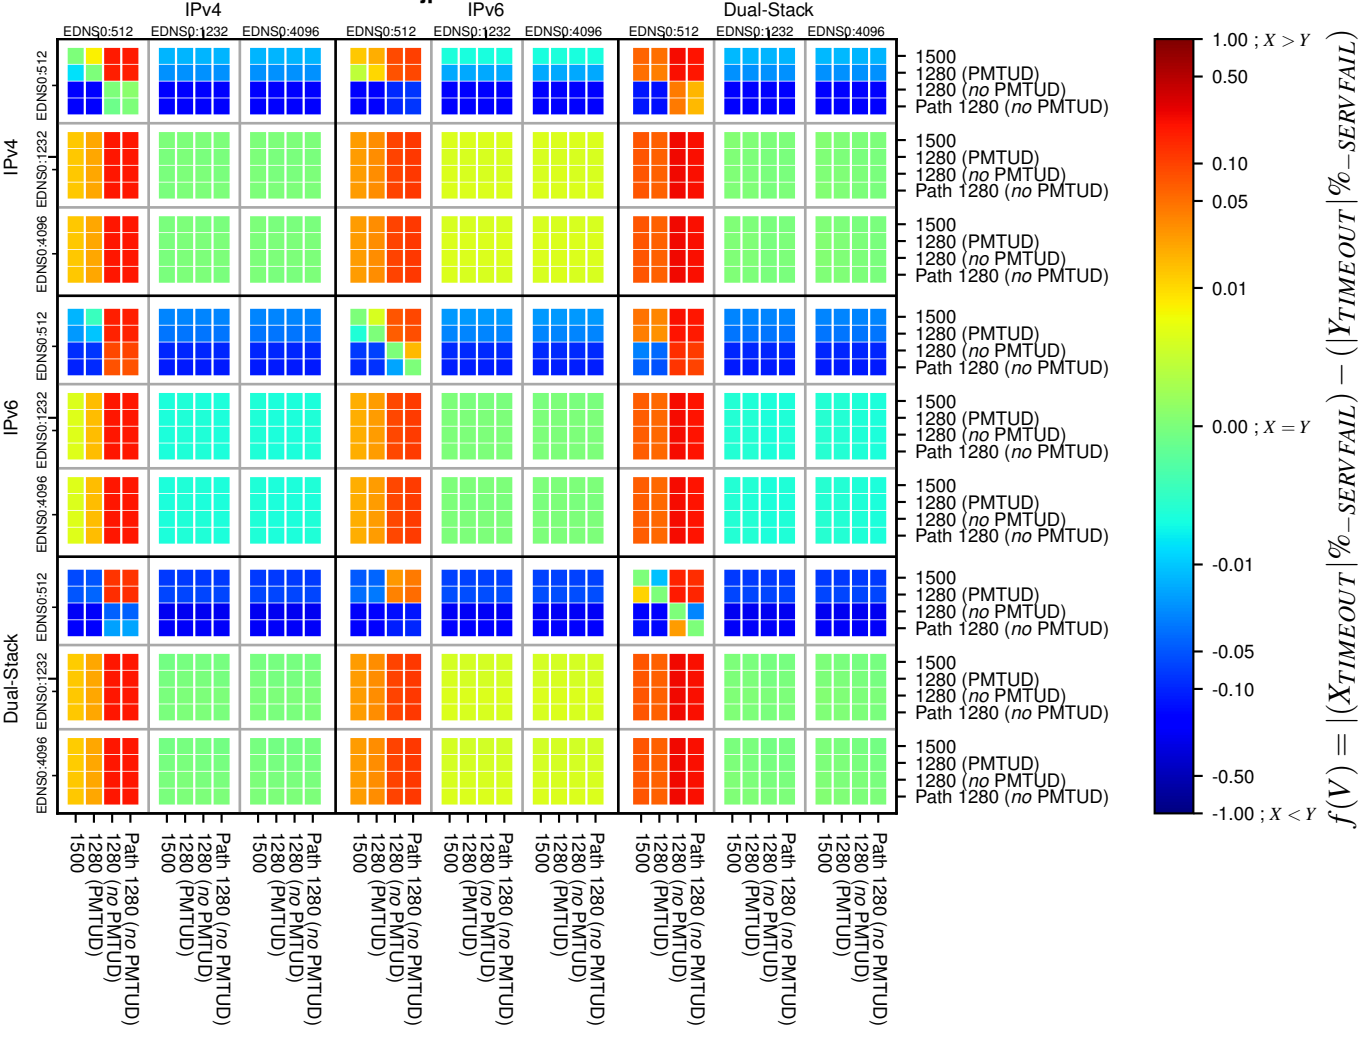

All Zones without DNSSEC for '.jp'

All Zones with DNSSEC for '.jp'

All Zones for '.jp'

$$f(V) = |(X_{TIMEOUT} | \% - SERVFAIL) - (Y_{TIMEOUT} | \% - SERVFAIL)|$$

$$f(V) = |(X_{TIMEOUT} | \% - SERVFAIL) - (Y_{TIMEOUT} | \% - SERVFAIL)|$$

$$f(V) = |(X_{TIMEOUT} | \% - SERVFAIL) - (Y_{TIMEOUT} | \% - SERVFAIL)|$$