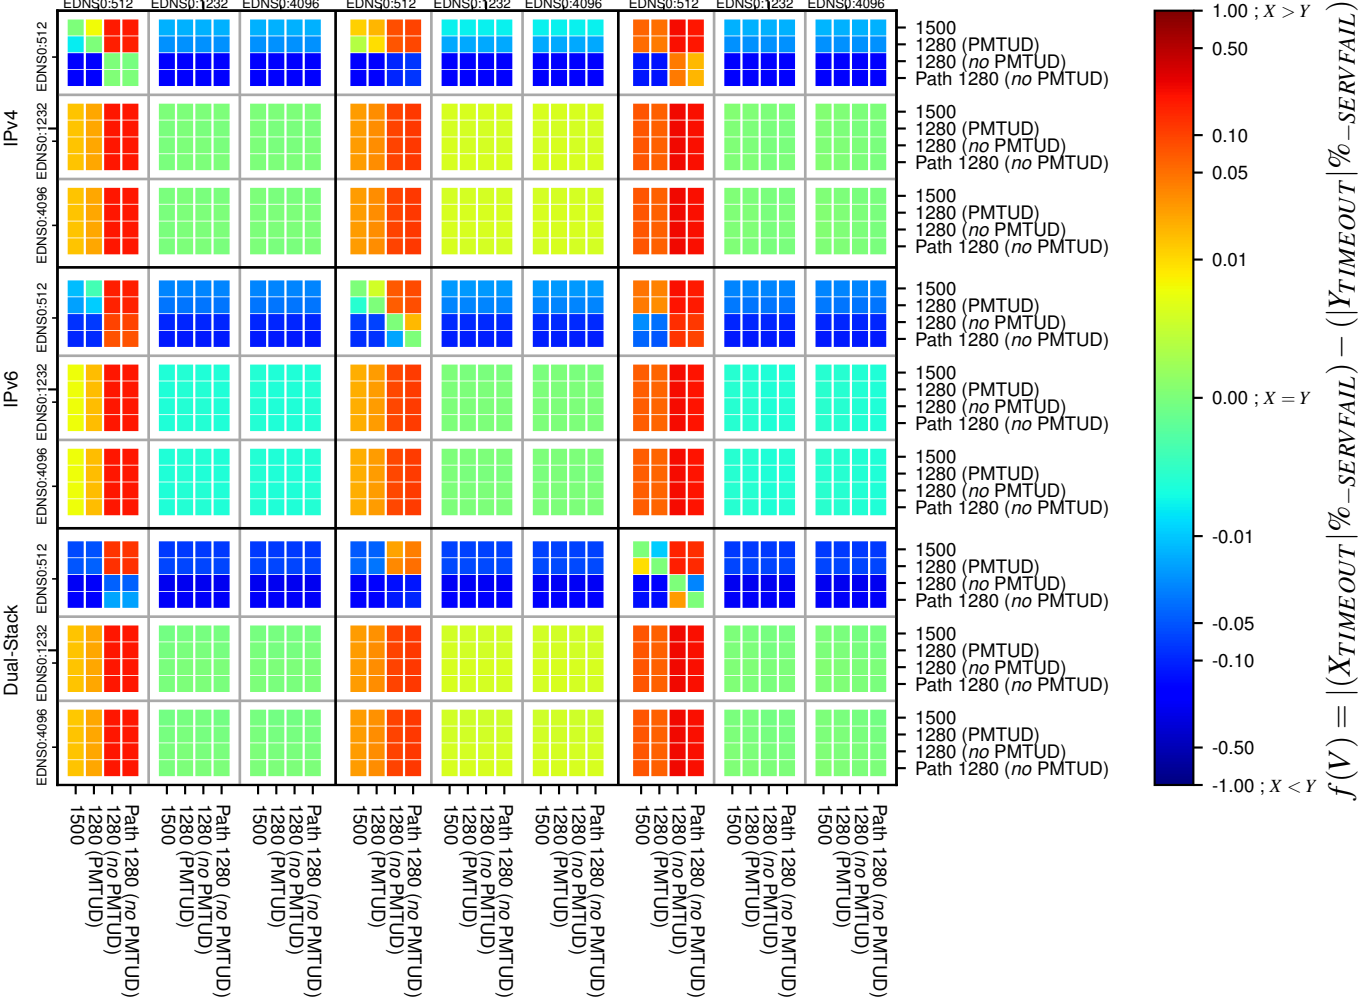

All Zones without DNSSEC for '.jp'

All Zones with DNSSEC for '.jp'

All Zones for '.jp'

$$f(V) = |(X_{TIMEOUT} | \% - SERVFAIL) - (Y_{TIMEOUT} | \% - SERVFAIL)|$$

$$f(V) = |(X_{TIMEOUT} | \% - SERVFAIL) - (Y_{TIMEOUT} | \% - SERVFAIL)|$$

$$f(V) = |(X_{TIMEOUT} | \% - SERVFAIL) - (Y_{TIMEOUT} | \% - SERVFAIL)|$$