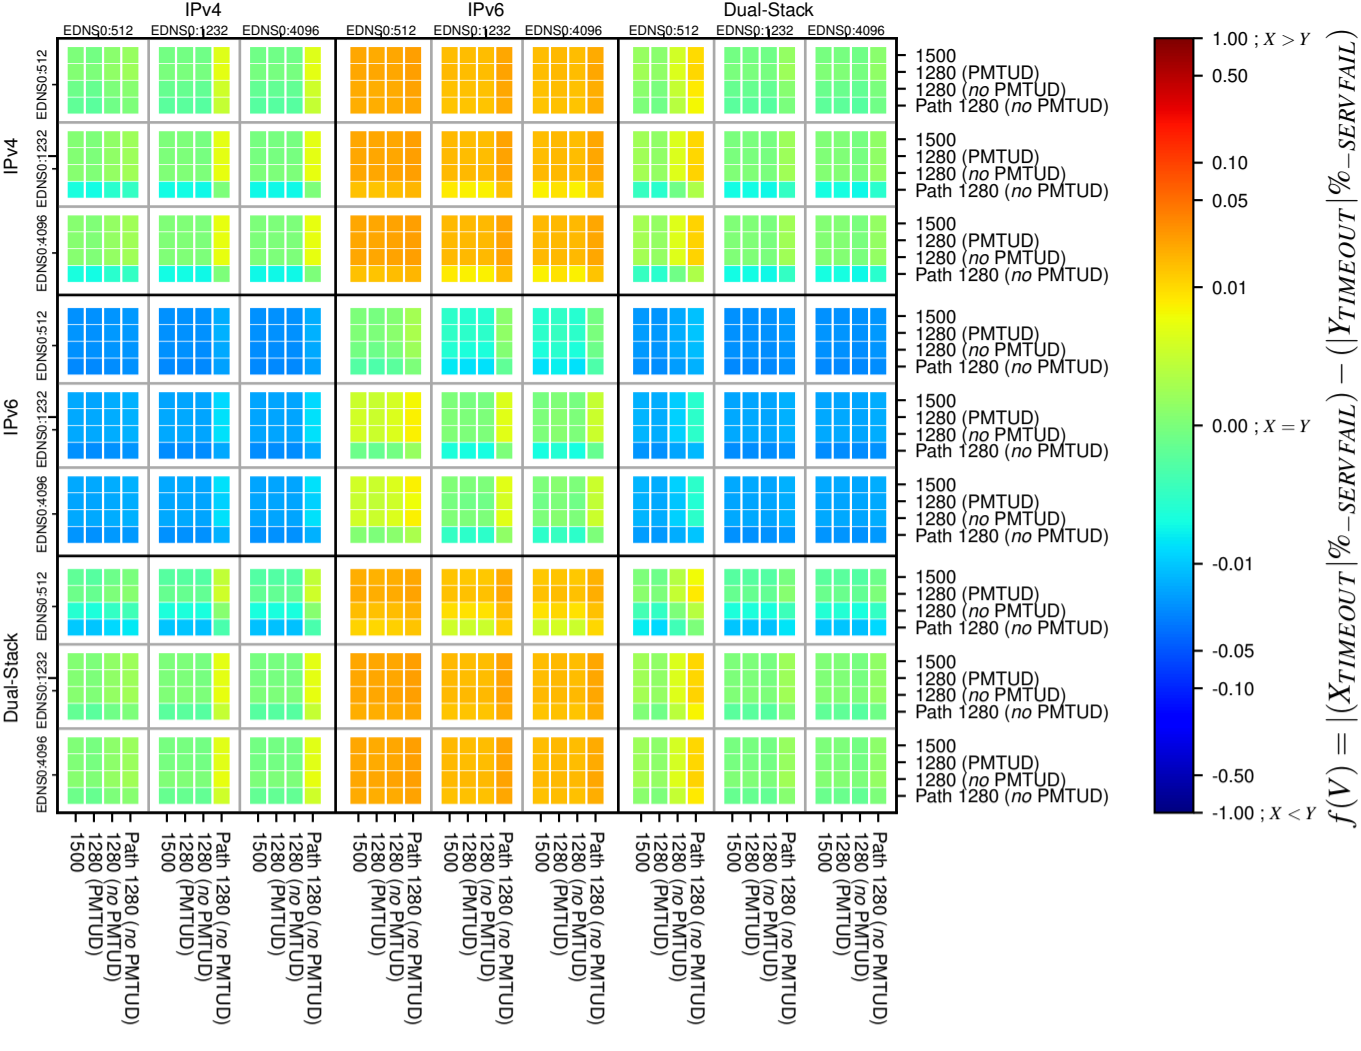

### All Zones without DNSSEC for '.nl'