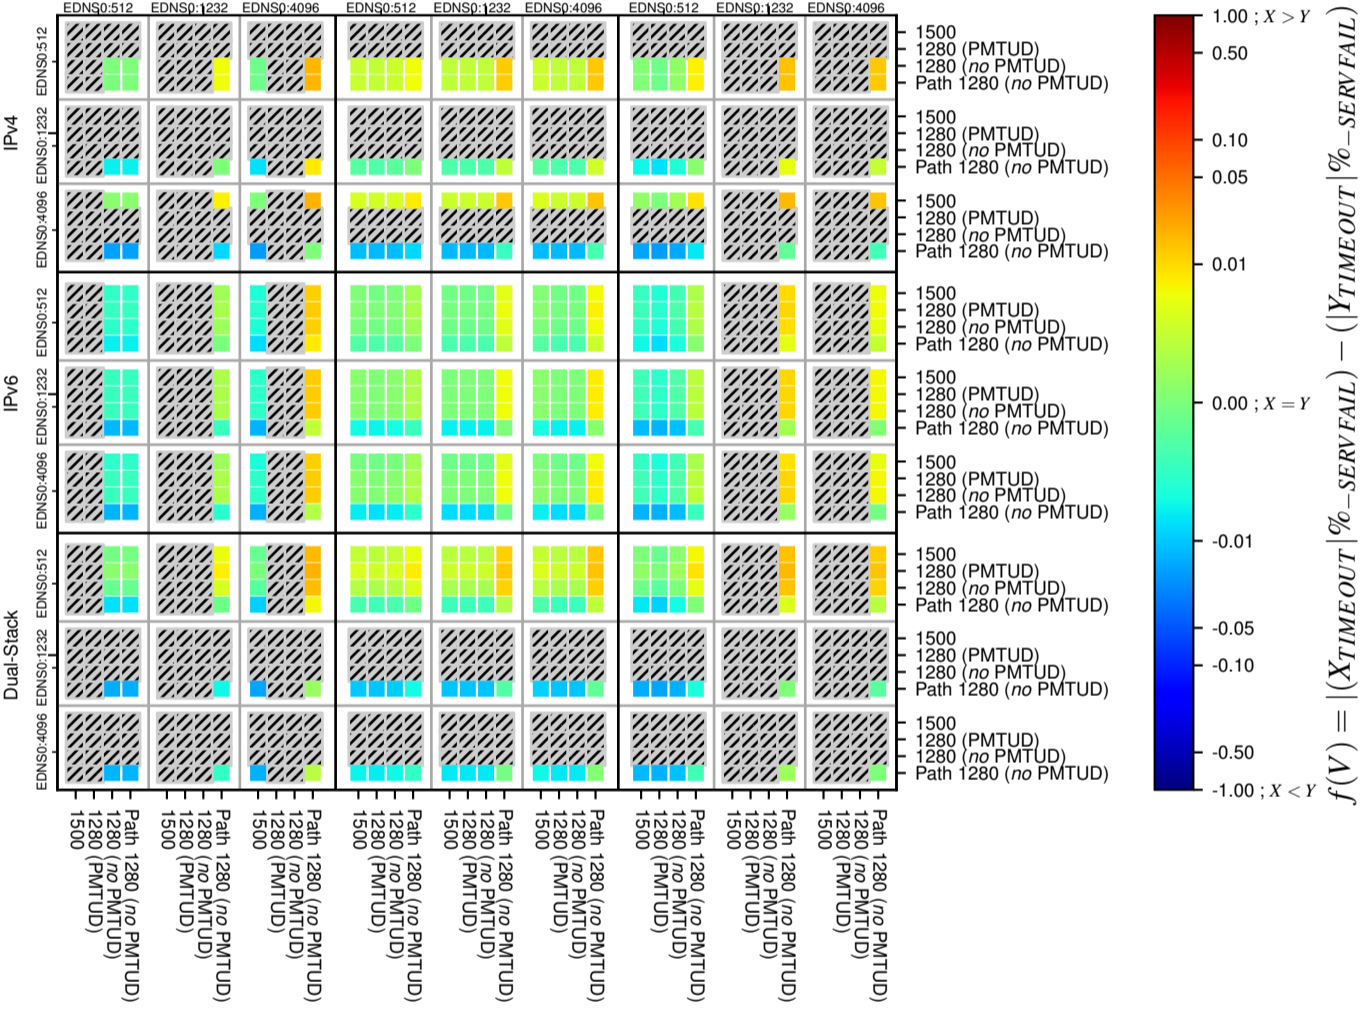

All Zones with DNSSEC for '.nl'