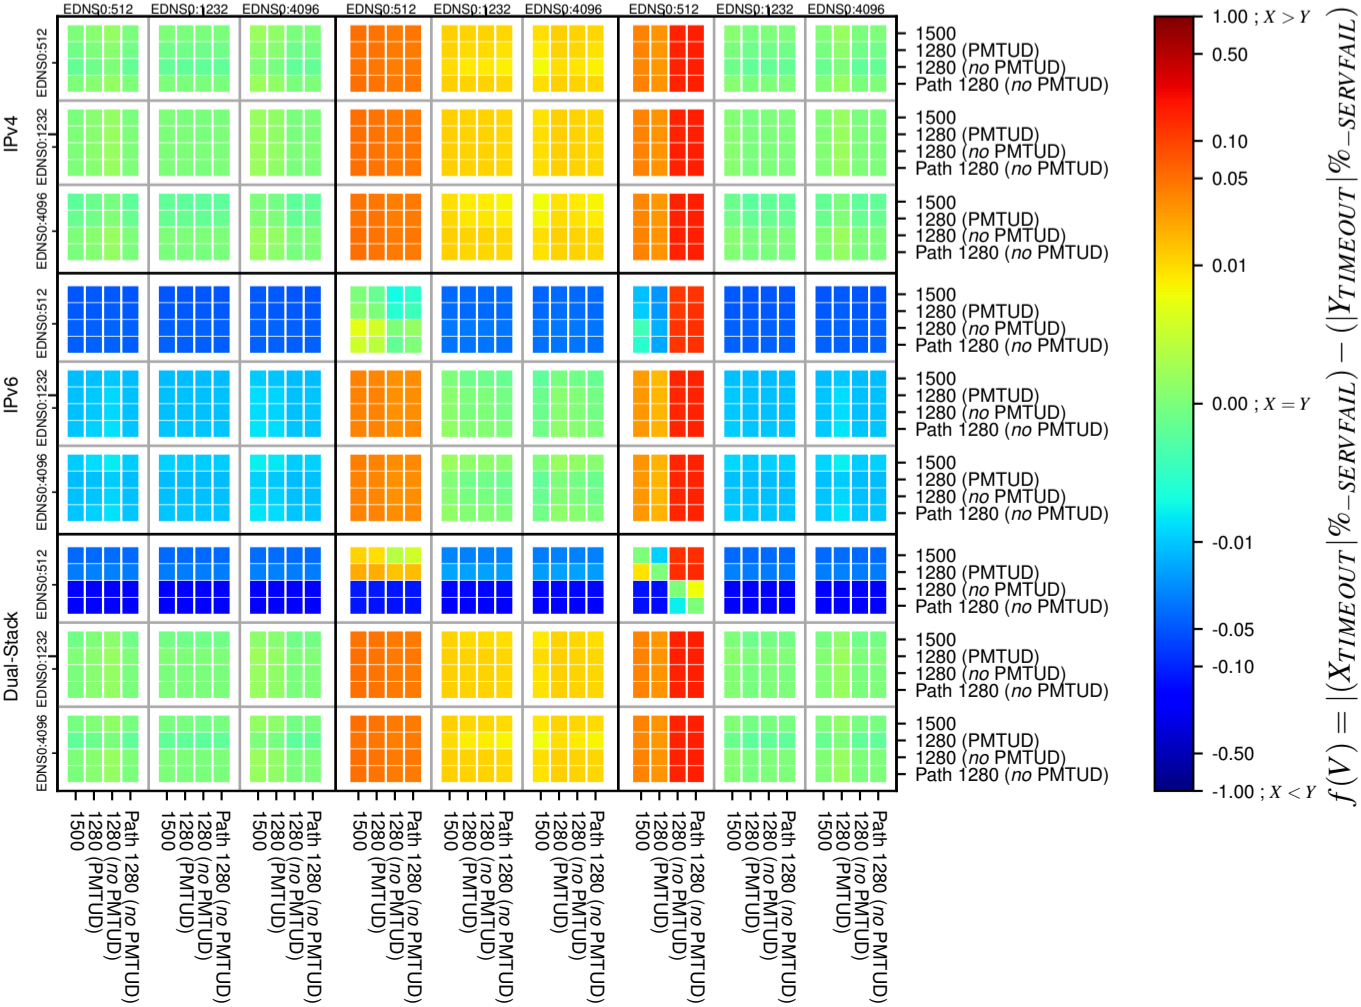

All Zones without DNSSEC for '.ru'

All Zones with DNSSEC for '.ru'

All Zones for '.ru'

$$f(V) = |(X_{TIMEOUT} \% - SERVFAIL) - (Y_{TIMEOUT} \% - SERVFAIL)|$$

$$f(V) = |(X_{TIMEOUT} \% - SERVFAIL) - (Y_{TIMEOUT} \% - SERVFAIL)|$$

$$f(V) = |(X_{TIMEOUT} \% - SERVFAIL) - (Y_{TIMEOUT} \% - SERVFAIL)|$$