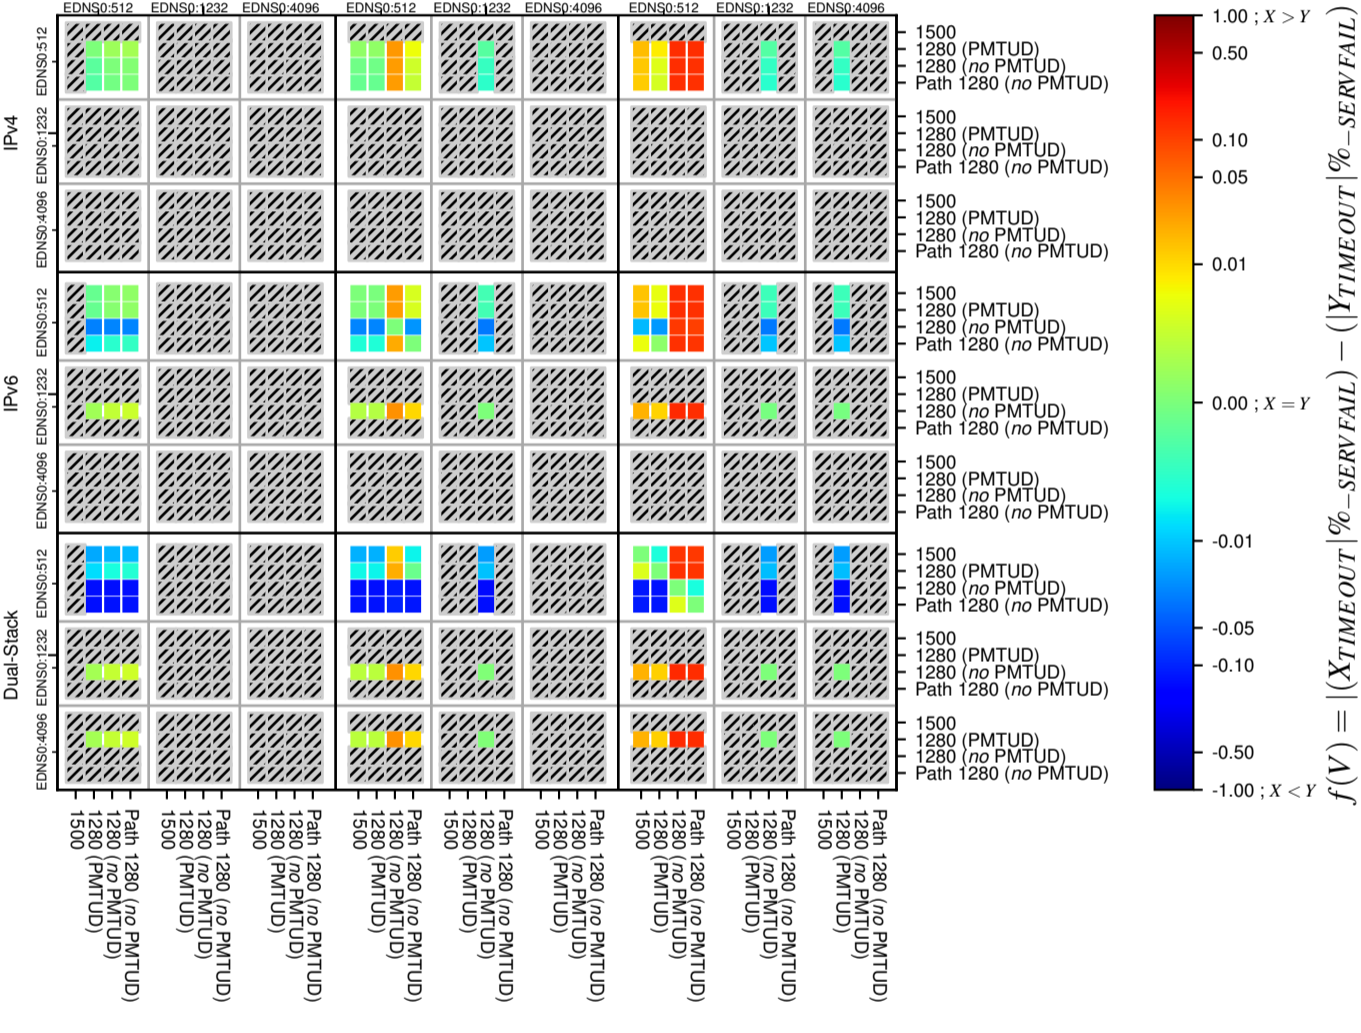

All Zones without DNSSEC for '.ru'

All Zones with DNSSEC for '.ru'

All Zones for '.ru'

$$f(V) = |(X_{TIMEOUT} \% - SERVFAIL) - (Y_{TIMEOUT} \% - SERVFAIL)|$$

$$f(V) = |(X_{TIMEOUT} \% - SERVFAIL) - (Y_{TIMEOUT} \% - SERVFAIL)|$$

$$f(V) = |(X_{TIMEOUT} \% - SERVFAIL) - (Y_{TIMEOUT} \% - SERVFAIL)|$$