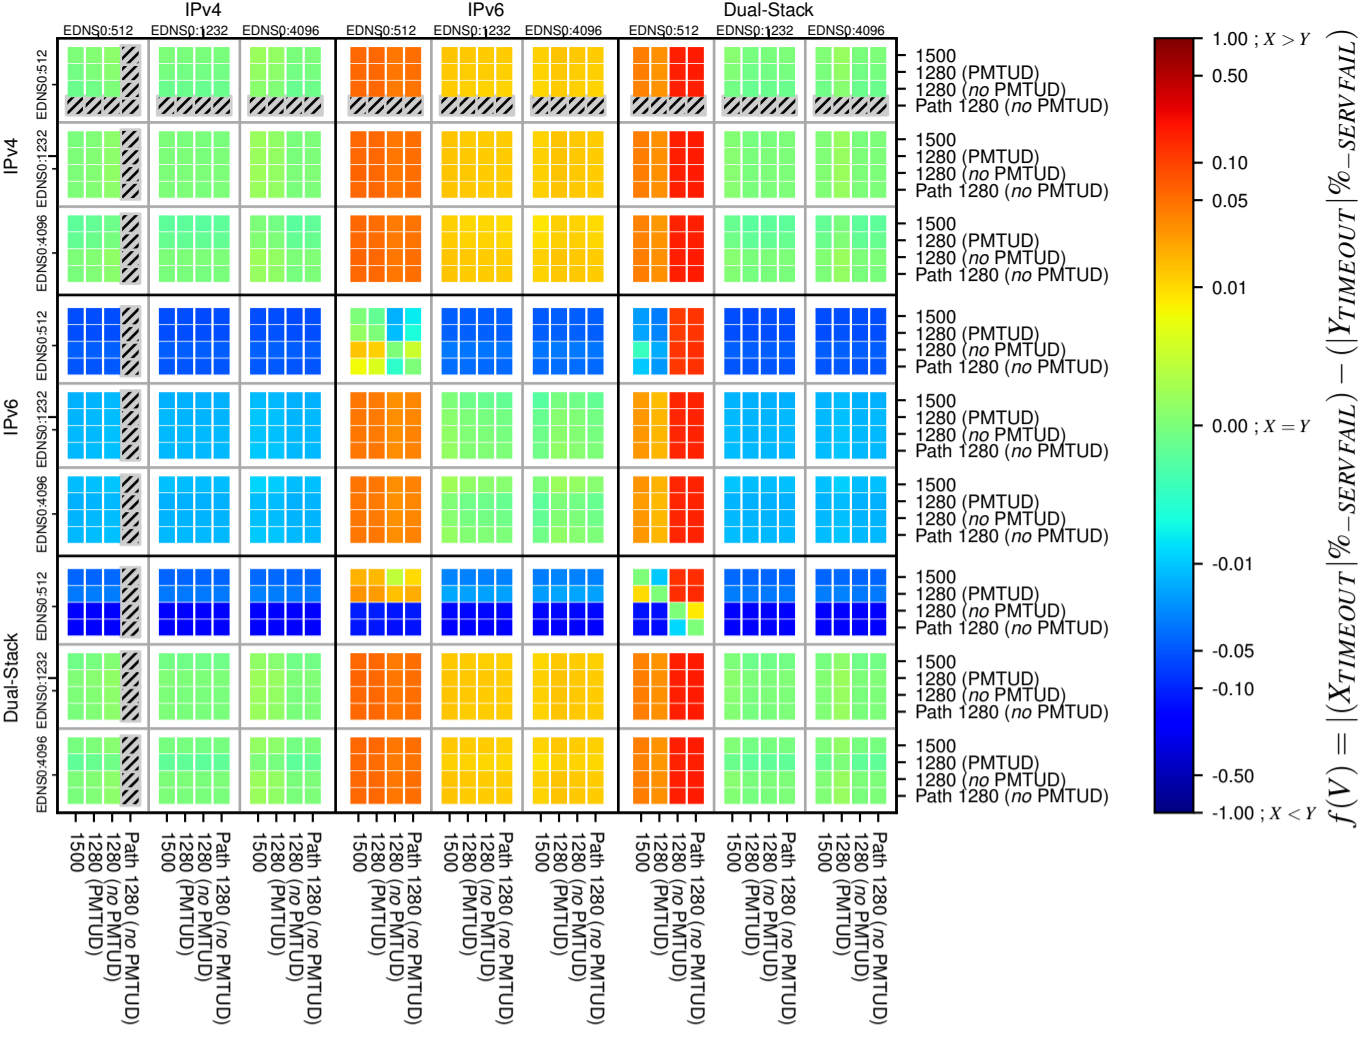

All Zones without DNSSEC for '.ru'

All Zones with DNSSEC for '.ru'

All Zones for '.ru'

$$f(V) = |(X_{TIMEOUT} \% - SERVFAIL) - (Y_{TIMEOUT} \% - SERVFAIL)|$$

$$f(V) = |(X_{TIMEOUT} \% - SERVFAIL) - (Y_{TIMEOUT} \% - SERVFAIL)|$$

$$f(V) = |(X_{TIMEOUT} \% - SERVFAIL) - (Y_{TIMEOUT} \% - SERVFAIL)|$$