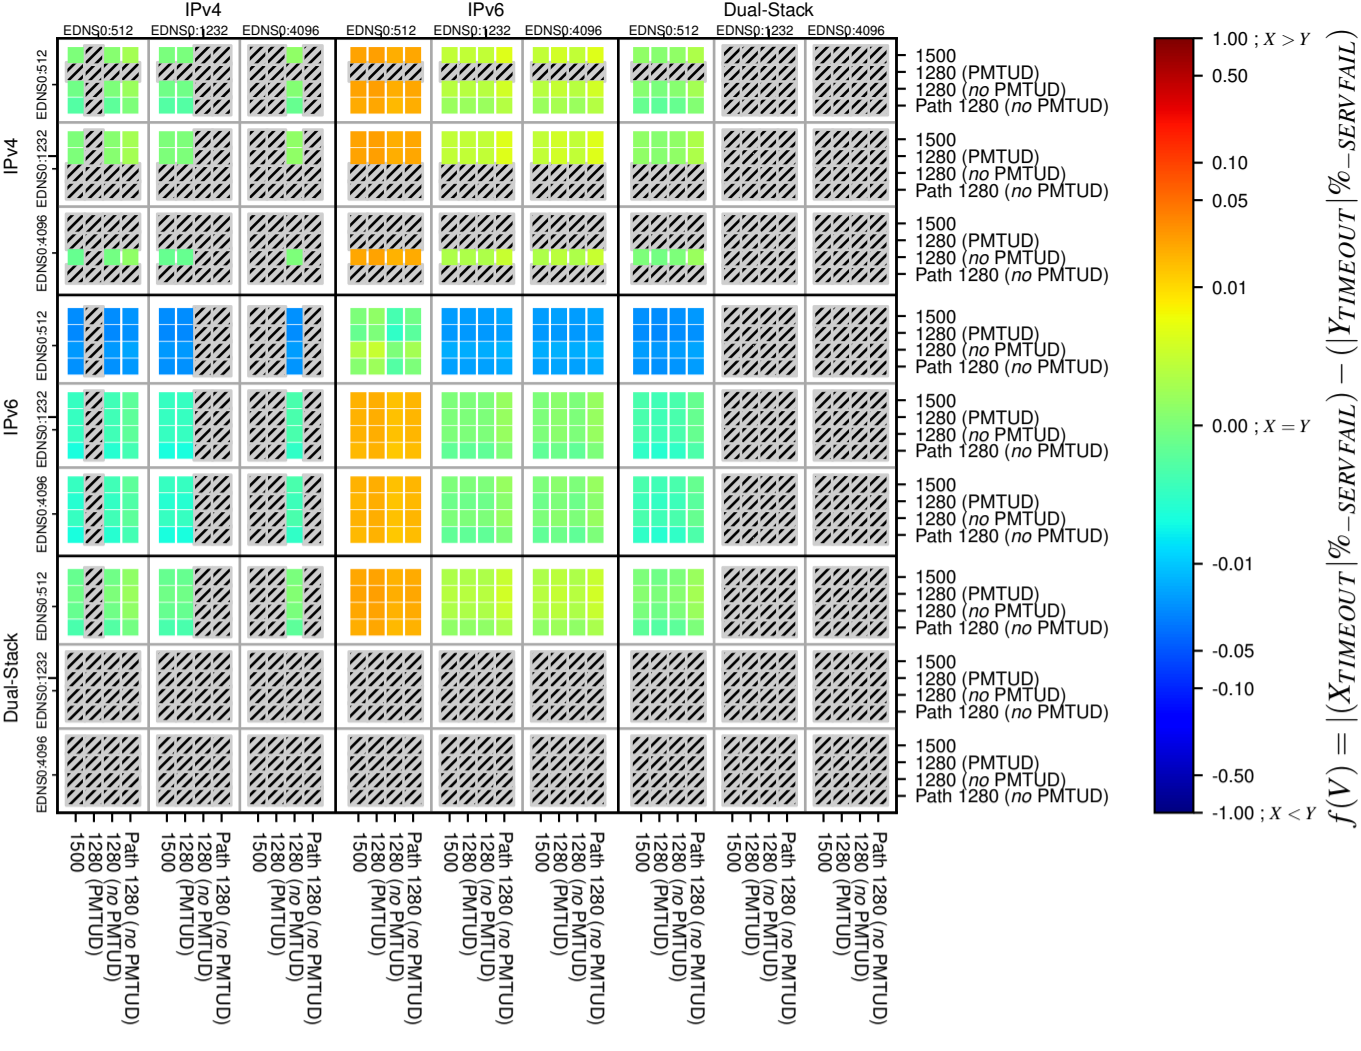

All Zones without DNSSEC for '.se'

All Zones with DNSSEC for '.se'

All Zones for '.se'