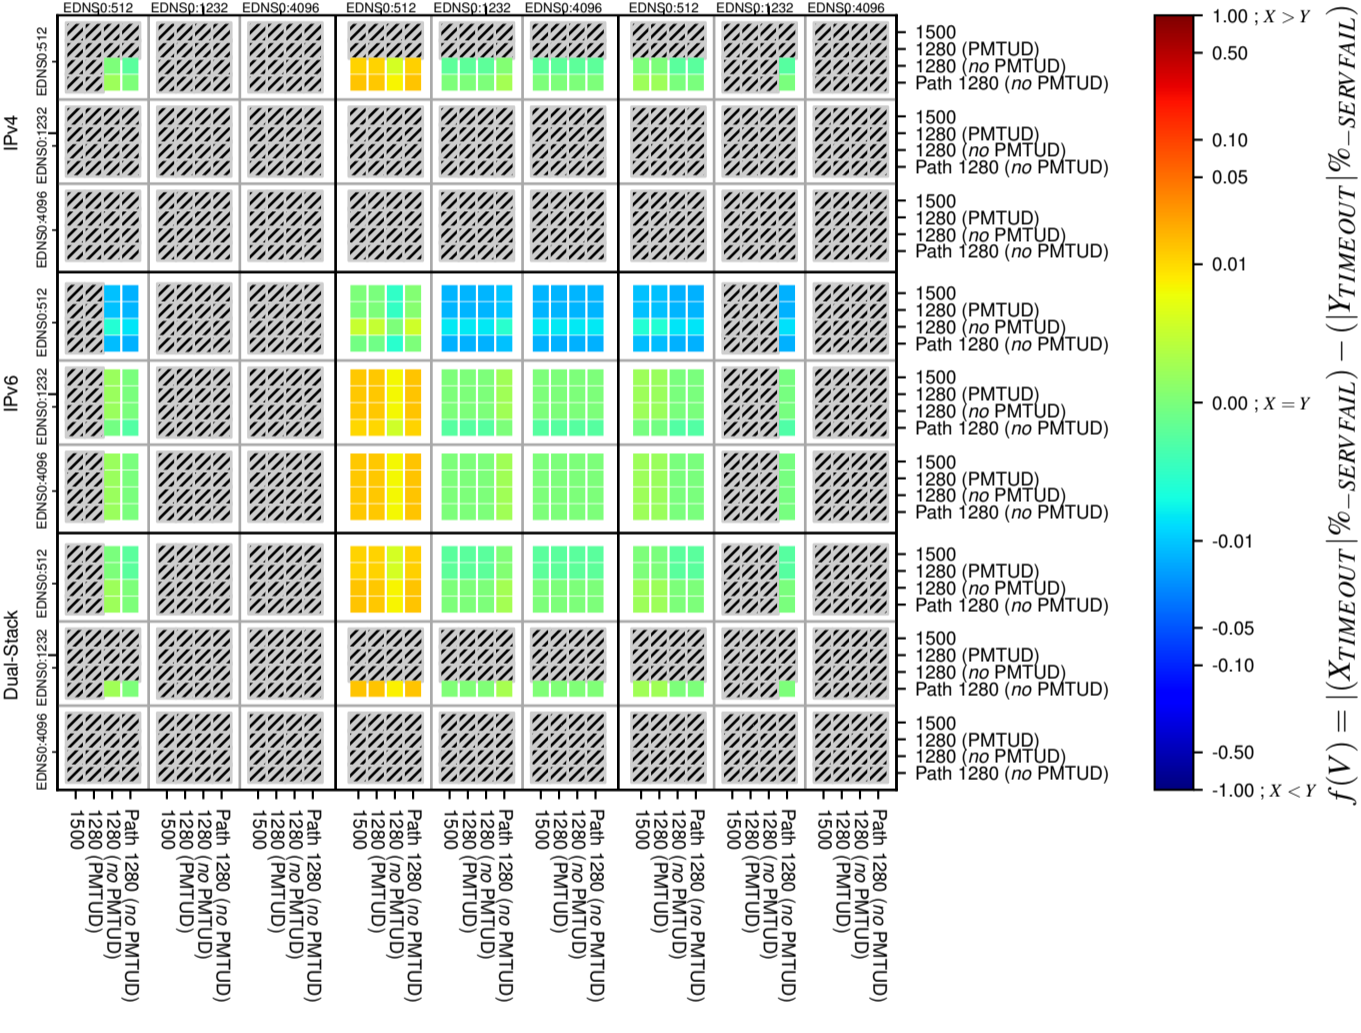

All Zones without DNSSEC for '.se'

All Zones with DNSSEC for '.se'

All Zones for '.se'