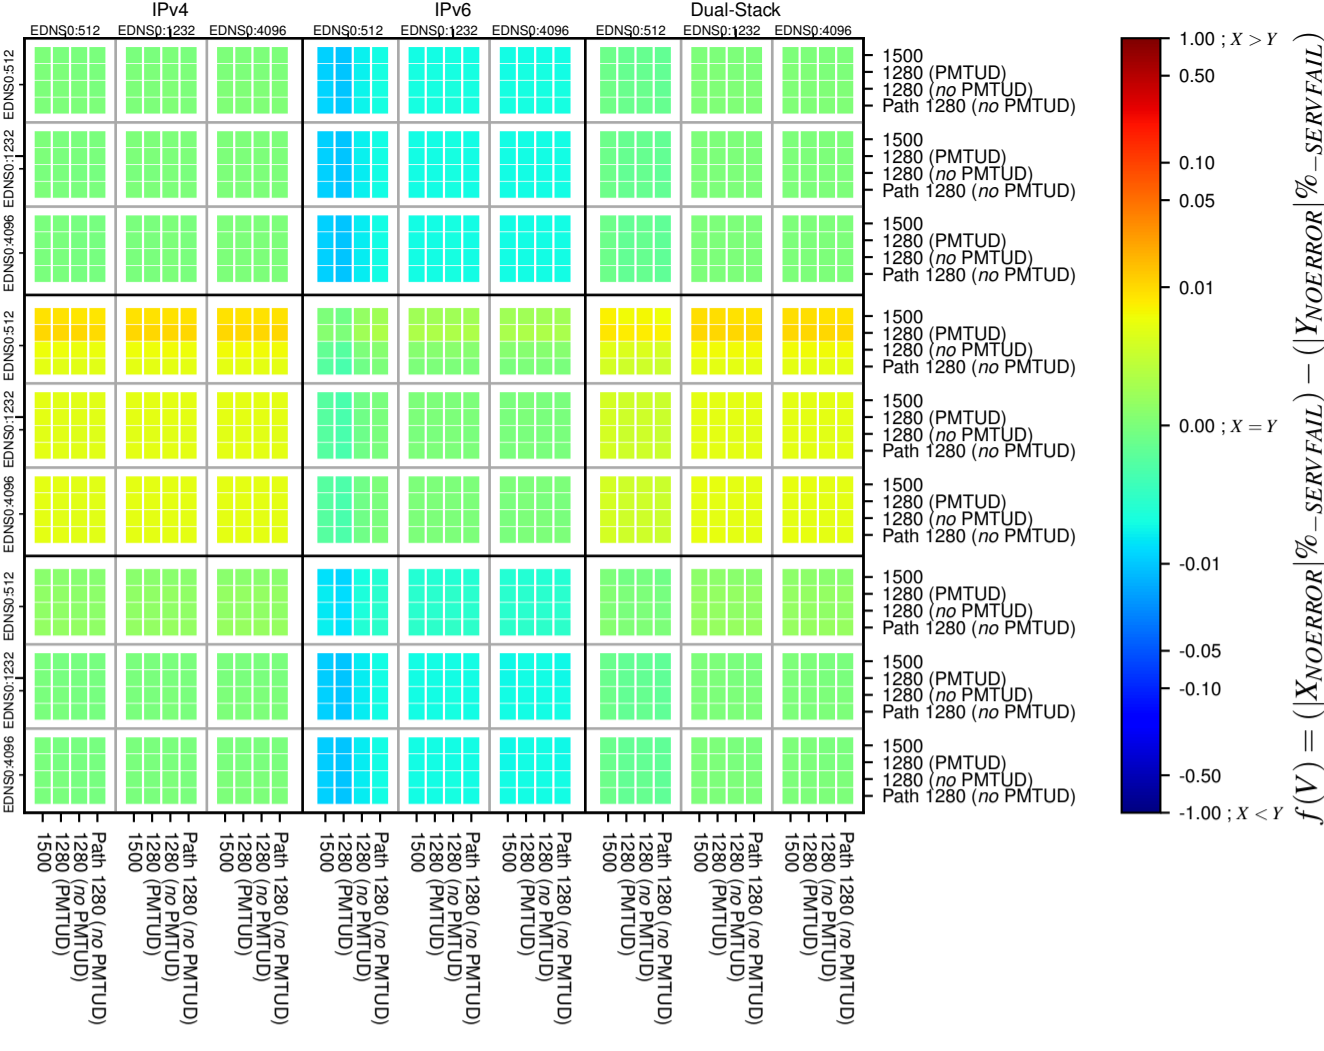

All Zones without DNSSEC for '.de'

All Zones with DNSSEC for '.de'

All Zones for '.de'