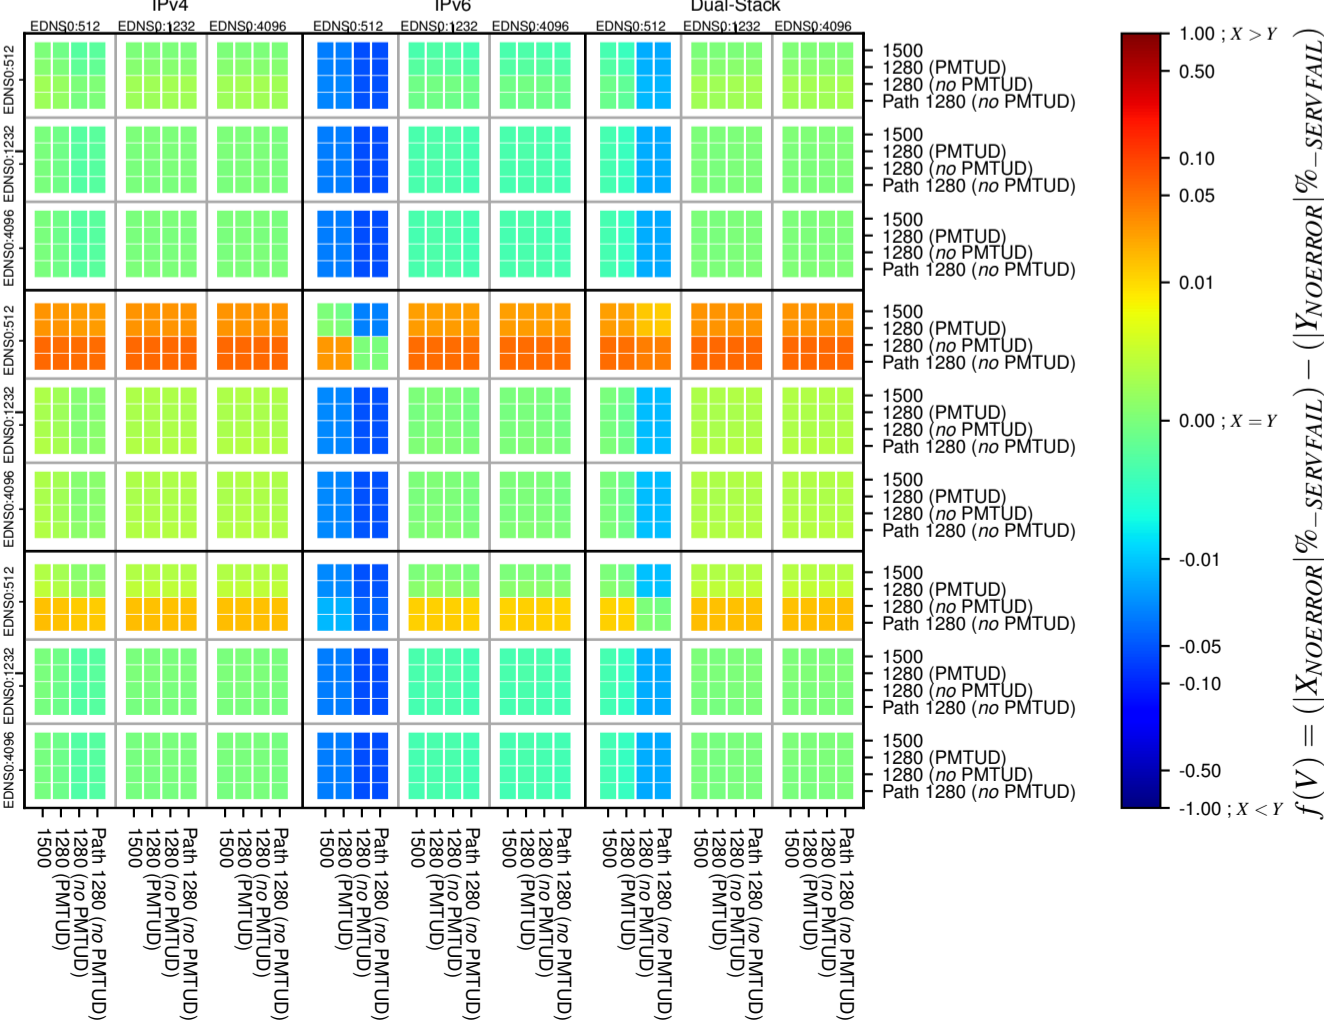

### All Zones without DNSSEC for '.net'

### All Zones with DNSSEC for '.net'

### All Zones for '.net'

$$f(V) = (|X_{NOERROR}| \% - SERVFAIL) - (|Y_{NOERROR}| \% - SERVFAIL)$$

$$f(V) = (|X_{NOERROR}| \% - SERVFAIL) - (|Y_{NOERROR}| \% - SERVFAIL)$$

$$f(V) = (|X_{NOERROR}| \% - SERVFAIL) - (|Y_{NOERROR}| \% - SERVFAIL)$$