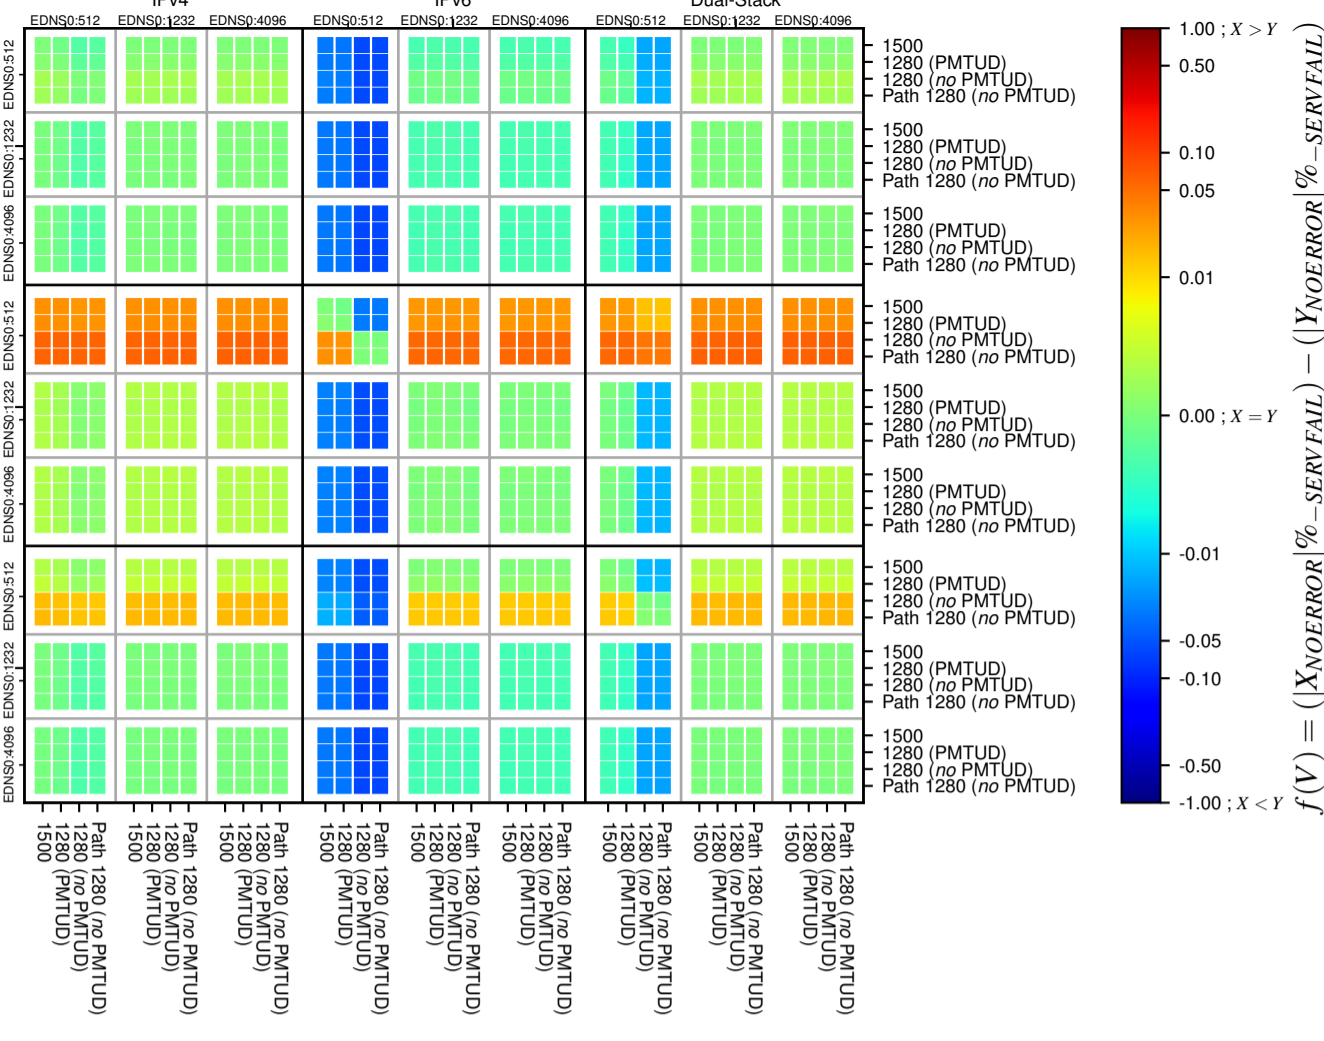

### All Zones without DNSSEC for '.net'

### All Zones with DNSSEC for '.net'

### All Zones for '.net'

$$f(V) = (|X_{NOERROR}| \% - SERVFAIL) - (|Y_{NOERROR}| \% - SERVFAIL)$$

$$f(V) = (|X_{NOERROR}| \% - SERVFAIL) - (|Y_{NOERROR}| \% - SERVFAIL)$$

$$f(V) = (|X_{NOERROR}| \% - SERVFAIL) - (|Y_{NOERROR}| \% - SERVFAIL)$$