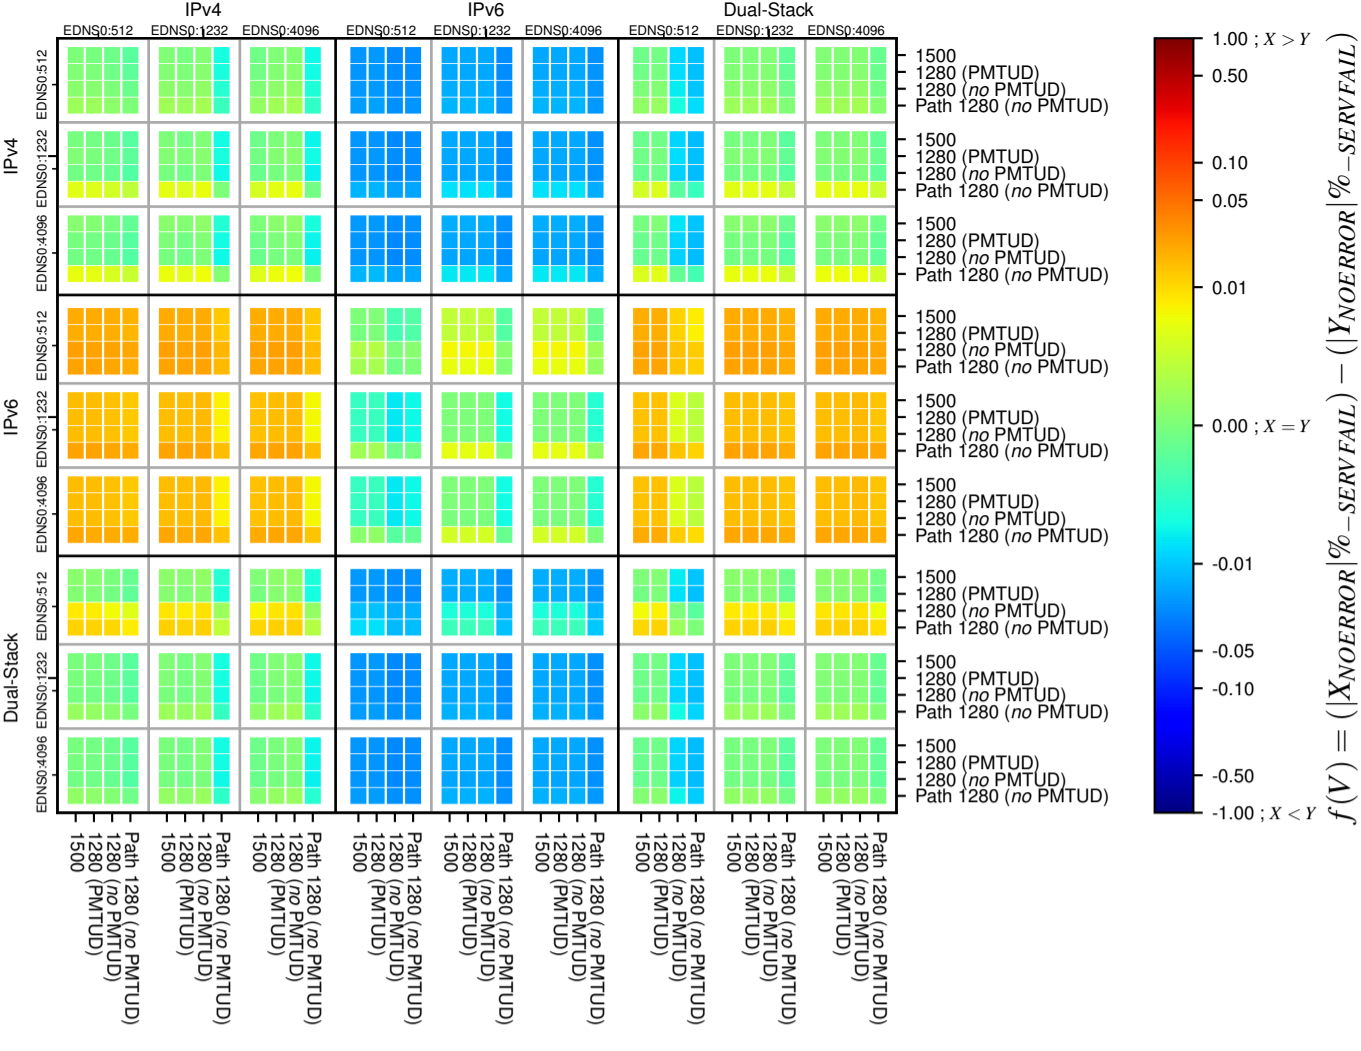

All Zones without DNSSEC for '.nl'

All Zones with DNSSEC for '.nl'

All Zones for '.nl'

$$f(V) = (|X_{NOERROR}| \% - SERVFAIL) - (|Y_{NOERROR}| \% - SERVFAIL)$$

$$f(V) = (|X_{NOERROR}| \% - SERVFAIL) - (|Y_{NOERROR}| \% - SERVFAIL)$$

$$f(V) = (|X_{NOERROR}| \% - SERVFAIL) - (|Y_{NOERROR}| \% - SERVFAIL)$$