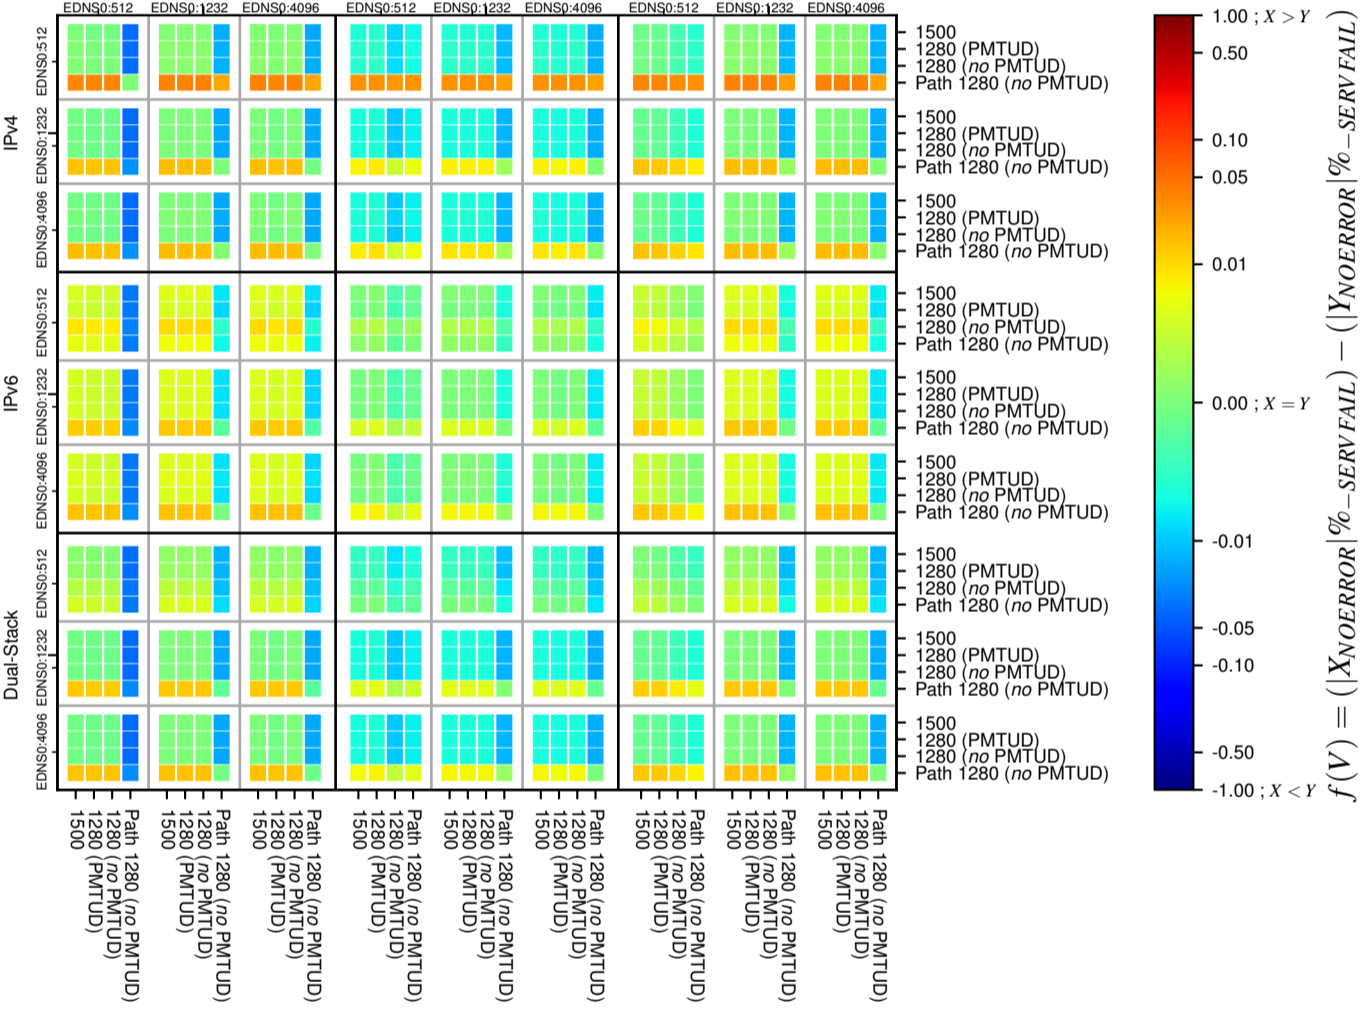

All Zones without DNSSEC for '.nl'

All Zones with DNSSEC for '.nl'

All Zones for '.nl'

$$f(V) = (|X_{NOERROR}| \% - SERVFAIL) - (|Y_{NOERROR}| \% - SERVFAIL)$$

$$f(V) = (|X_{NOERROR}| \% - SERVFAIL) - (|Y_{NOERROR}| \% - SERVFAIL)$$

$$f(V) = (|X_{NOERROR}| \% - SERVFAIL) - (|Y_{NOERROR}| \% - SERVFAIL)$$