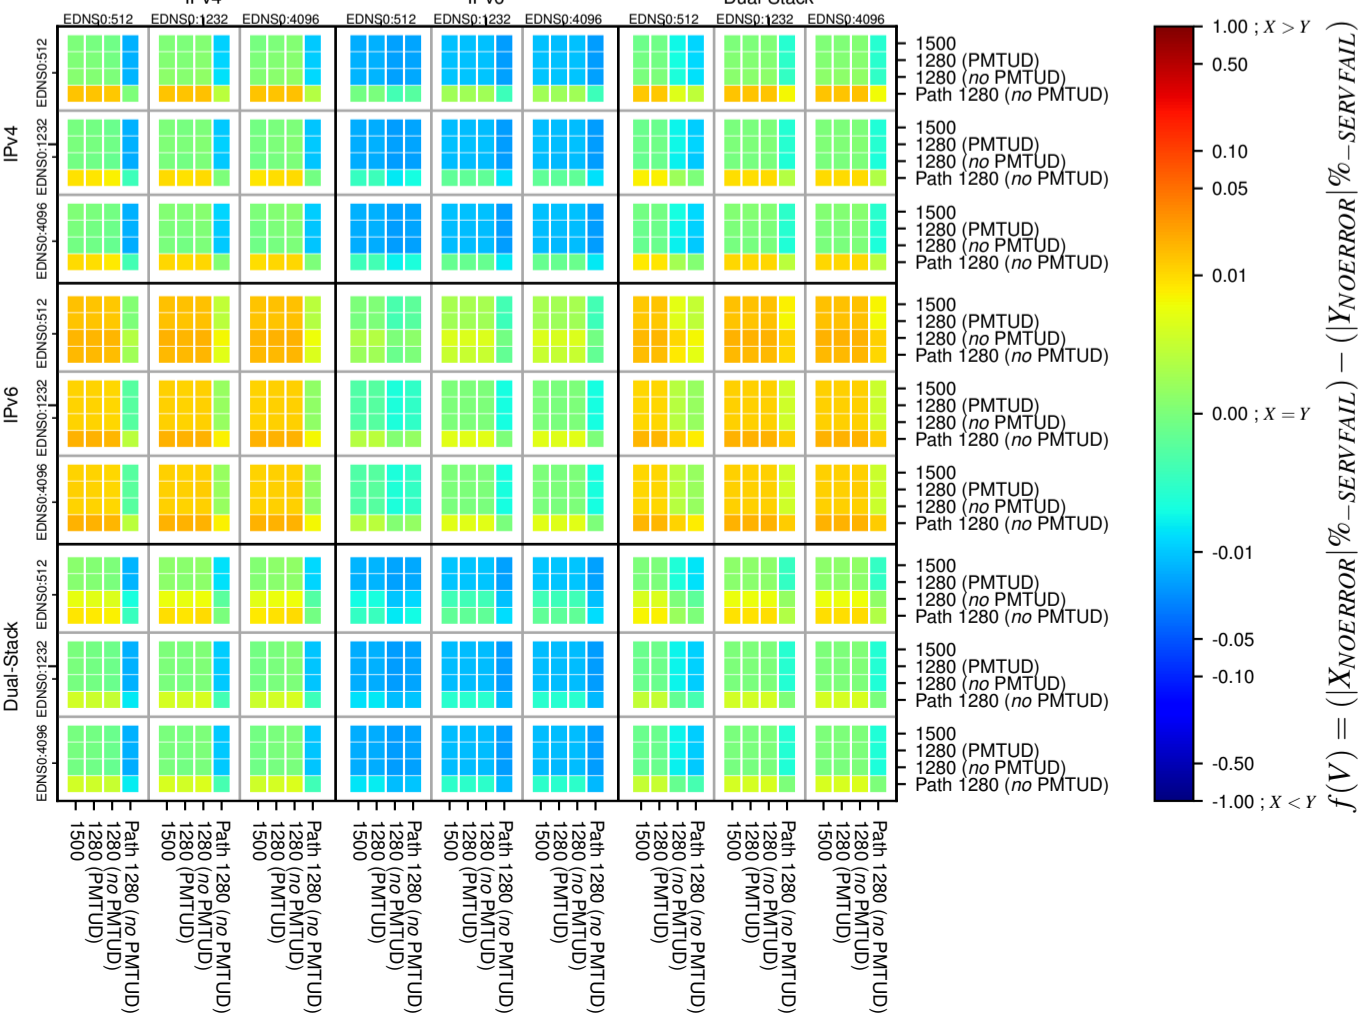

All Zones without DNSSEC for '.nl'

All Zones with DNSSEC for '.nl'

All Zones for '.nl'

$$f(V) = (|X_{NOERROR}| \% - SERVFAIL) - (|Y_{NOERROR}| \% - SERVFAIL)$$

$$f(V) = (|X_{NOERROR}| \% - SERVFAIL) - (|Y_{NOERROR}| \% - SERVFAIL)$$

$$f(V) = (|X_{NOERROR}| \% - SERVFAIL) - (|Y_{NOERROR}| \% - SERVFAIL)$$