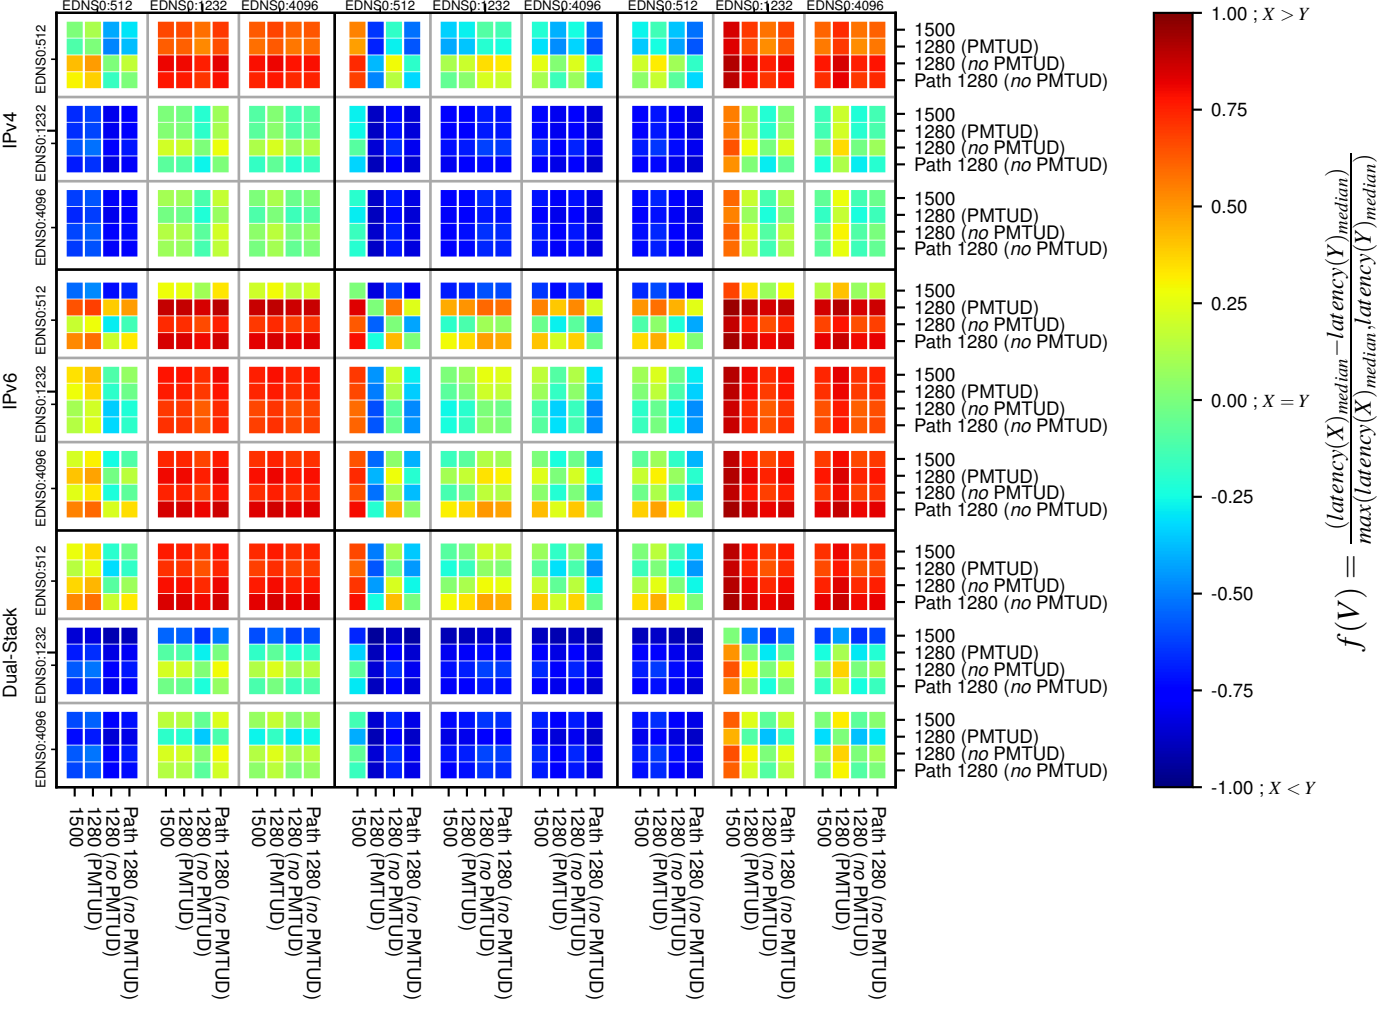

### All Zones without DNSSEC returning NOERROR for '.se'

### All Zones with DNSSEC returning NOERROR for '.se'