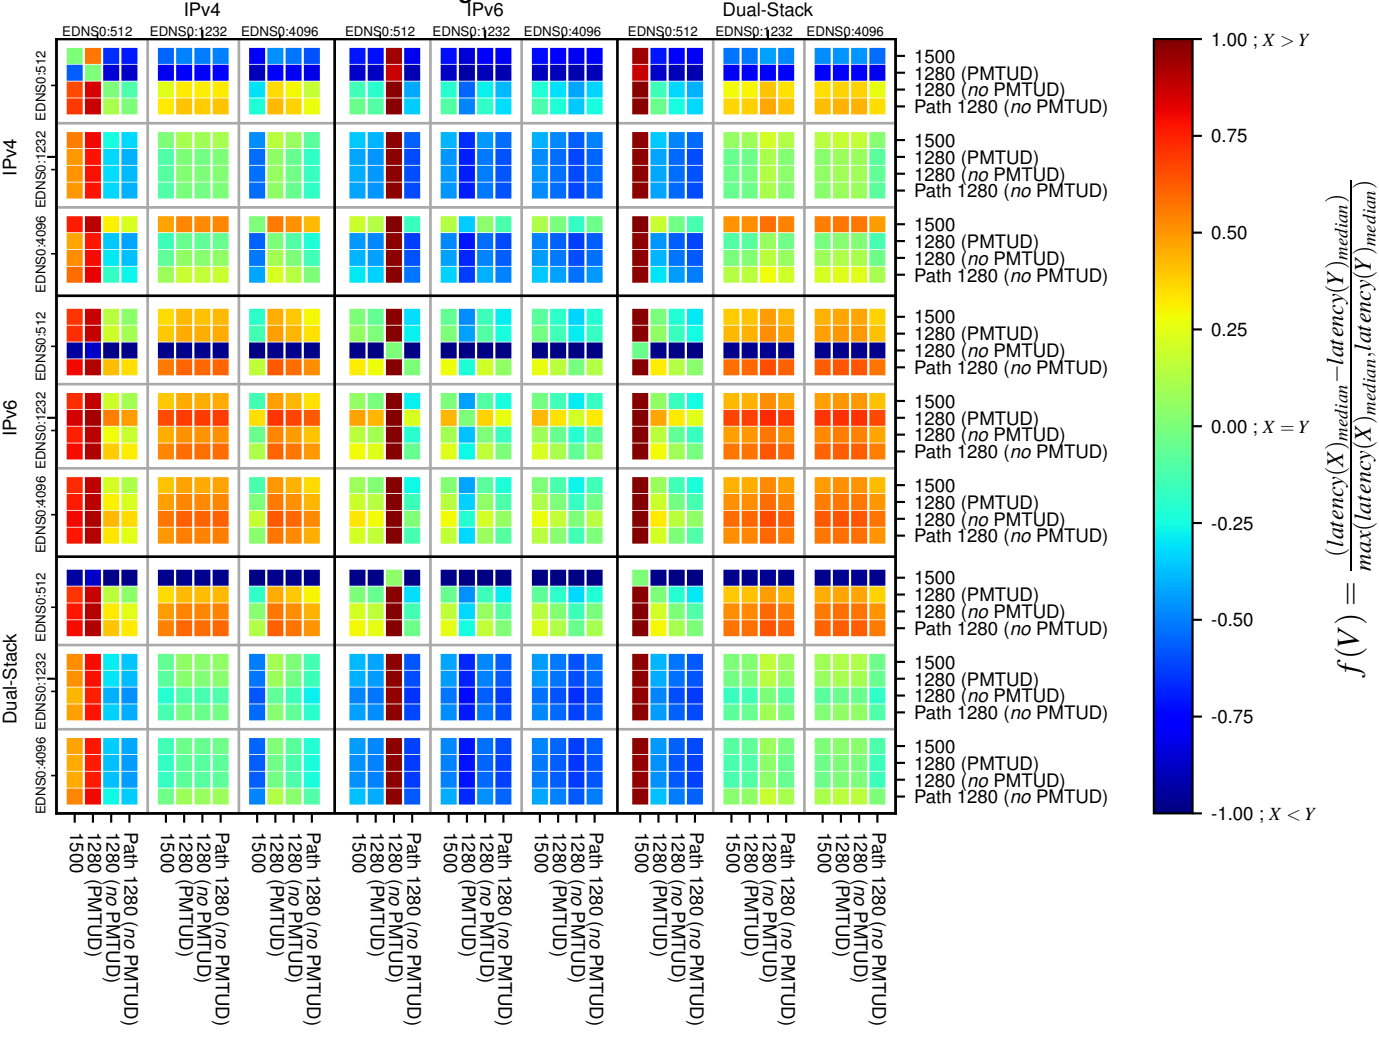

### All Zones without DNSSEC returning NOERROR for '.se'

### All Zones with DNSSEC returning NOERROR for '.se'