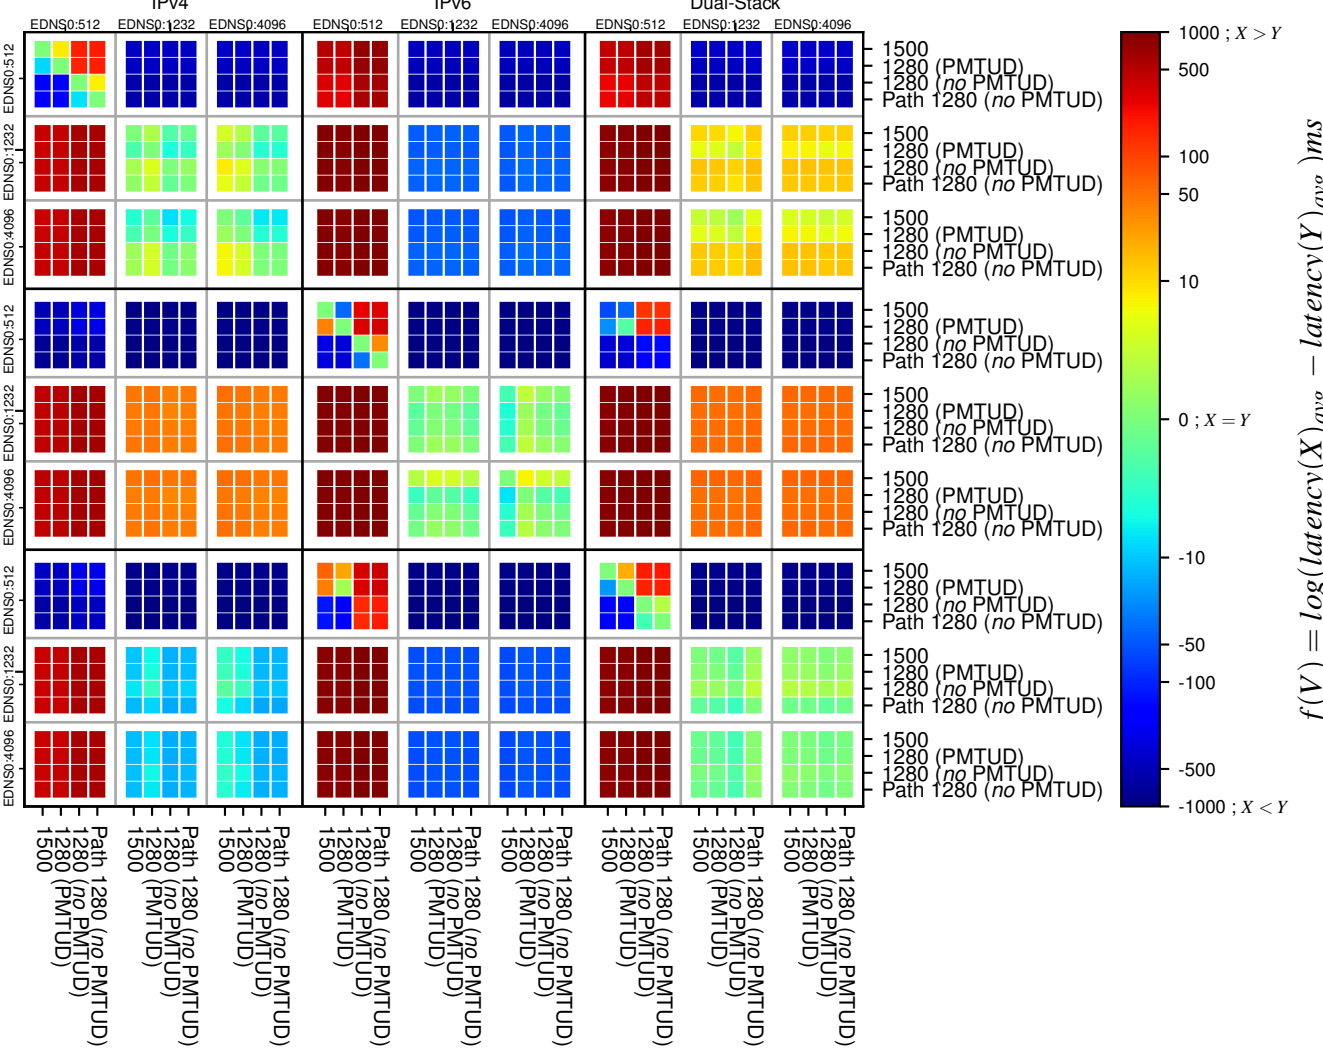

All Zones without DNSSEC returning NOERROR for '.all_psl_domains'

All Zones with DNSSEC returning NOERROR for '.all_psl_domains'

All Zones returning NOERROR for '.all_psl_domains'