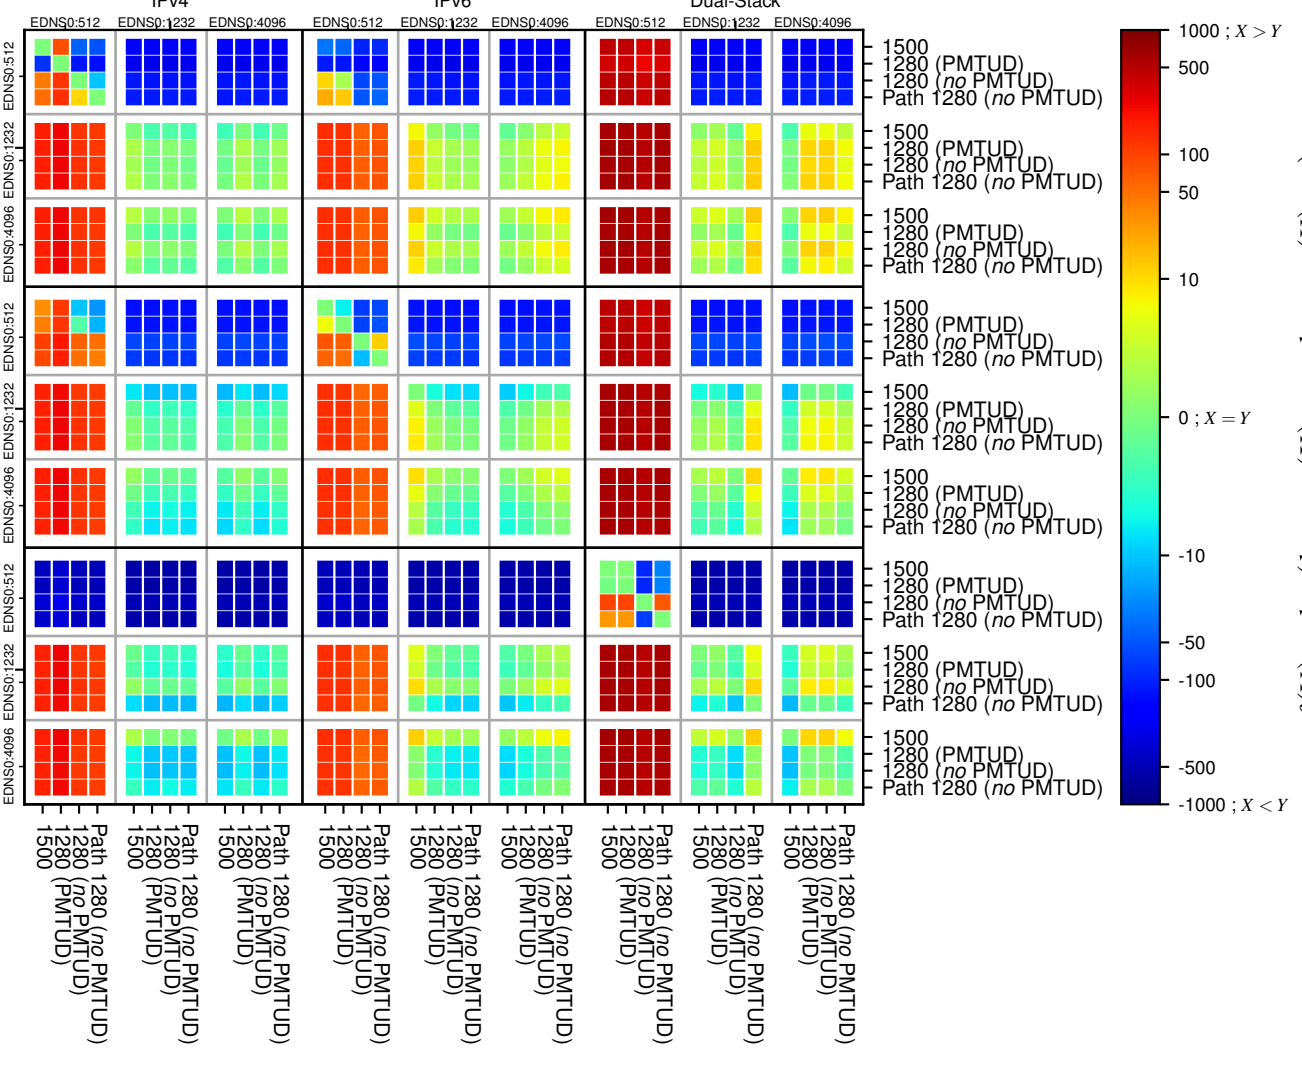

All Zones without DNSSEC returning NOERROR for '.de'

All Zones with DNSSEC returning NOERROR for '.de'

All Zones returning NOERROR for '.de'