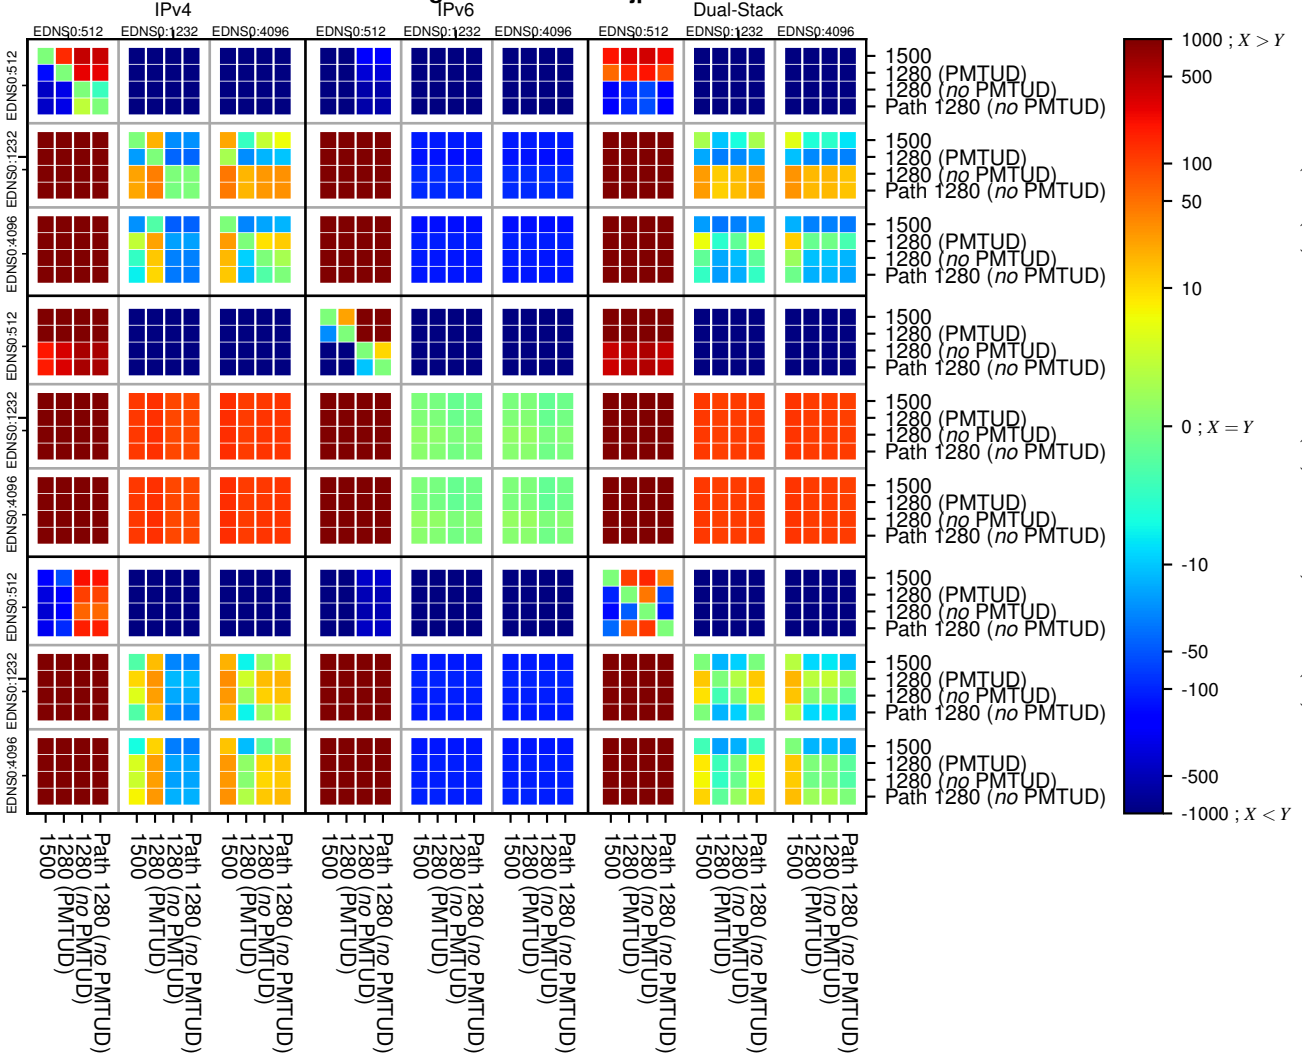

All Zones without DNSSEC returning NOERROR for '.jp'

All Zones with DNSSEC returning NOERROR for '.jp'

All Zones returning NOERROR for '.jp'