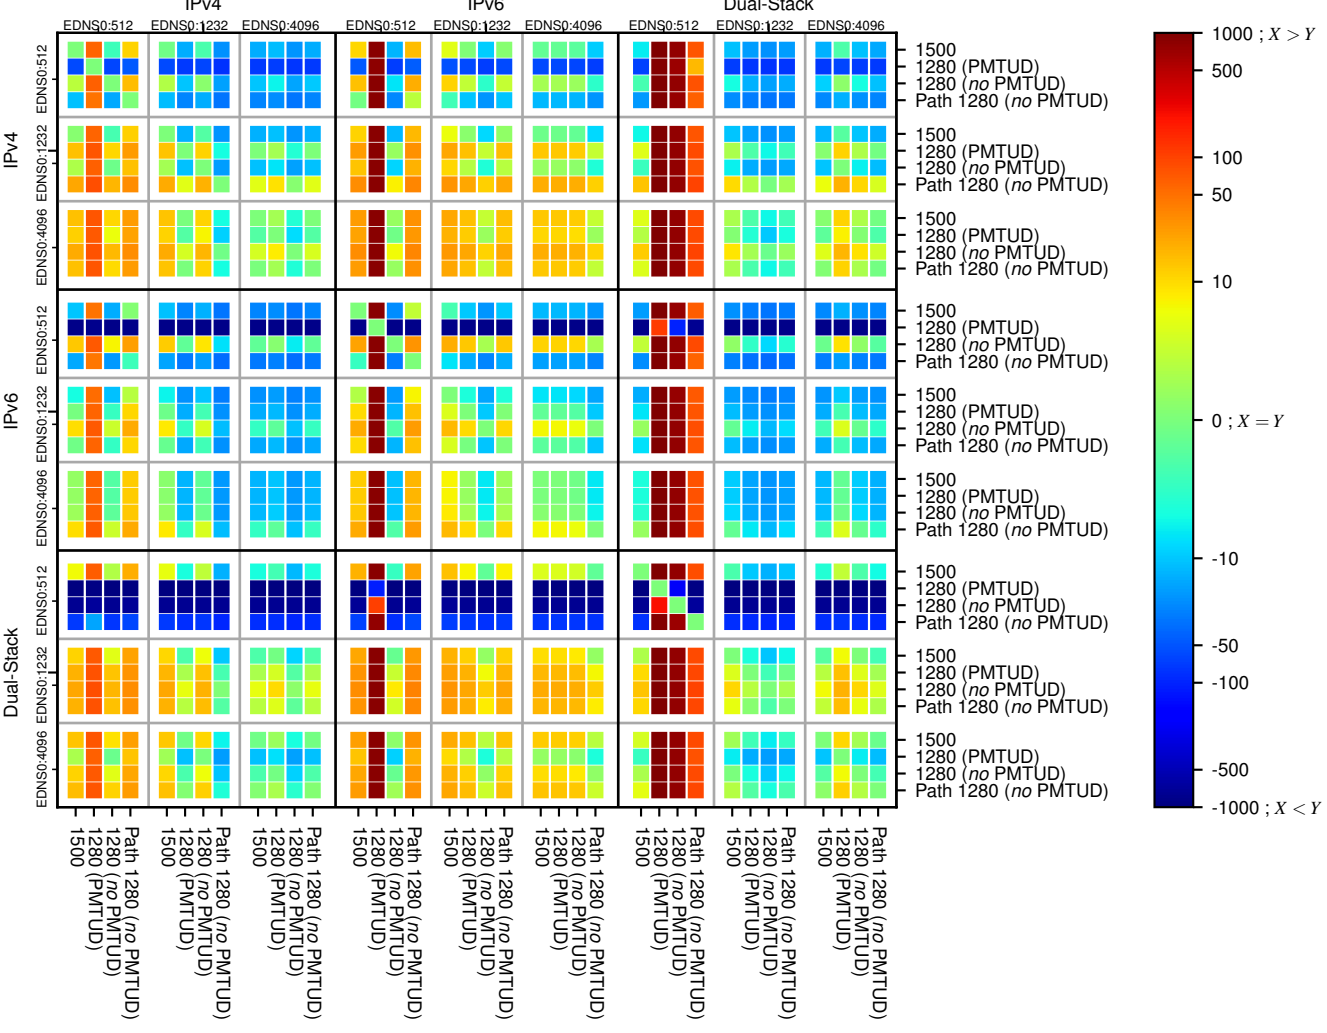

All Zones without DNSSEC returning NOERROR for '.de'

All Zones with DNSSEC returning NOERROR for '.de'

All Zones returning NOERROR for '.de'