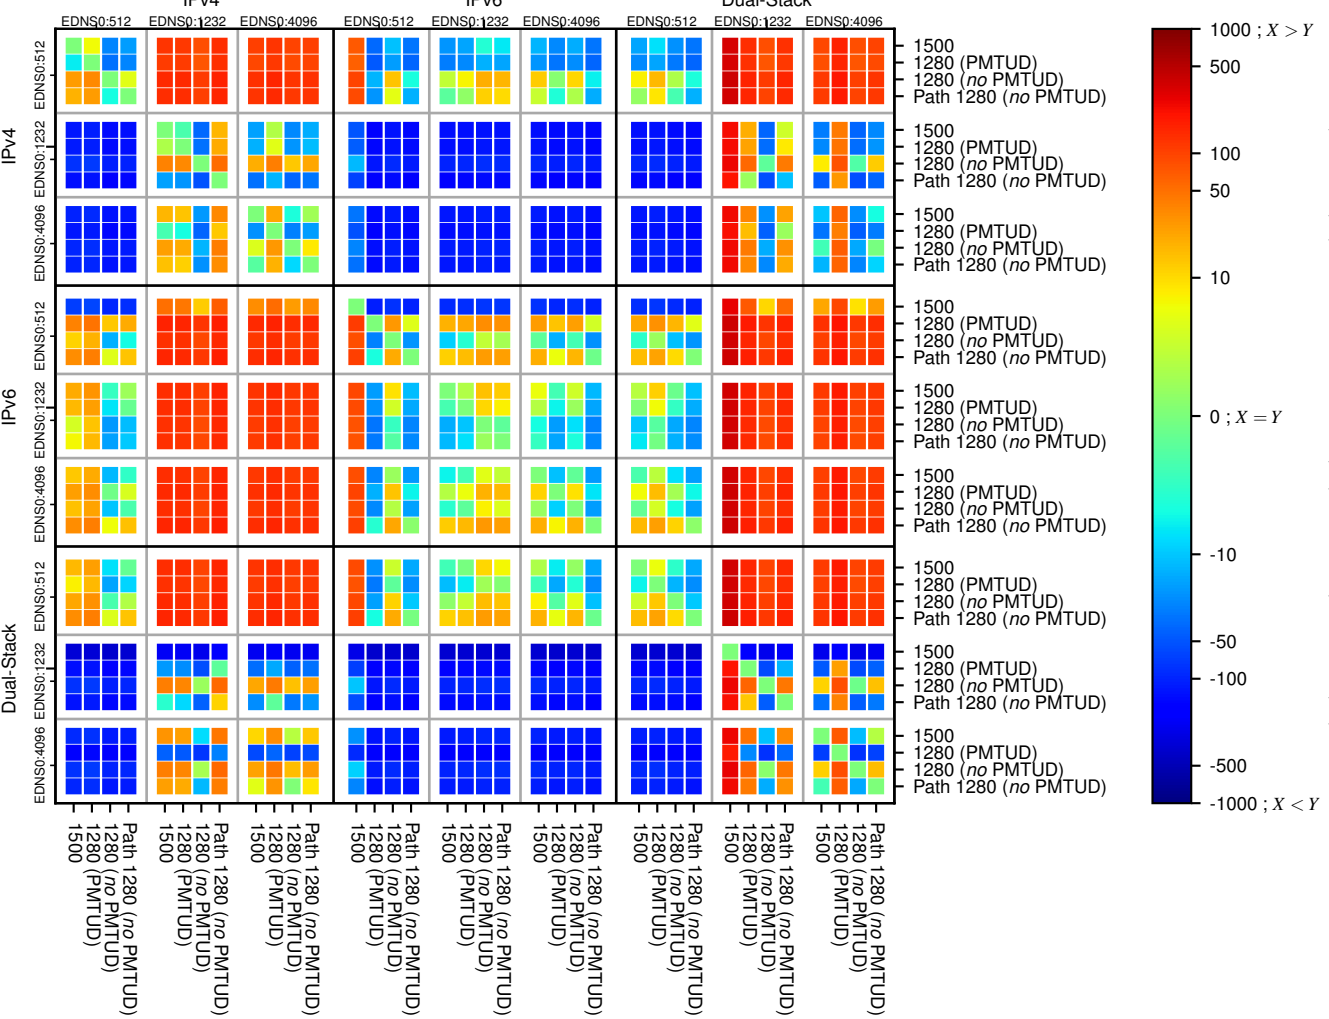

All Zones with DNSSEC returning NOERROR for '.se'