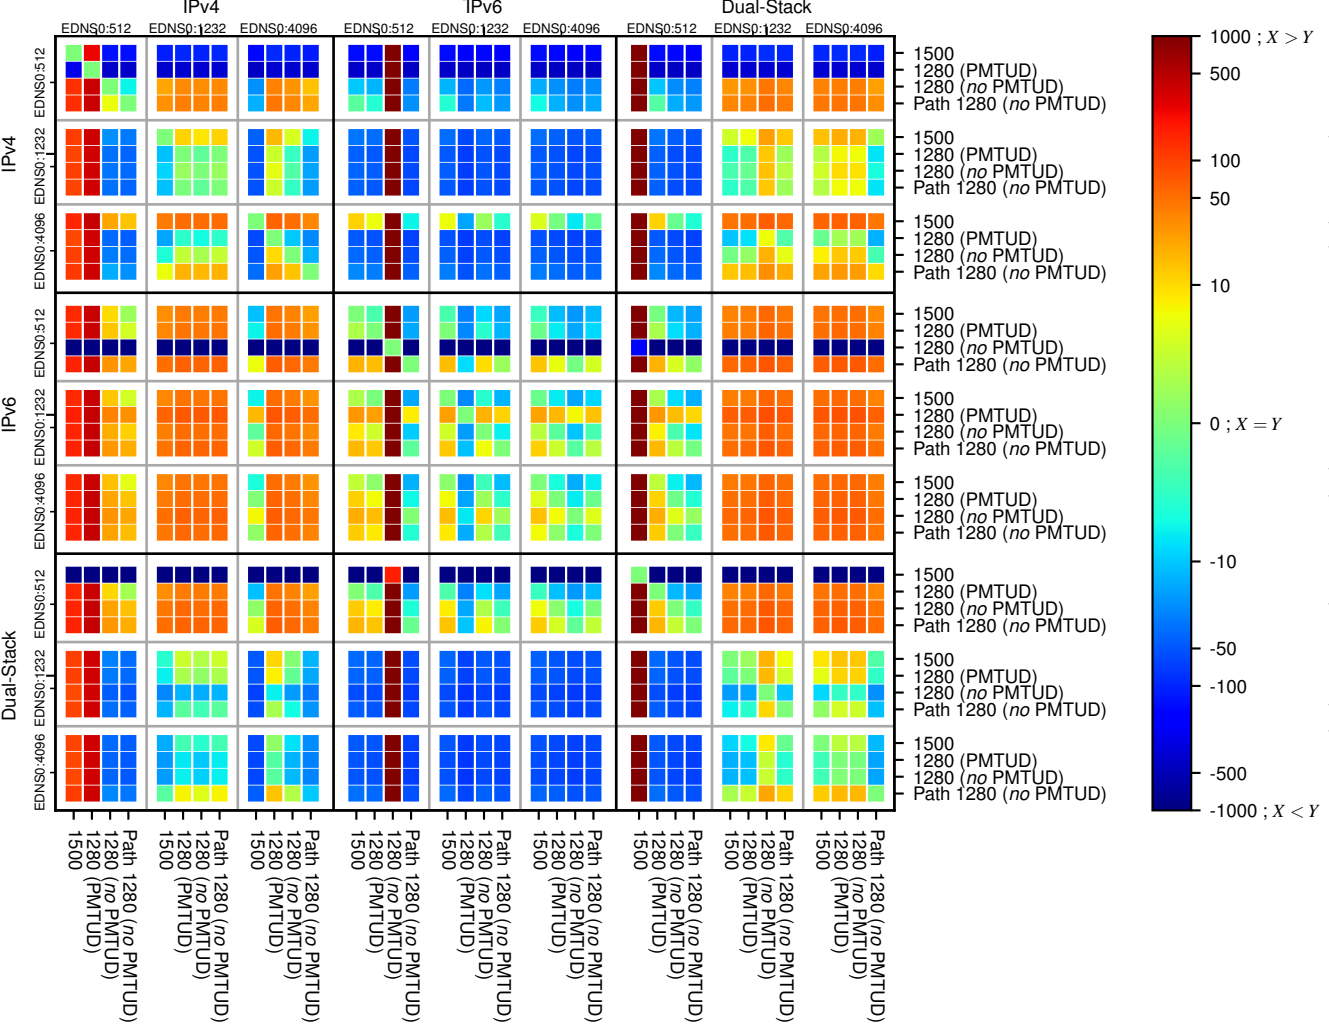

### All Zones without DNSSEC returning NOERROR for '.se'