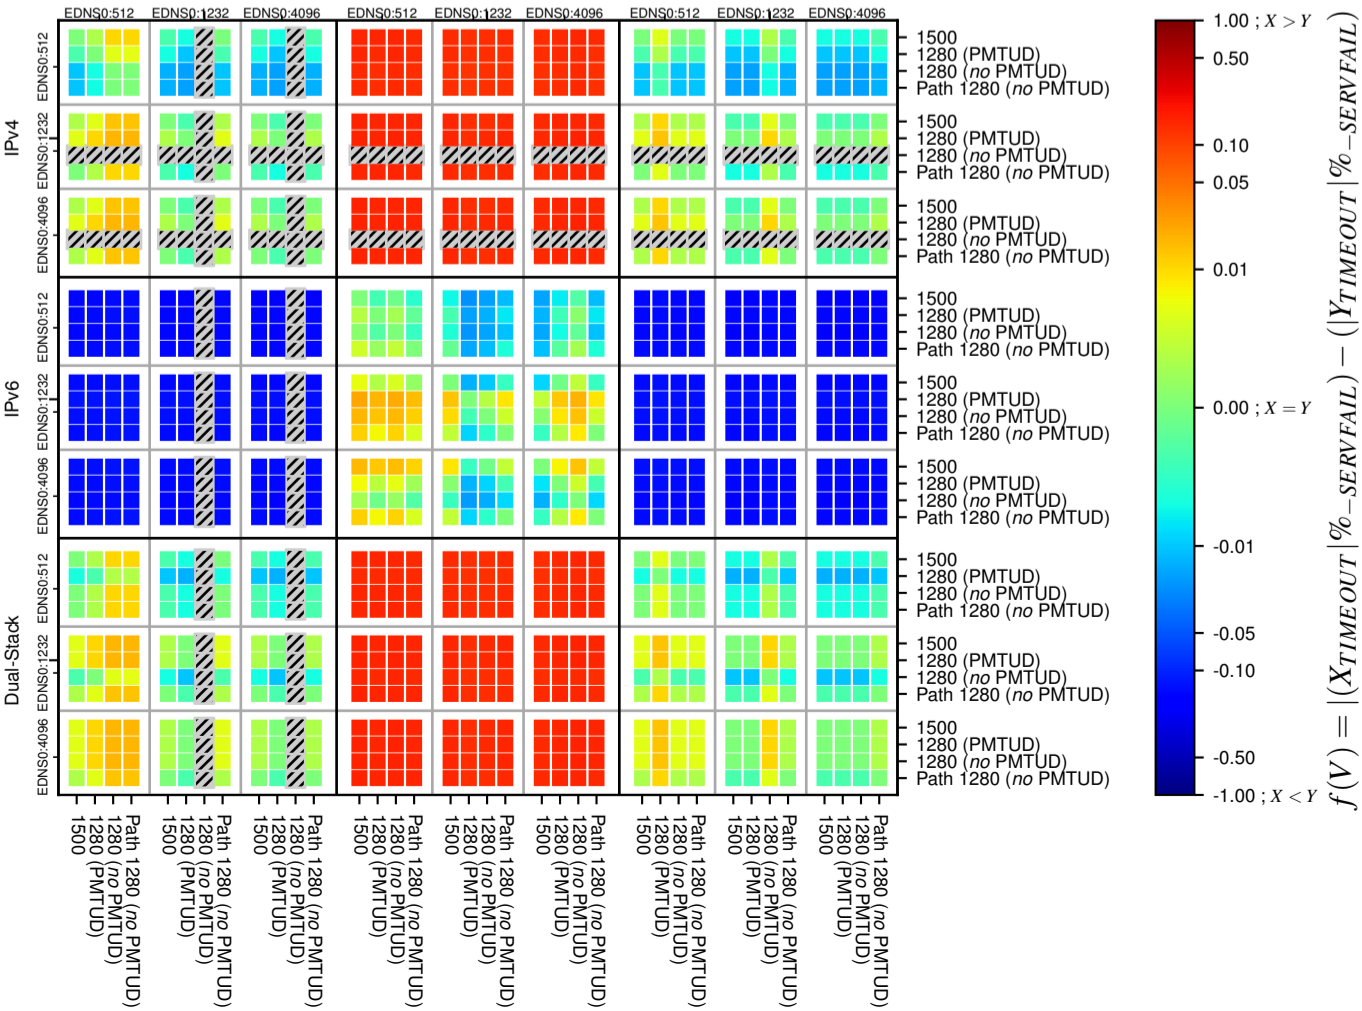

All Zones without DNSSEC for '.br'

All Zones with DNSSEC for '.br'

All Zones for '.br'

$$f(V) = |X_{TIMEOUT} \% - SERVFAIL} - (Y_{TIMEOUT} \% - SERVFAIL)|$$

$$f(V) = |X_{TIMEOUT} \% - SERVFAIL} - (Y_{TIMEOUT} \% - SERVFAIL)|$$

$$f(V) = |X_{TIMEOUT} \% - SERVFAIL} - (Y_{TIMEOUT} \% - SERVFAIL)|$$