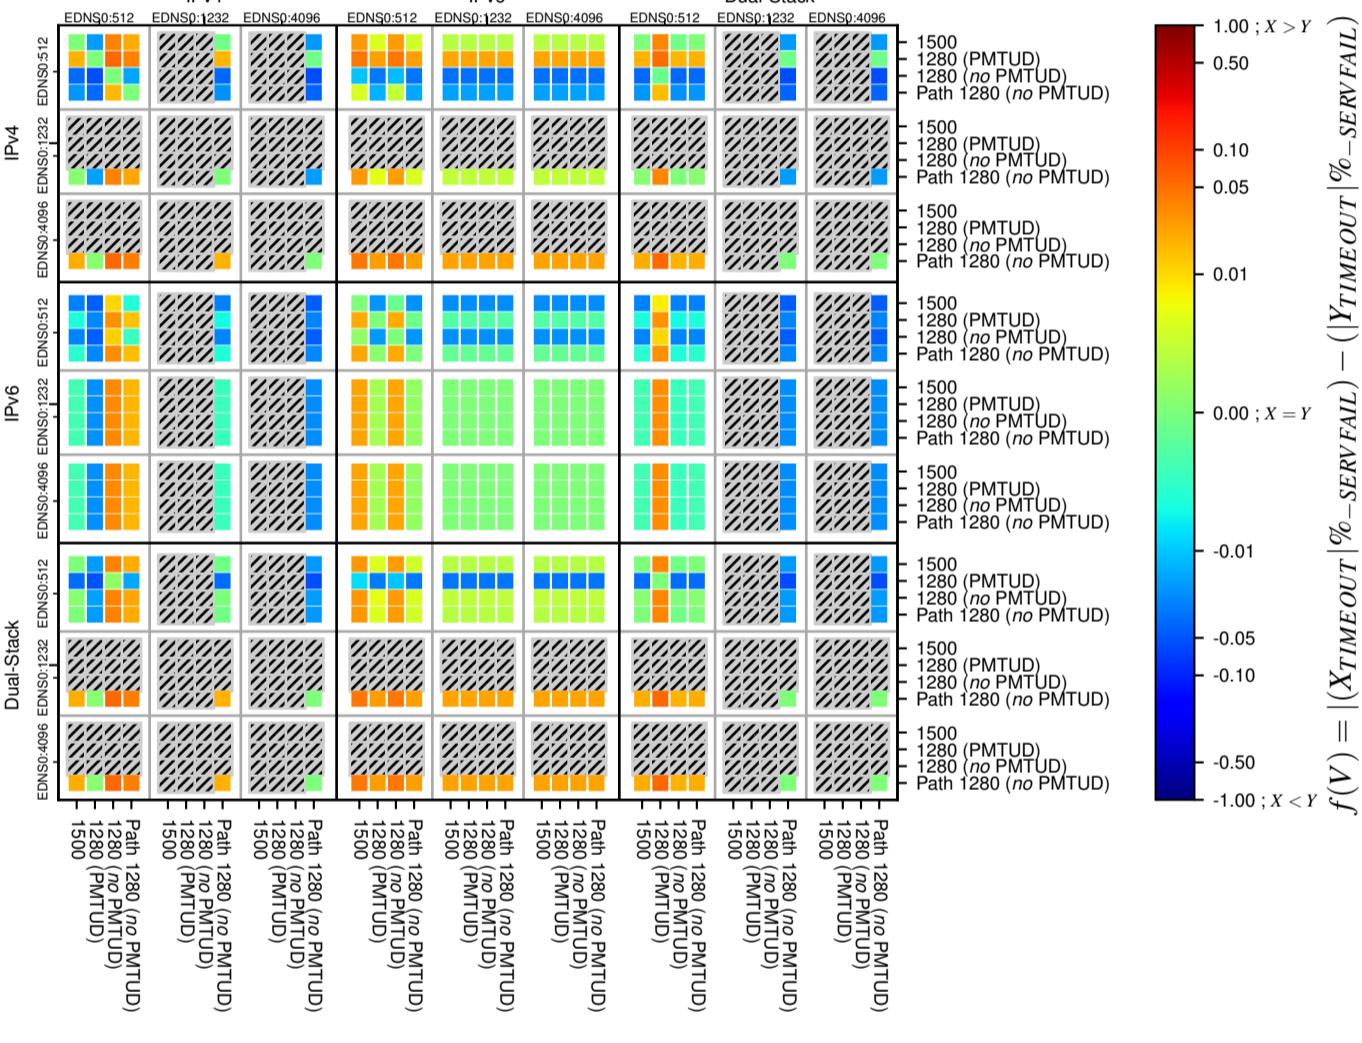

All Zones without DNSSEC for '.br'

All Zones with DNSSEC for '.br'

All Zones for '.br'

$$f(V) = |X_{TIMEOUT} \% - SERVFAIL} - (Y_{TIMEOUT} \% - SERVFAIL)|$$

$$f(V) = |X_{TIMEOUT} \% - SERVFAIL} - (Y_{TIMEOUT} \% - SERVFAIL)|$$

$$f(V) = |X_{TIMEOUT} \% - SERVFAIL} - (Y_{TIMEOUT} \% - SERVFAIL)|$$