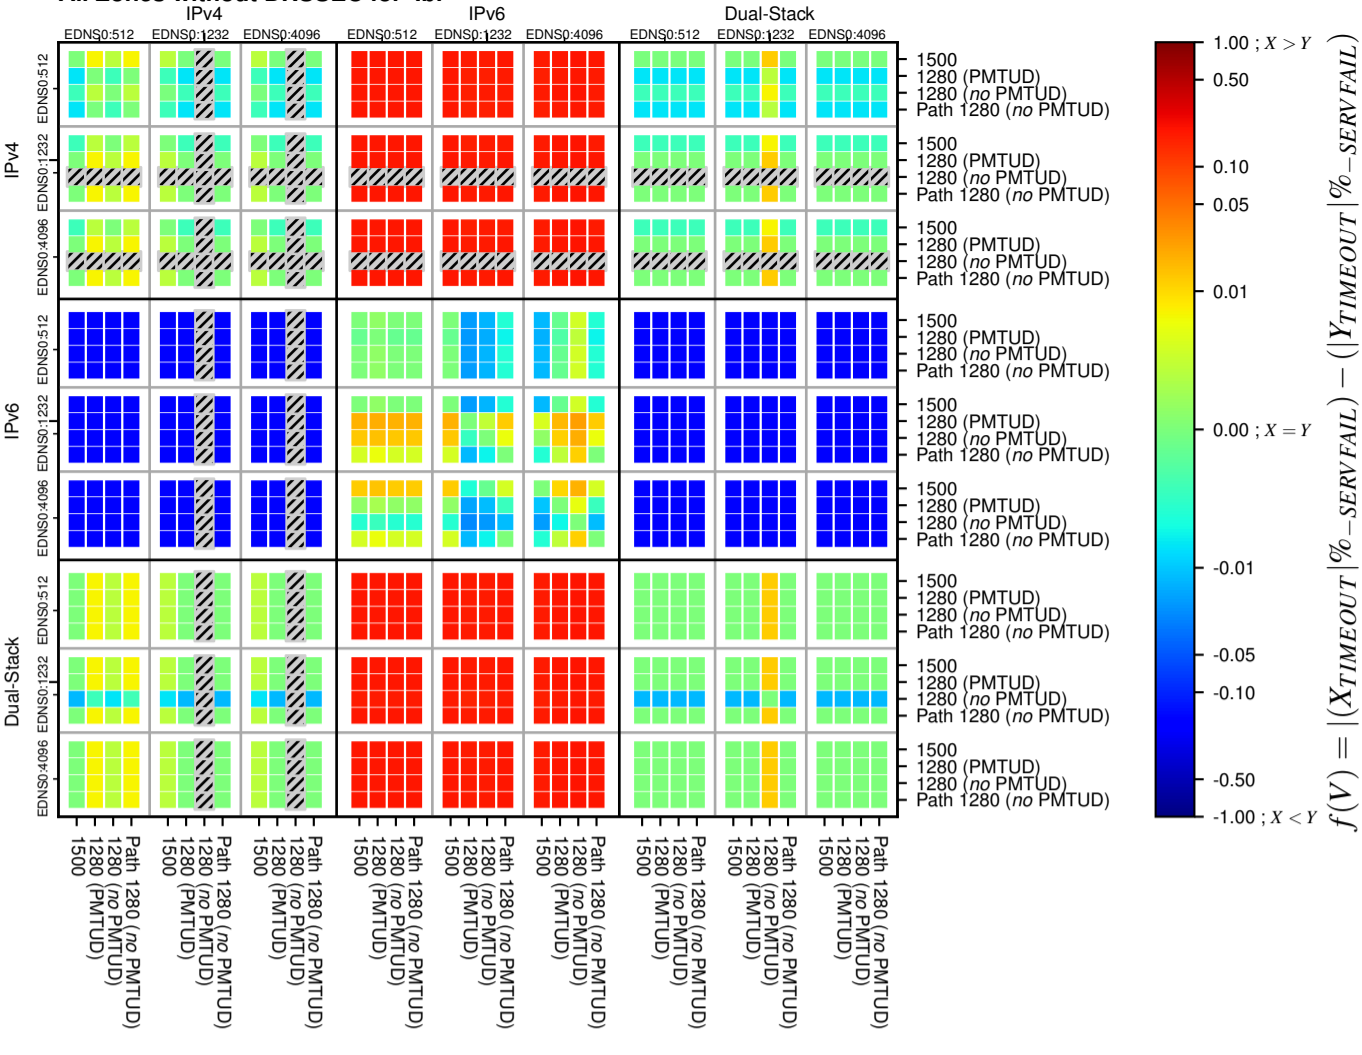

All Zones without DNSSEC for '.br'

All Zones with DNSSEC for '.br'

All Zones for '.br'

$$f(V) = |X_{TIMEOUT} \% - SERVFAIL} - (Y_{TIMEOUT} \% - SERVFAIL)|$$

$$f(V) = |X_{TIMEOUT} \% - SERVFAIL} - (Y_{TIMEOUT} \% - SERVFAIL)|$$

$$f(V) = |X_{TIMEOUT} \% - SERVFAIL} - (Y_{TIMEOUT} \% - SERVFAIL)|$$