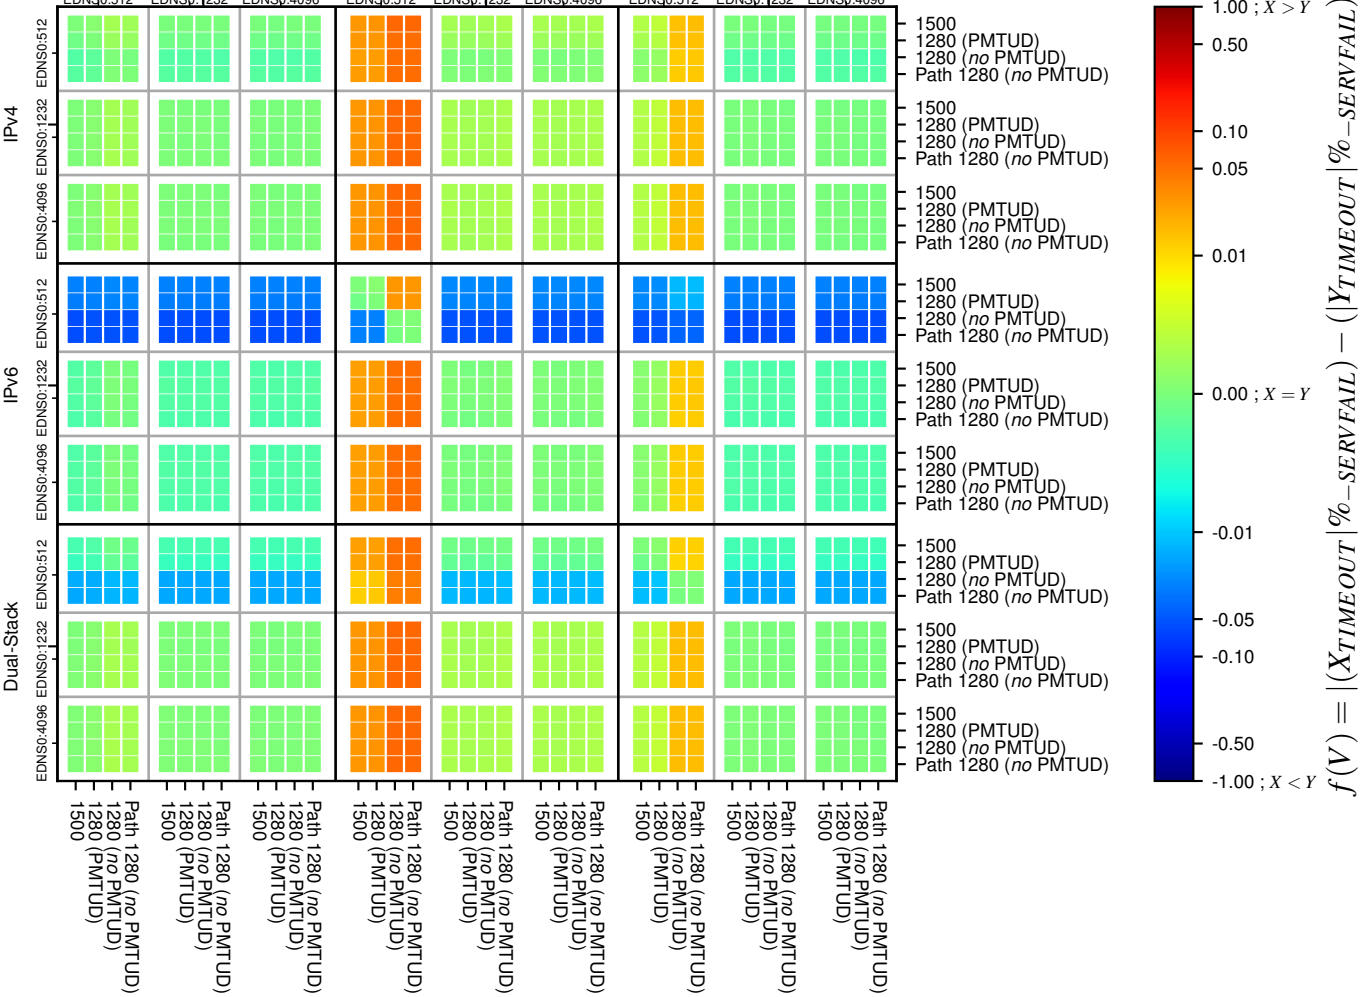

All Zones without DNSSEC for '.net'

All Zones with DNSSEC for '.net'

All Zones for '.net'

$$f(V) = |(X_{TIMEOUT} \% - SERVFAIL) - (Y_{TIMEOUT} \% - SERVFAIL)|$$

$$f(V) = |(X_{TIMEOUT} \% - SERVFAIL) - (Y_{TIMEOUT} \% - SERVFAIL)|$$

$$f(V) = |(X_{TIMEOUT} \% - SERVFAIL) - (Y_{TIMEOUT} \% - SERVFAIL)|$$