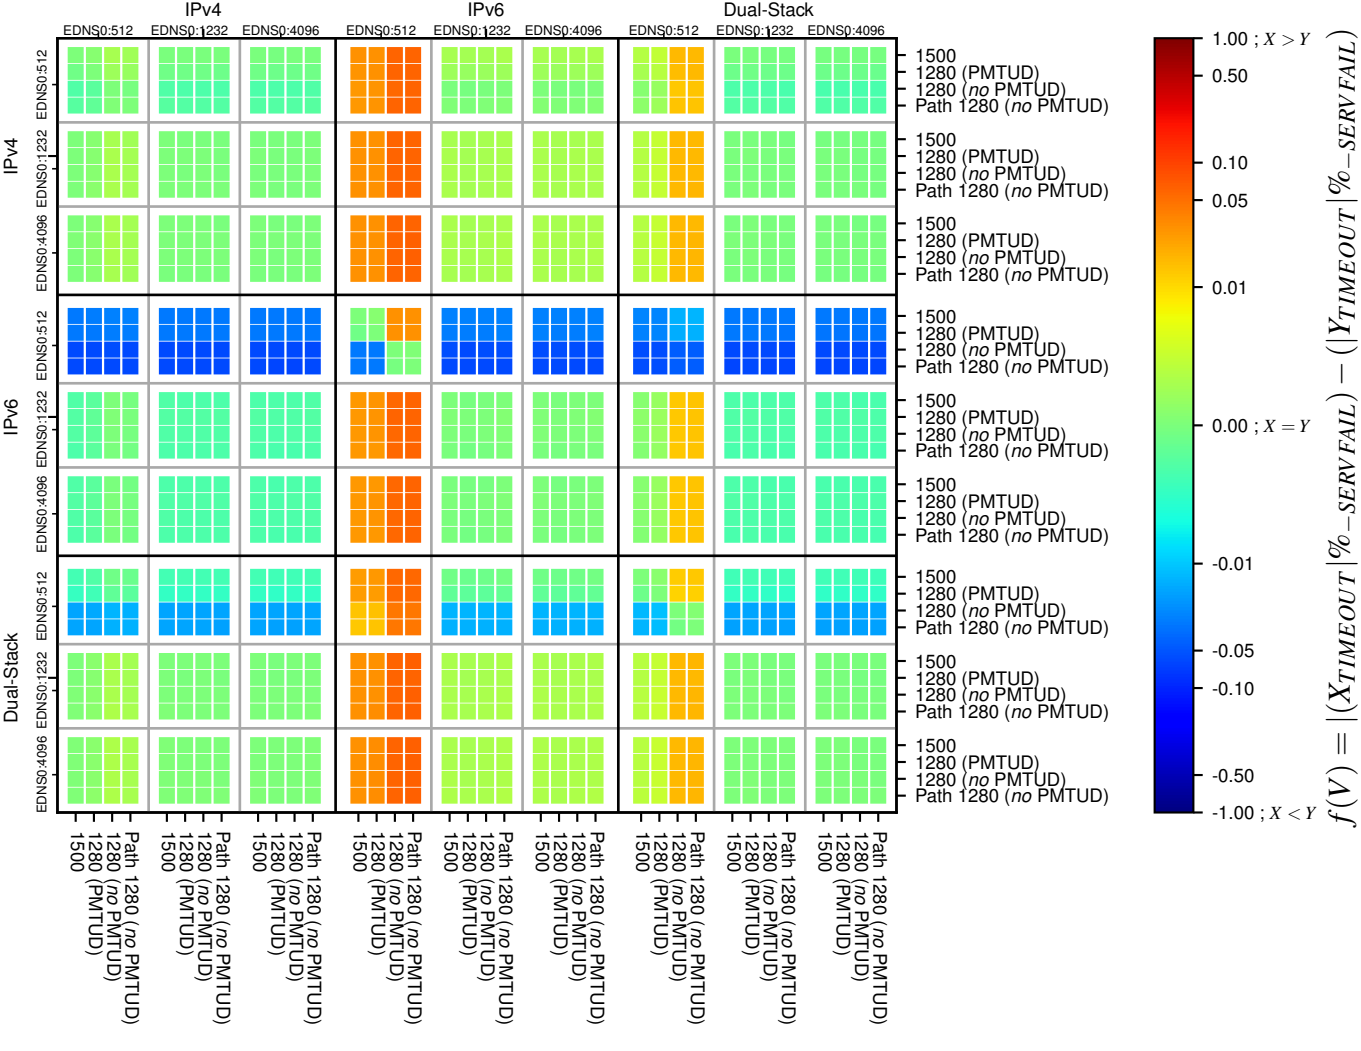

All Zones without DNSSEC for '.net'

All Zones with DNSSEC for '.net'

All Zones for '.net'

$$f(V) = |(X_{TIMEOUT} \% - SERVFAIL) - (Y_{TIMEOUT} \% - SERVFAIL)|$$

$$f(V) = |(X_{TIMEOUT} \% - SERVFAIL) - (Y_{TIMEOUT} \% - SERVFAIL)|$$

$$f(V) = |(X_{TIMEOUT} \% - SERVFAIL) - (Y_{TIMEOUT} \% - SERVFAIL)|$$