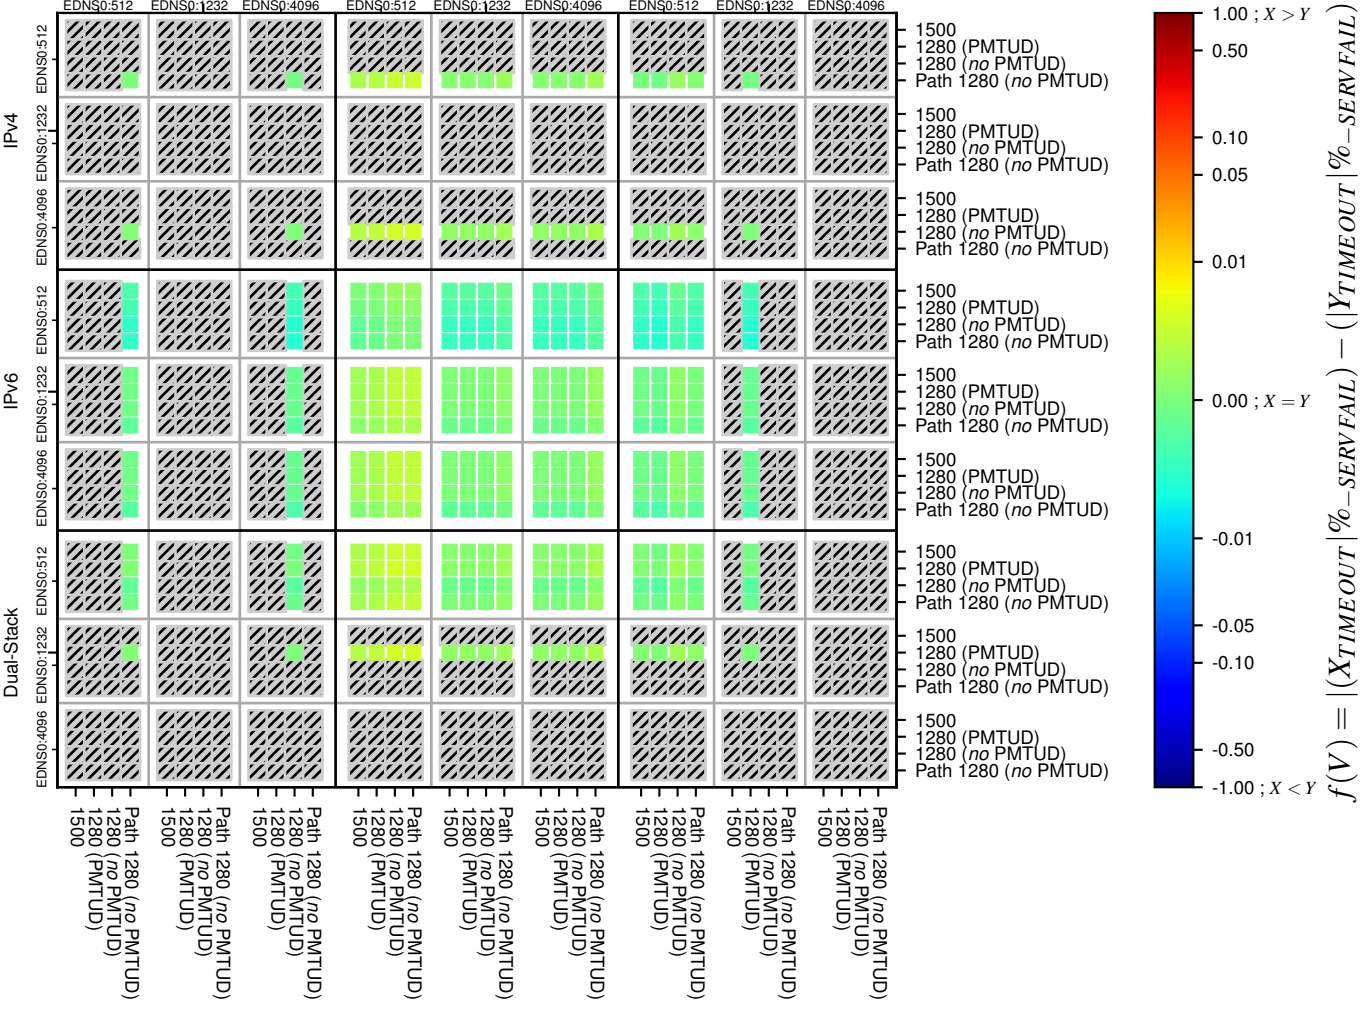

All Zones without DNSSEC for '.net'

All Zones with DNSSEC for '.net'

All Zones for '.net'

$$f(V) = |(X_{TIMEOUT} \% - SERVFAIL) - (Y_{TIMEOUT} \% - SERVFAIL)|$$

$$f(V) = |(X_{TIMEOUT} \% - SERVFAIL) - (Y_{TIMEOUT} \% - SERVFAIL)|$$

$$f(V) = |(X_{TIMEOUT} \% - SERVFAIL) - (Y_{TIMEOUT} \% - SERVFAIL)|$$