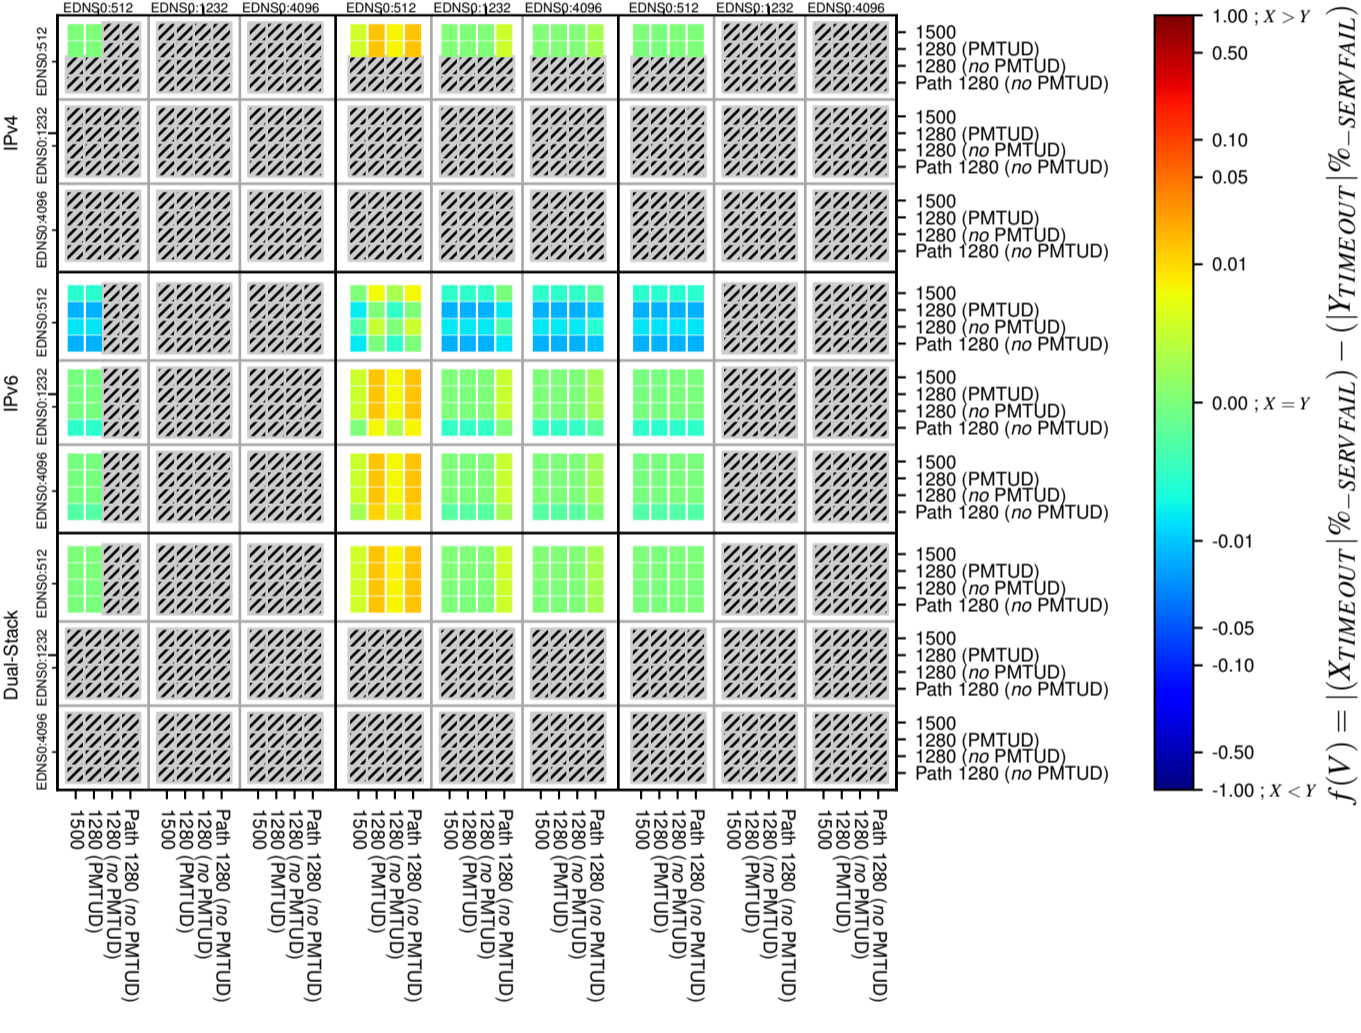

All Zones without DNSSEC for '.se'

All Zones with DNSSEC for '.se'

All Zones for '.se'