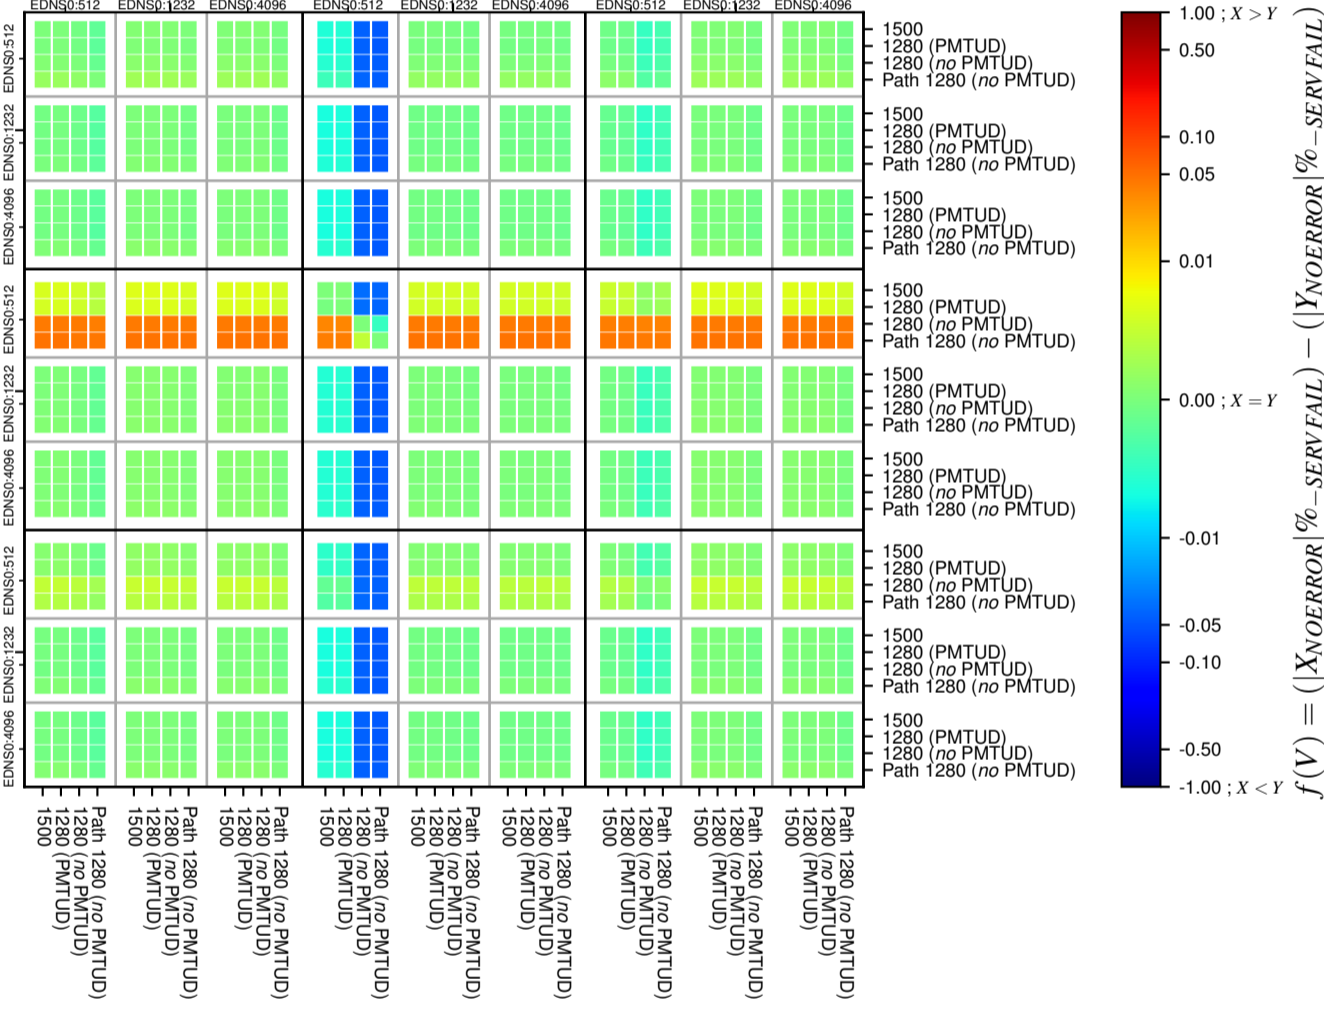

All Zones without DNSSEC for '.com'

All Zones with DNSSEC for '.com'

All Zones for '.com'

$$f(V) = (|X_{NOERROR}| \% - SERVFAIL) - (|Y_{NOERROR}| \% - SERVFAIL)$$

$$f(V) = (|X_{NOERROR}| \% - SERVFAIL) - (|Y_{NOERROR}| \% - SERVFAIL)$$

$$f(V) = (|X_{NOERROR}| \% - SERVFAIL) - (|Y_{NOERROR}| \% - SERVFAIL)$$