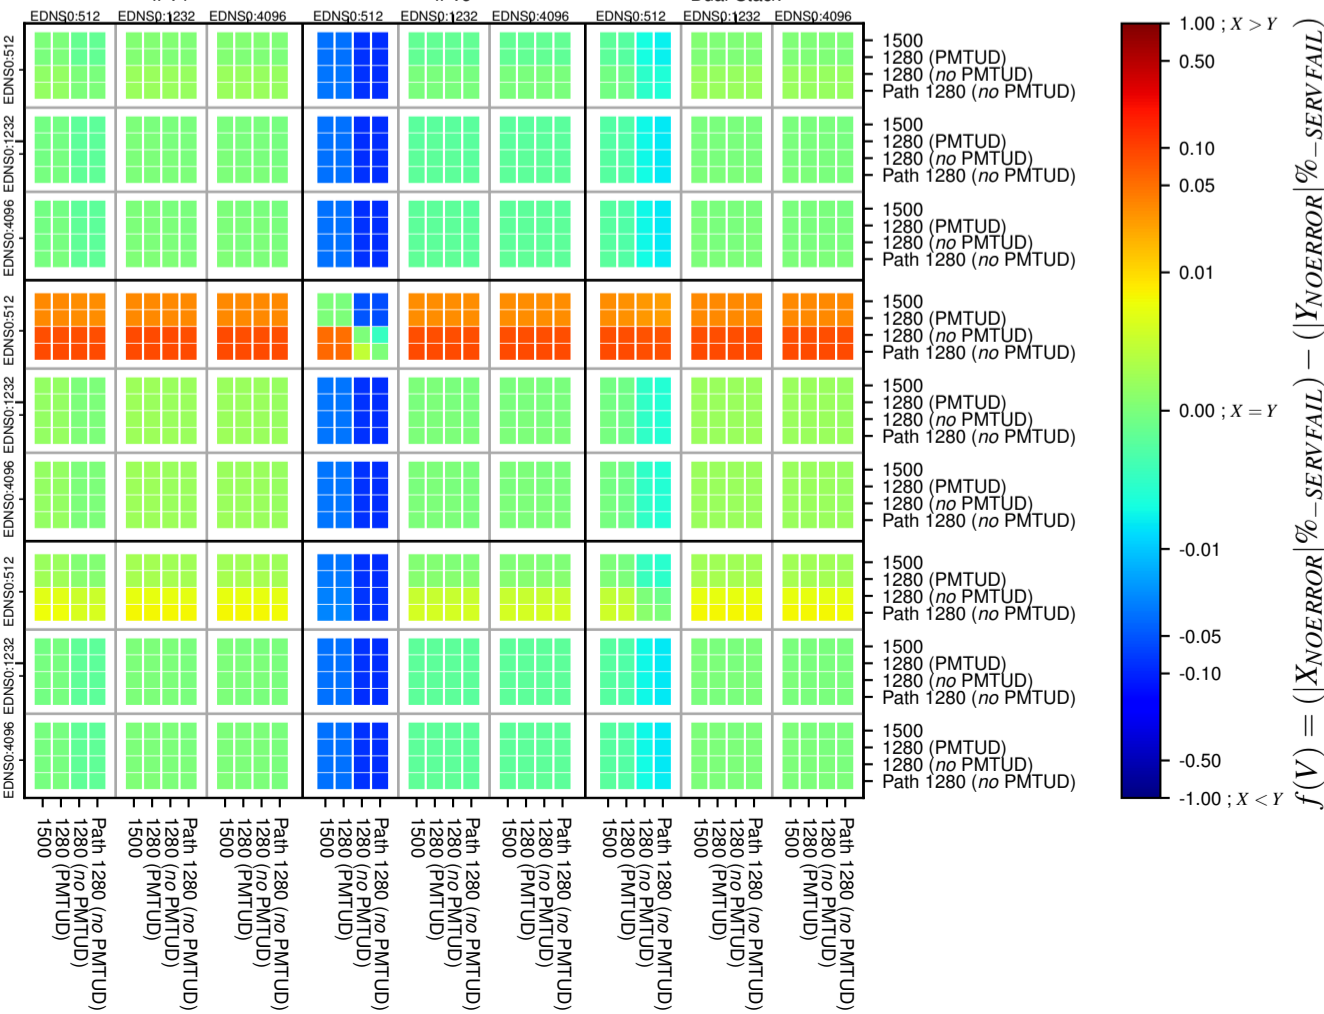

All Zones without DNSSEC for '.com'

All Zones with DNSSEC for '.com'

All Zones for '.com'

$$f(V) = (|X_{NOERROR}| \% - SERVFAIL) - (|Y_{NOERROR}| \% - SERVFAIL)$$

$$f(V) = (|X_{NOERROR}| \% - SERVFAIL) - (|Y_{NOERROR}| \% - SERVFAIL)$$

$$f(V) = (|X_{NOERROR}| \% - SERVFAIL) - (|Y_{NOERROR}| \% - SERVFAIL)$$