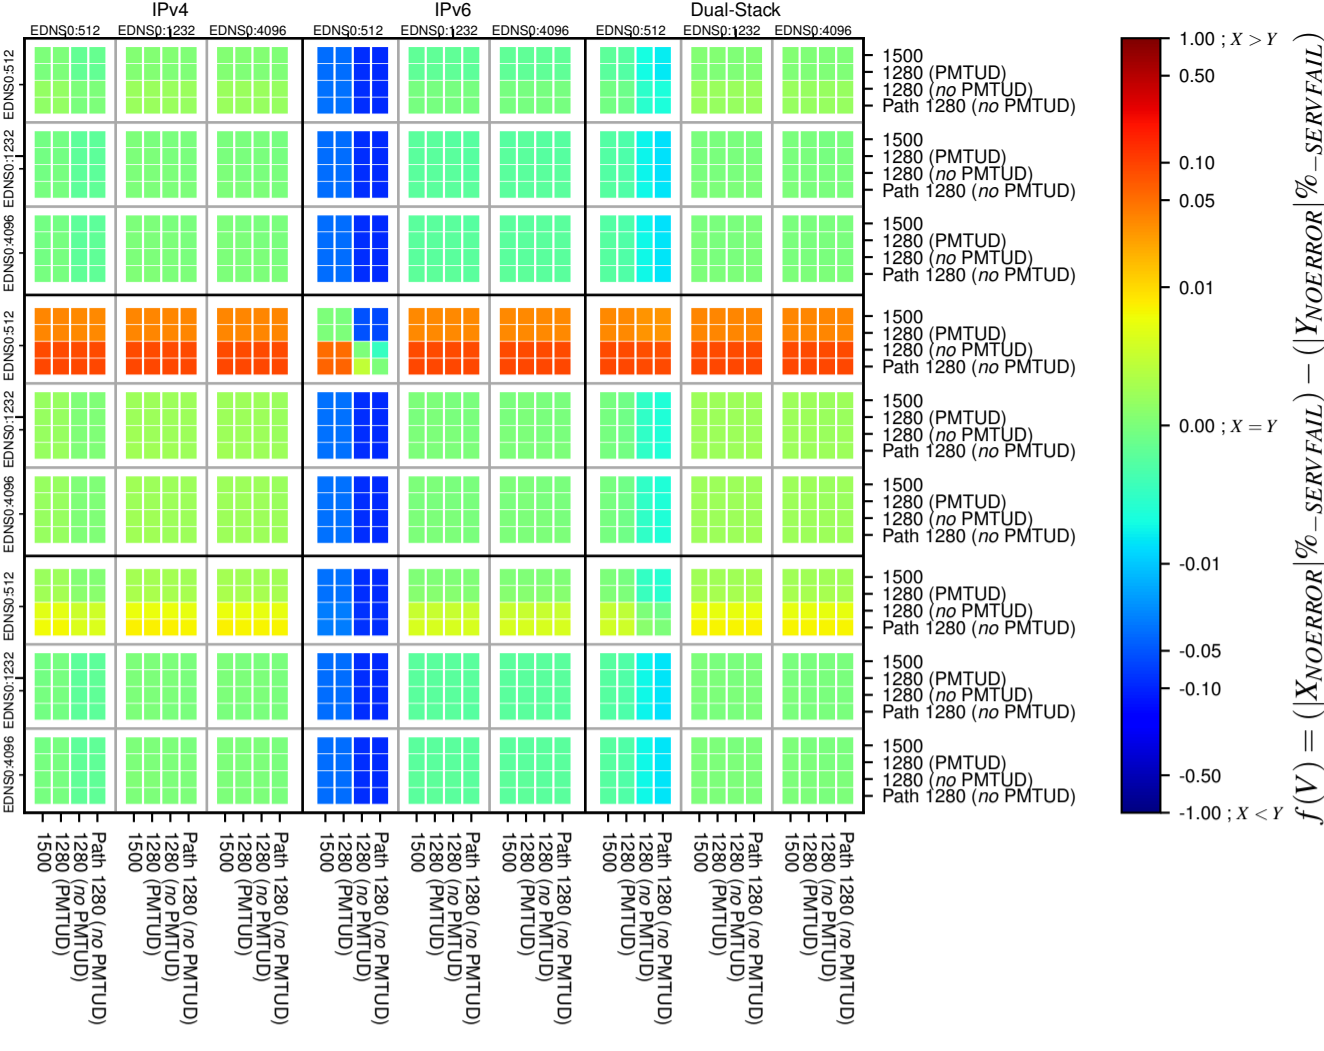

All Zones without DNSSEC for '.com'

All Zones with DNSSEC for '.com'

All Zones for '.com'

$$f(V) = (|X_{NOERROR}| \% - SERVFAIL) - (|Y_{NOERROR}| \% - SERVFAIL)$$

$$f(V) = (|X_{NOERROR}| \% - SERVFAIL) - (|Y_{NOERROR}| \% - SERVFAIL)$$

$$f(V) = (|X_{NOERROR}| \% - SERVFAIL) - (|Y_{NOERROR}| \% - SERVFAIL)$$