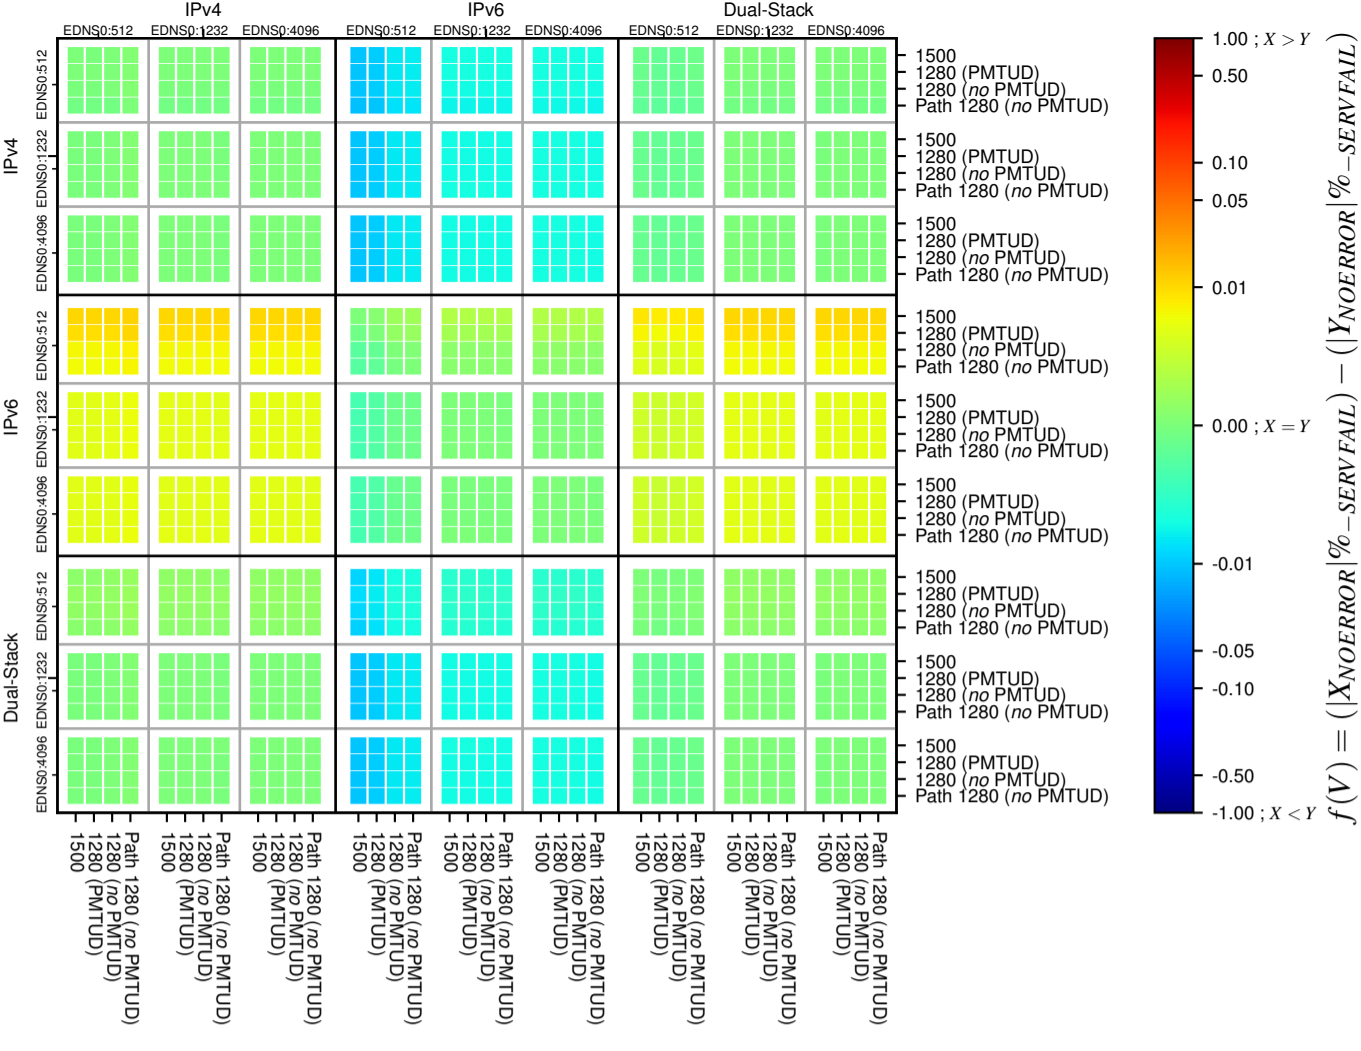

### All Zones without DNSSEC for '.de'