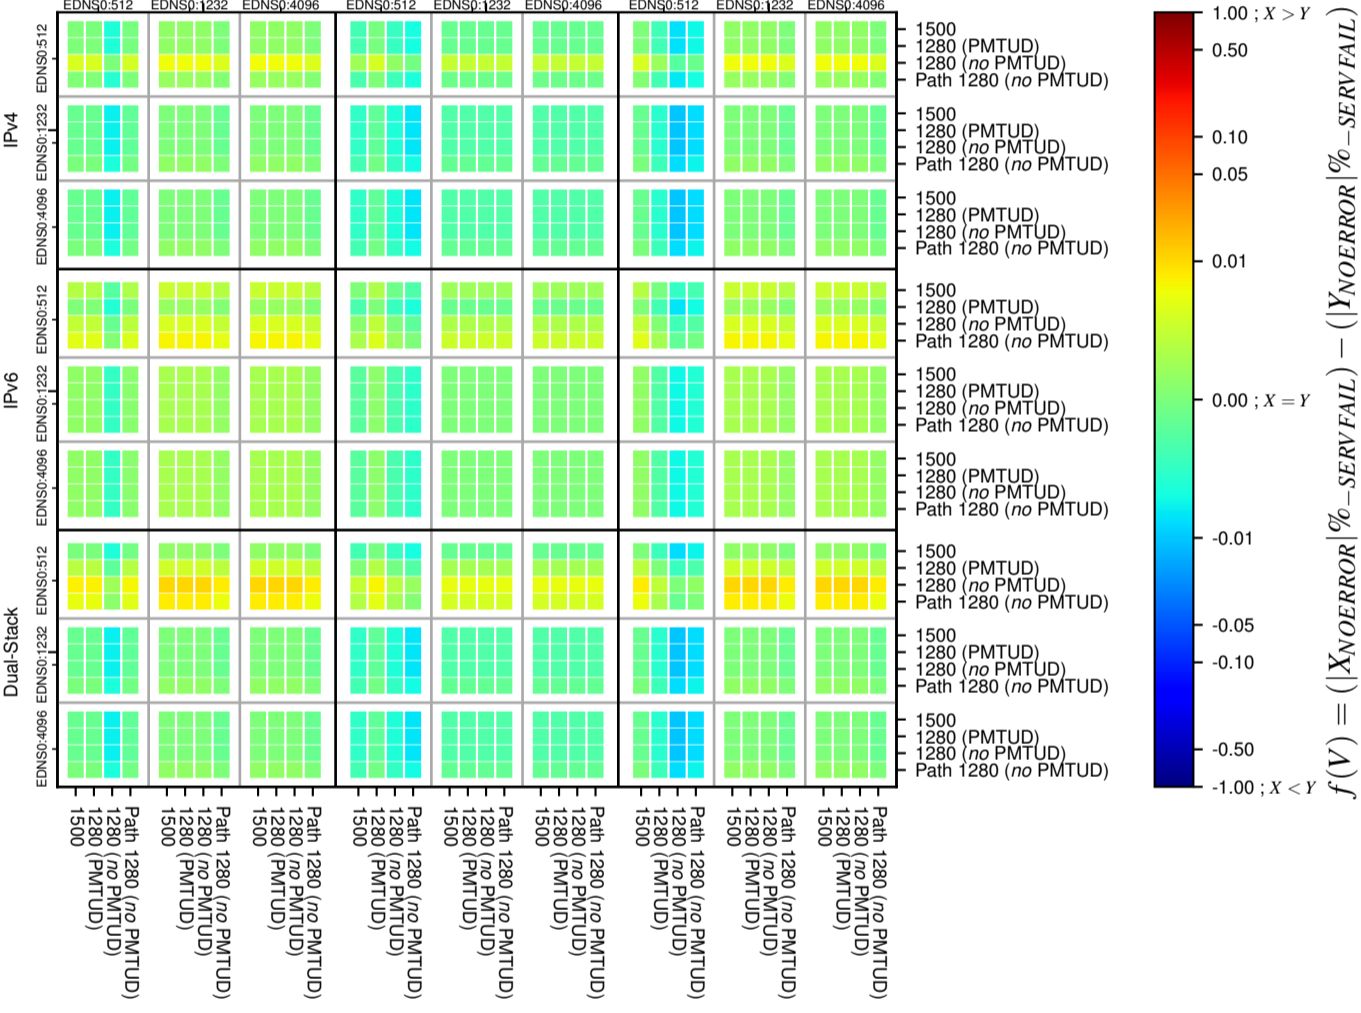

All Zones with DNSSEC for '.de'