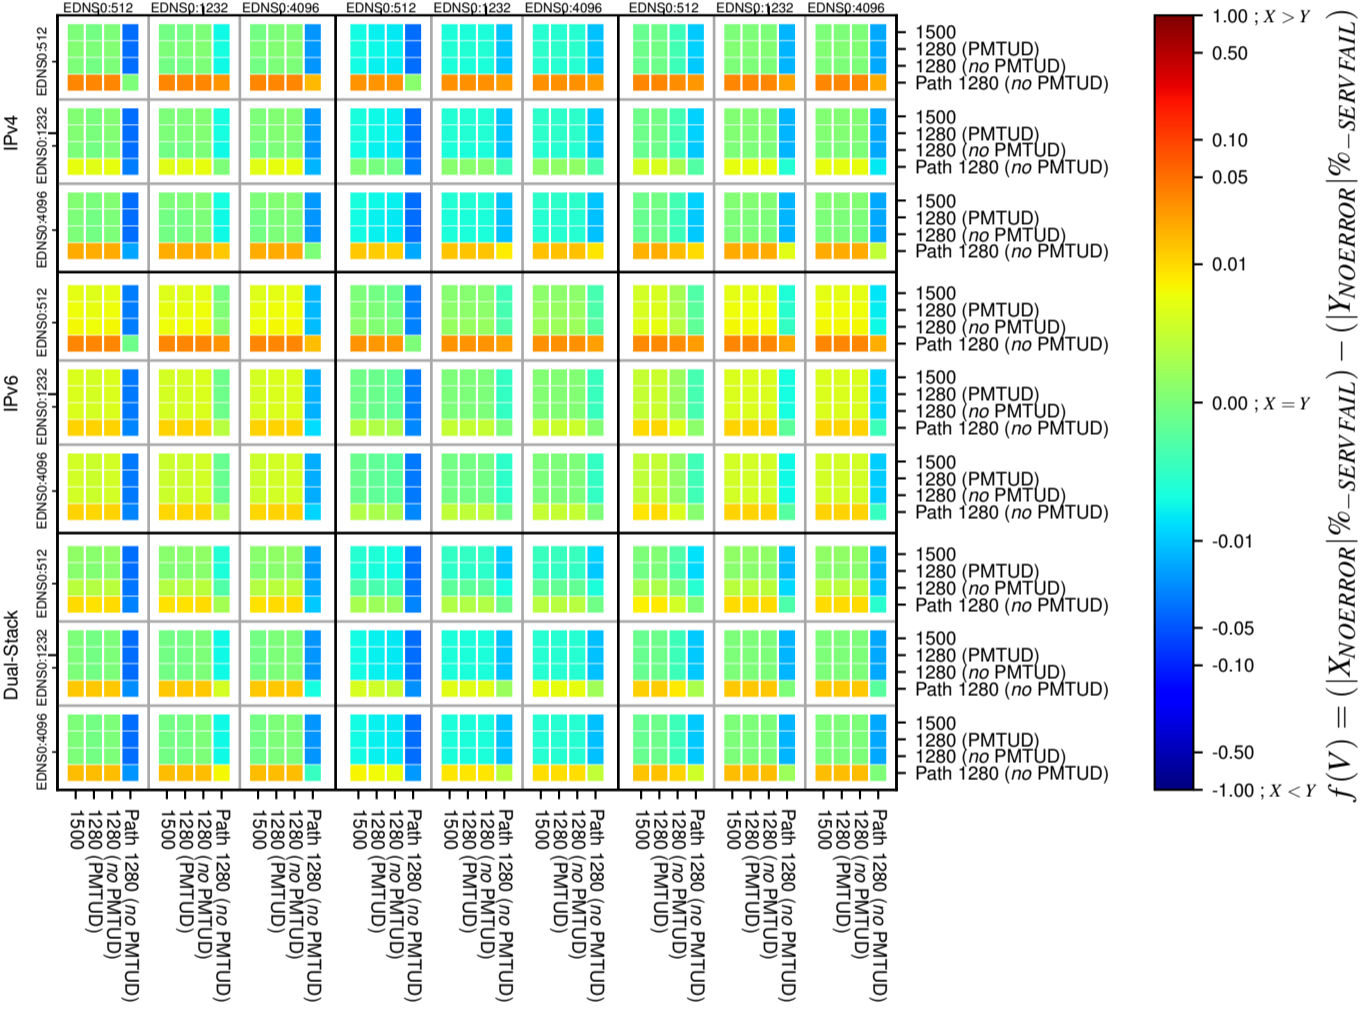

All Zones with DNSSEC for '.nl'