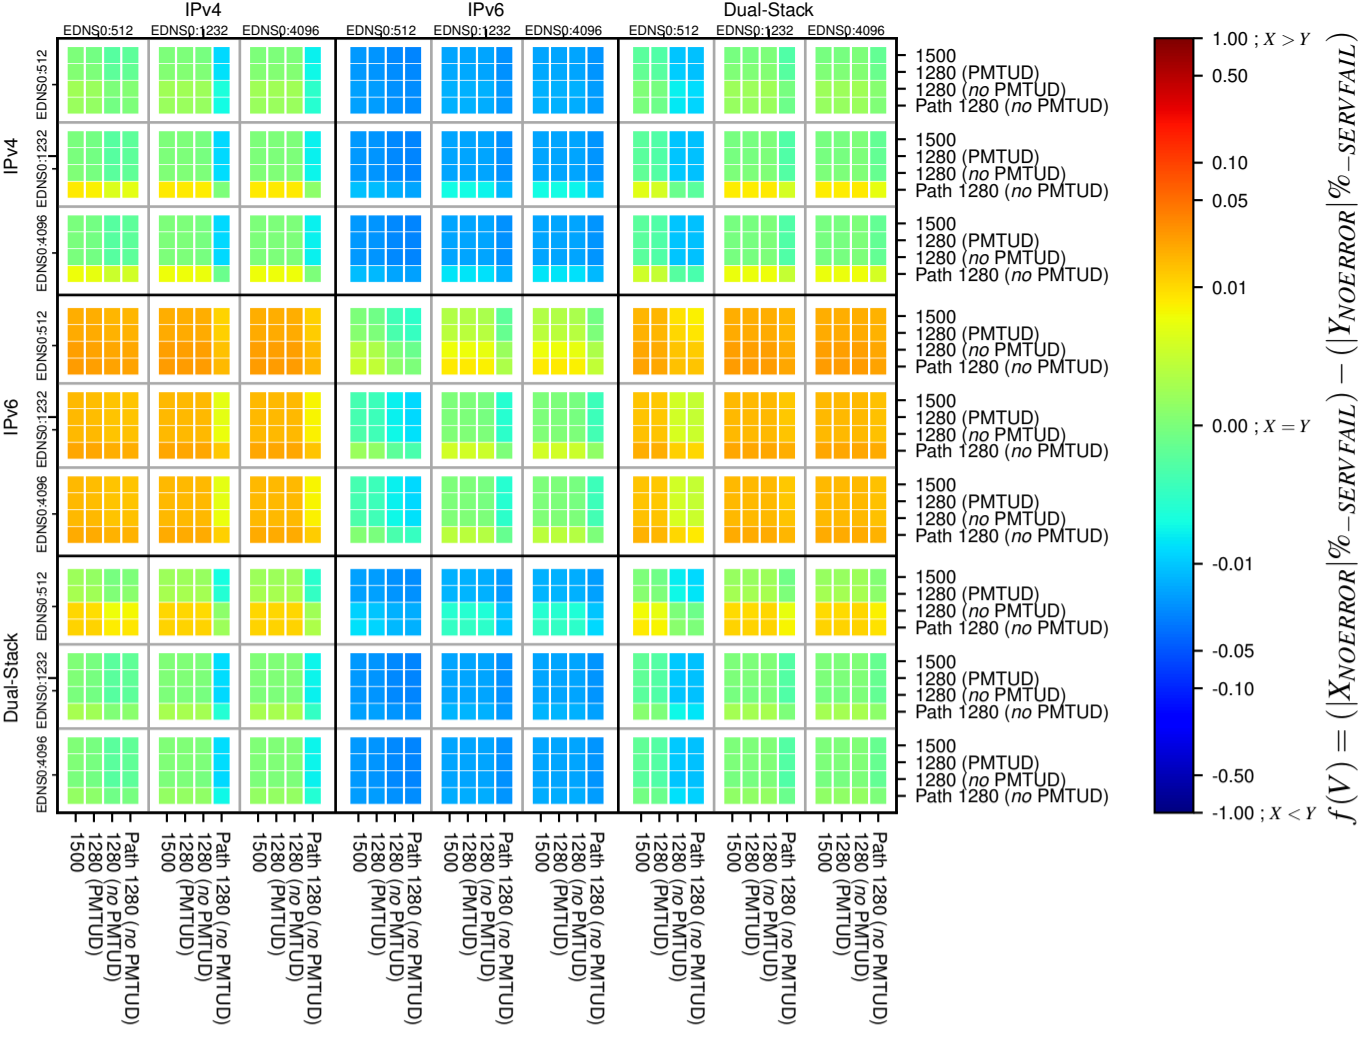

### All Zones without DNSSEC for '.nl'