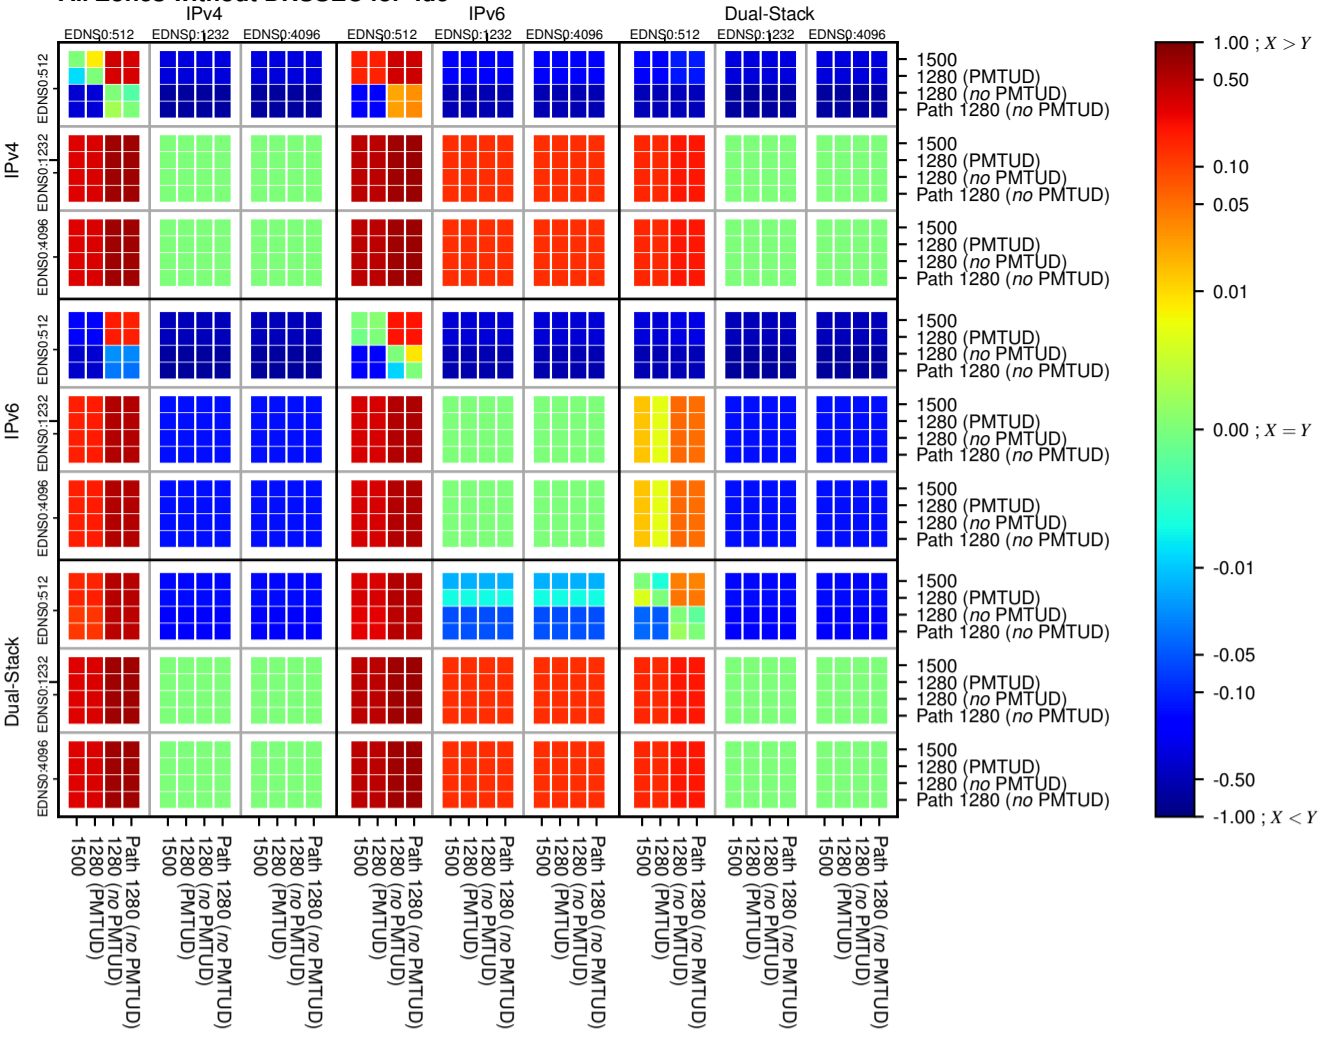

### All Zones without DNSSEC for '.de'