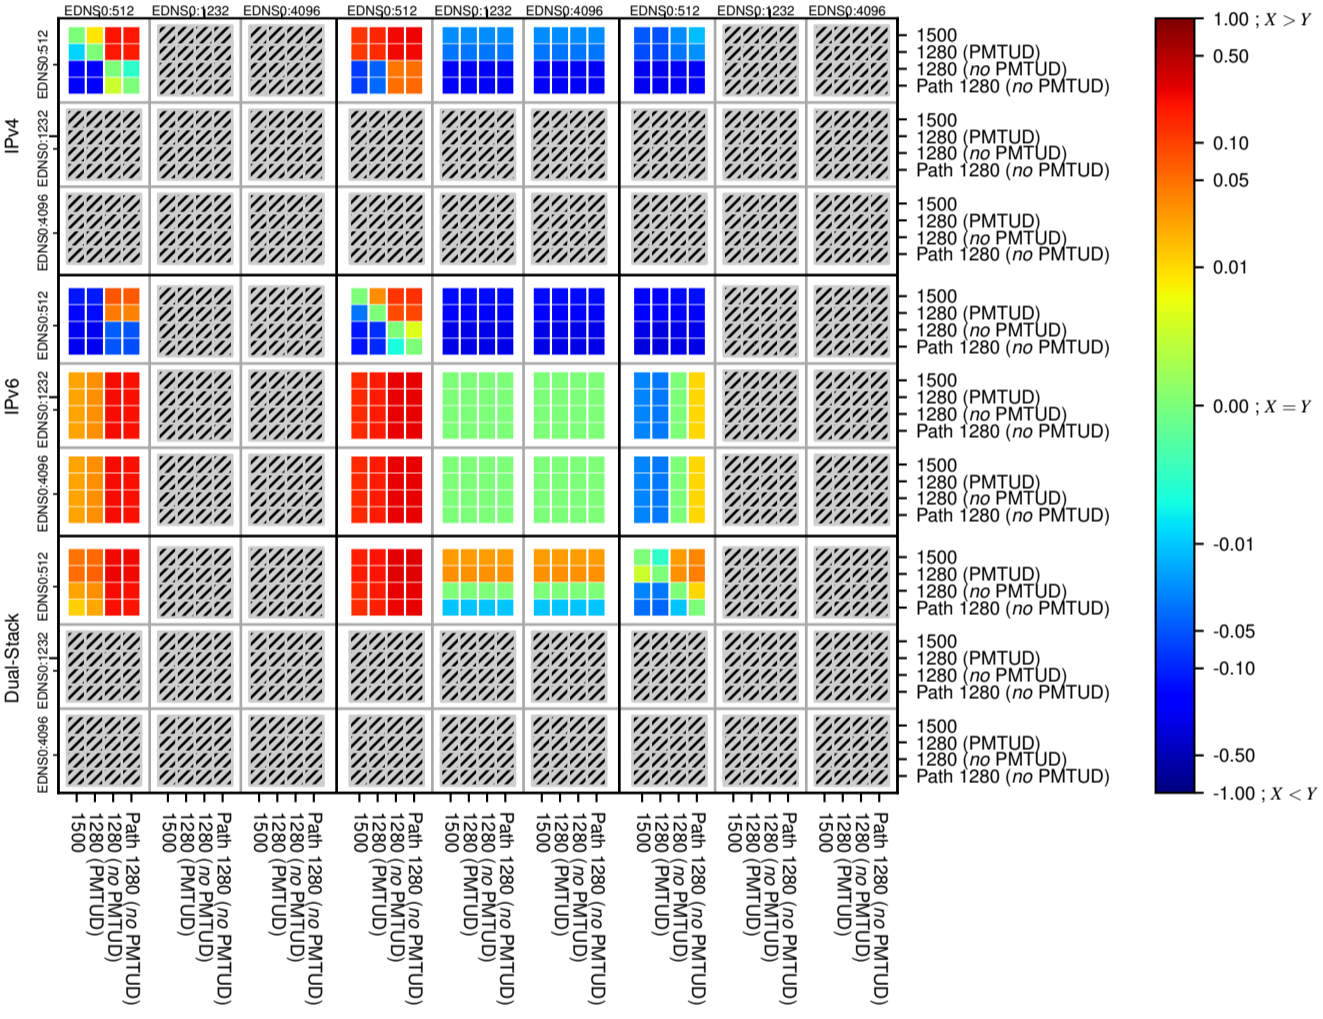

All Zones with DNSSEC for '.de'