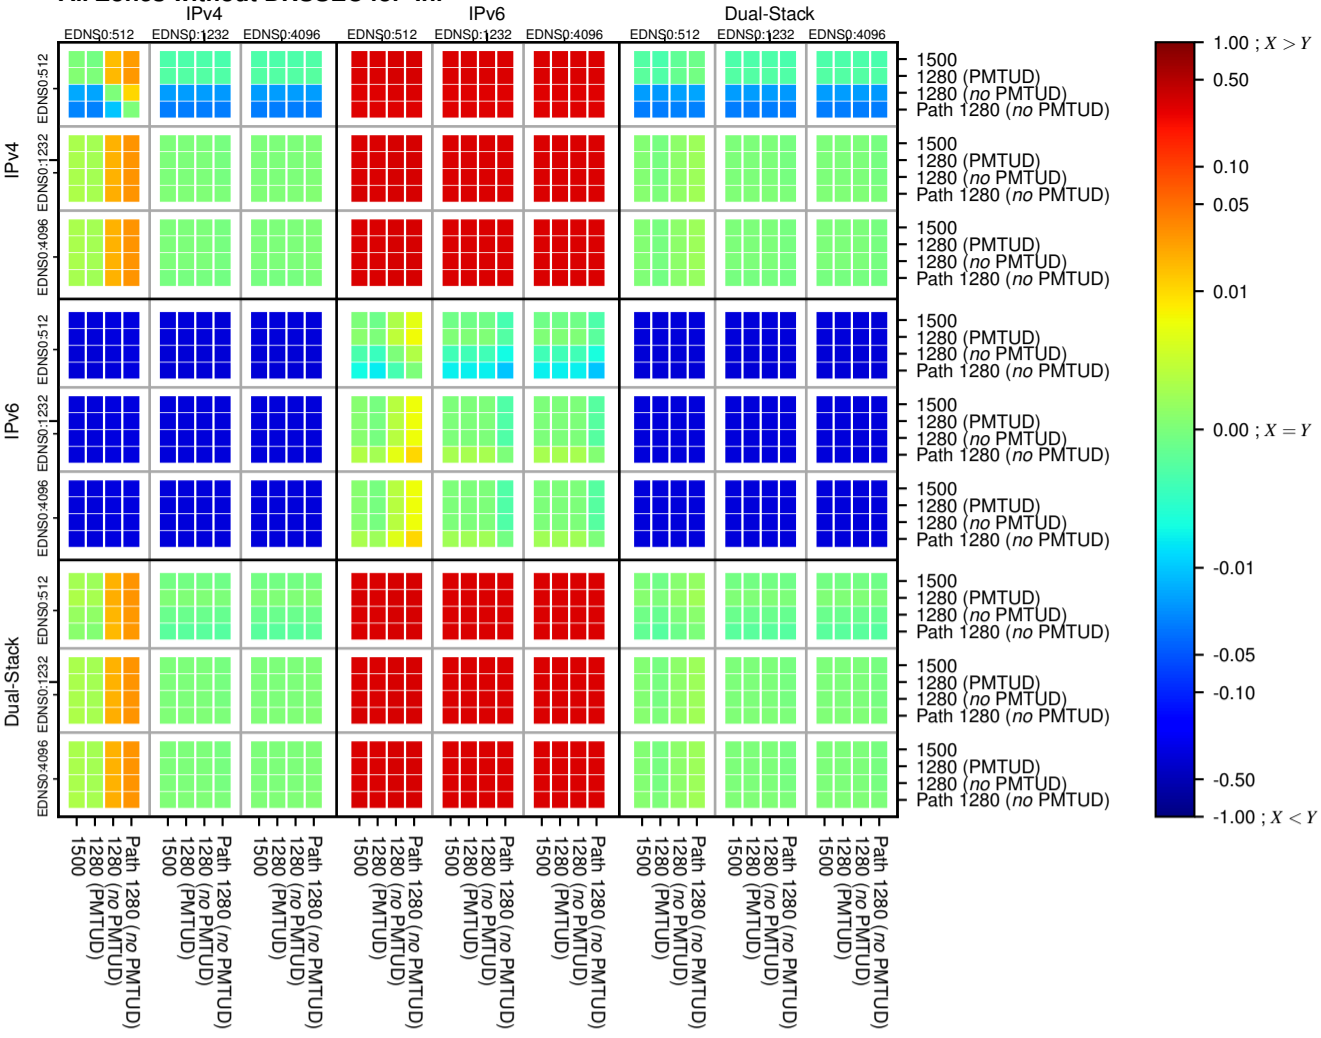

### All Zones without DNSSEC for '.nl'