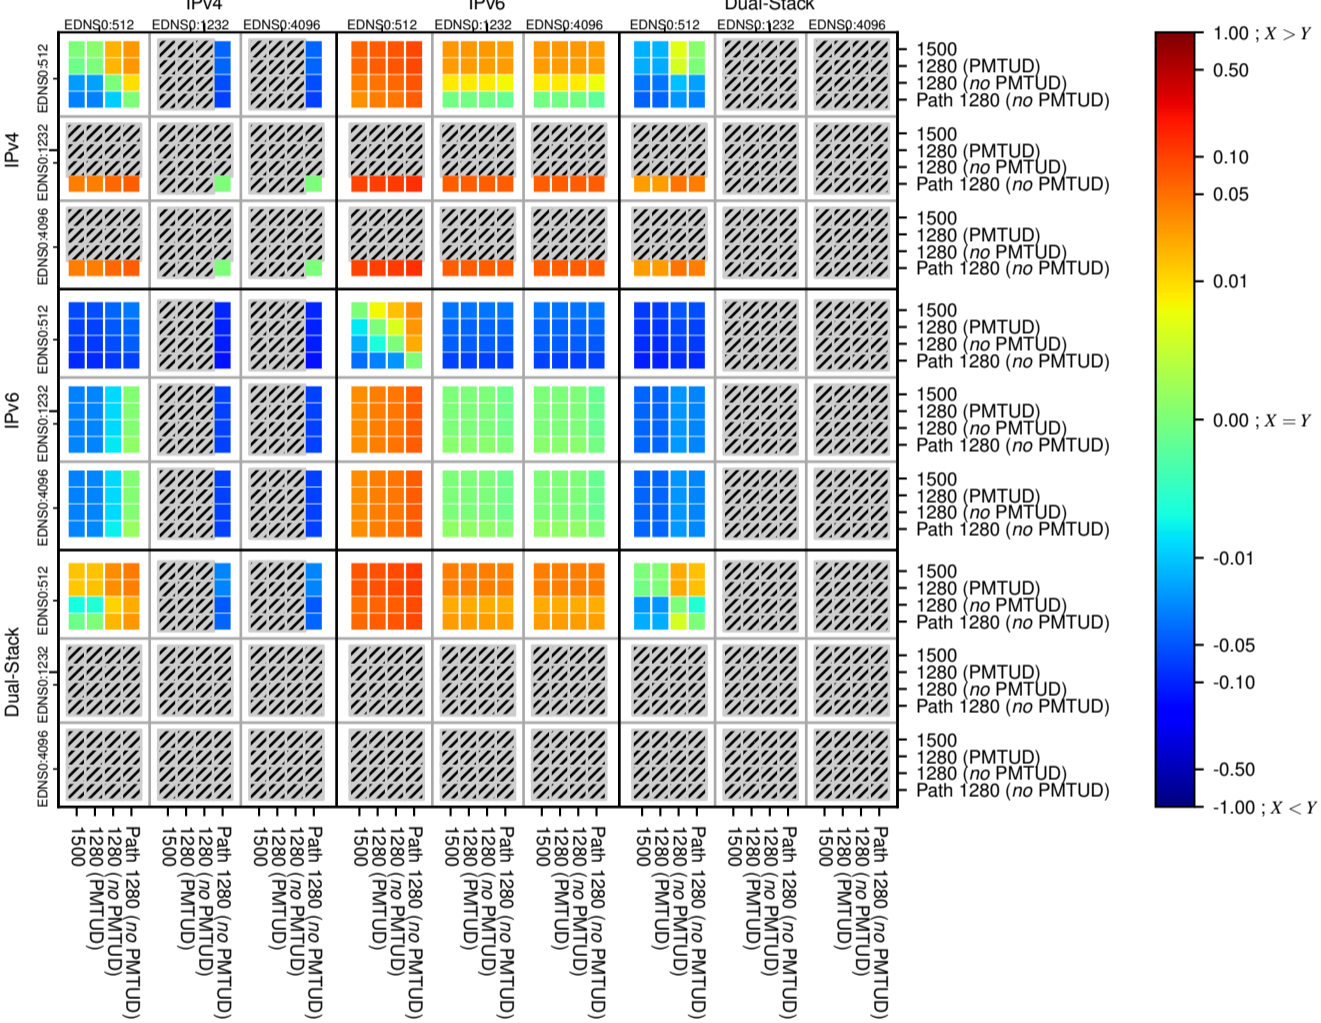

All Zones with DNSSEC for '.nl'