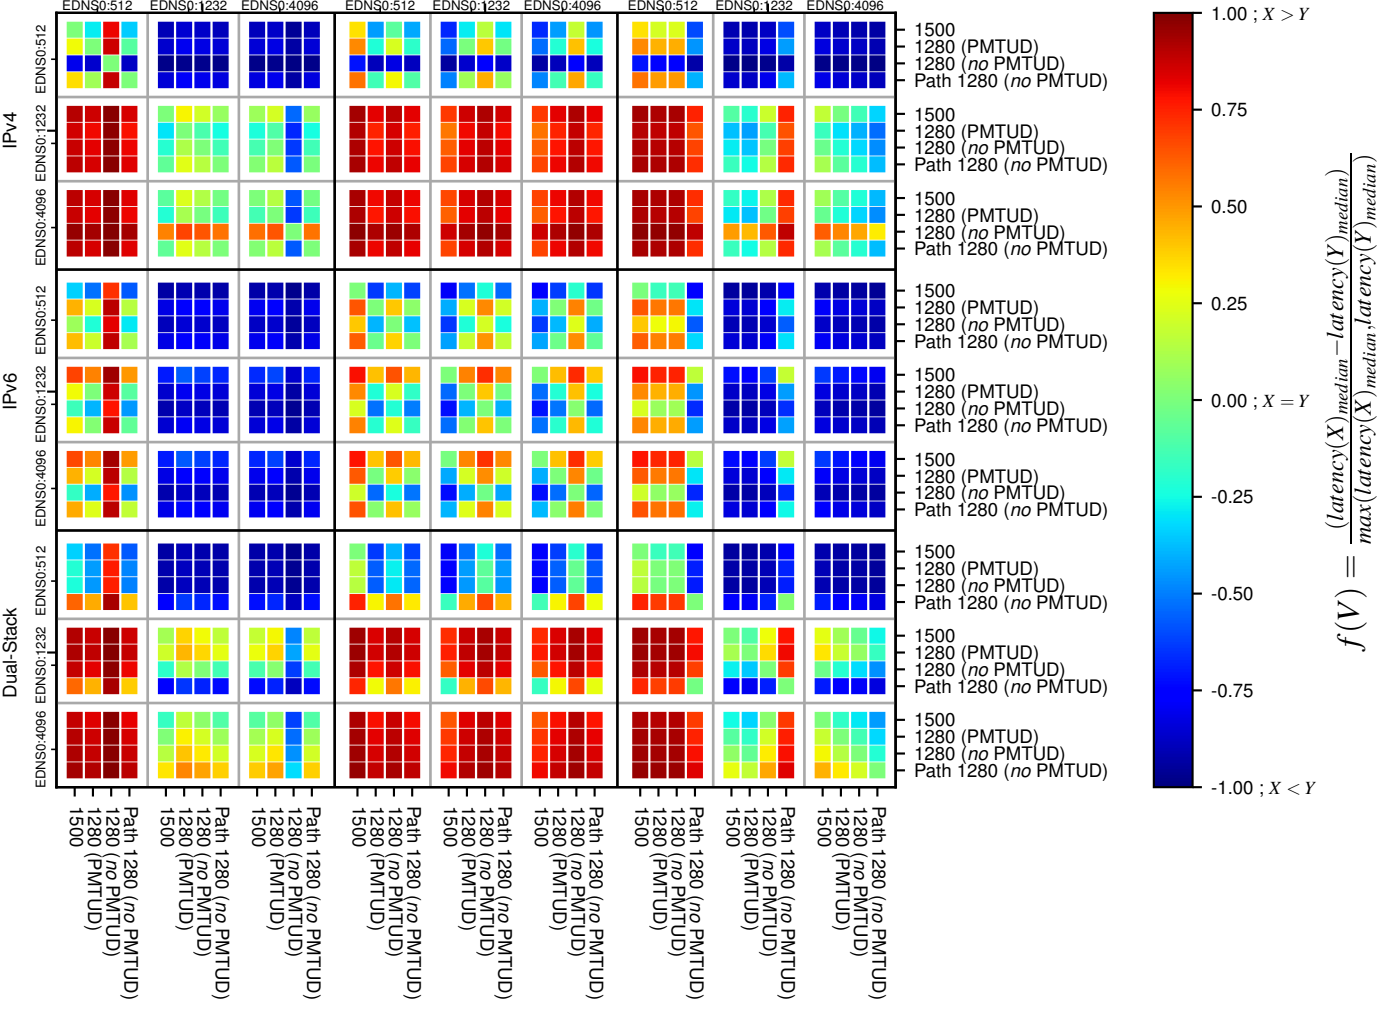

All Zones without DNSSEC returning NOERROR for '.jp'

All Zones with DNSSEC returning NOERROR for '.jp'

All Zones returning NOERROR for '.jp'