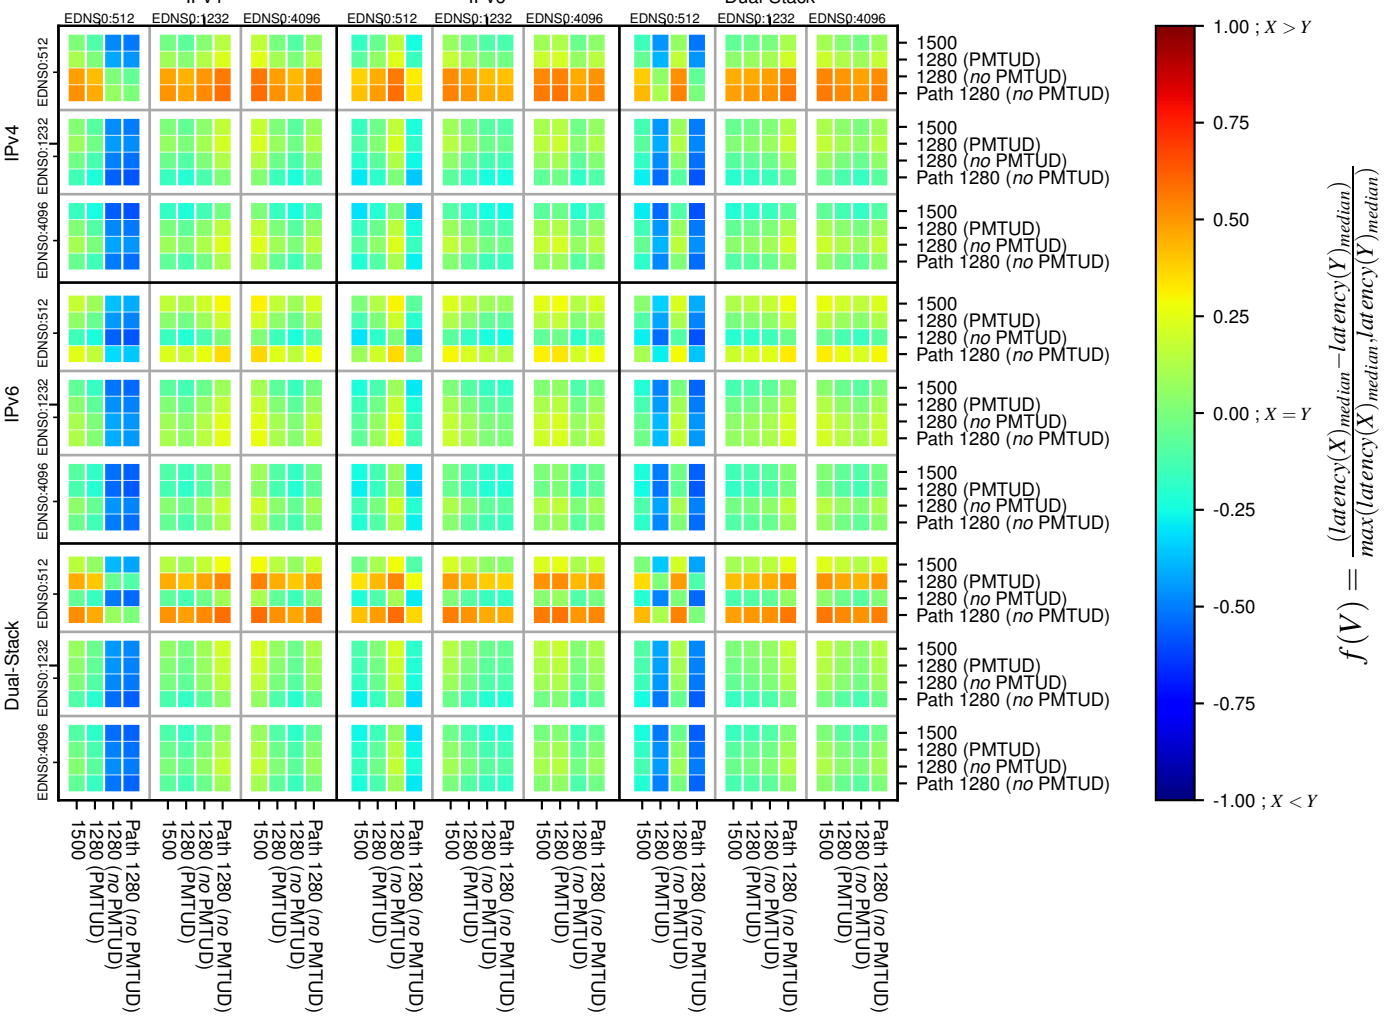

All Zones without DNSSEC returning NOERROR for '.se'

All Zones with DNSSEC returning NOERROR for '.se'

All Zones returning NOERROR for '.se'